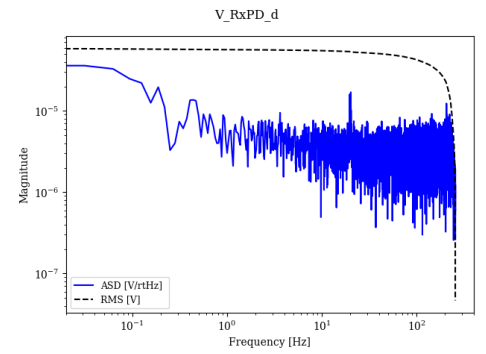

Ypcal Calibration Parameters (2025-01-14)

V_Tx1_bg:	0.013952 ± 0.002947 (21.12%)
V_Tx2_bg:	0.012700 ± 0.002947 (23.20%)
alpha_RxPDpWSK_1:	0.127833 ± 0.000145 (0.11%)
alpha_RxPDpWSK_2:	0.126861 ± 0.000133 (0.11%)
alpha_TxPD1pWSK:	0.701068 ± 0.000757 (0.11%)
alpha_TxPD2pWSK:	0.259275 ± 0.000218 (0.08%)
e_1:	0.975146 ± 0.001487 (0.15%)
e_2:	0.966586 ± 0.001248 (0.13%)
SP_1:	
cal_SP_P_norm:	0.502376 ± 0.001035 (0.21%)
cal_SP_V_norm:	0.503463 ± 0.000854 (0.17%)
SP_RxPD_norm_dan:	0.503027 ± 0.003074 (0.61%)
SP_2:	
cal_SP_P_norm:	0.497624 ± 0.001053 (0.21%)
cal_SP_V_norm:	0.496537 ± 0.000806 (0.16%)
SP_RxPD_norm_dan:	0.496973 ± 0.003074 (0.62%)

PXPD_WITH_2_BEAMS

PXPD_WITH_NO_BEAM

PXPD_WITH_PATH1

PXPD_WITH_PATH2

WSK_WITH_NO_BEAM_AT_RX_WARM

WSK_WITH_PATH_1_AT_RX

WSK_WITH_PATH_2_AT_RX

TXPD1_AND_WSK