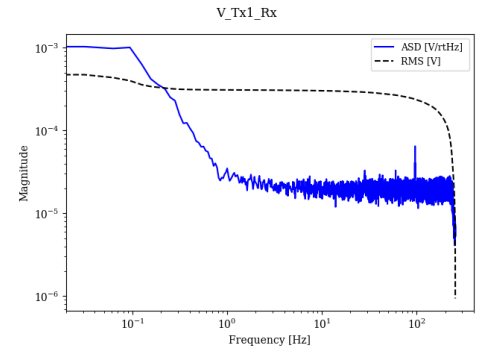

Ypcal Calibration Parameters (2025-01-14)

V_Tx1_bg:	0.013952 ± 0.002947 (21.12%)
V_Tx2_bg:	0.012700 ± 0.002947 (23.20%)
alpha_RxPDpWSK_1:	0.127833 ± 0.000145 (0.11%)
alpha_RxPDpWSK_2:	0.126861 ± 0.000133 (0.11%)
alpha_TxPD1pWSK:	0.701068 ± 0.000757 (0.11%)
alpha_TxPD2pWSK:	0.259275 ± 0.000218 (0.08%)
e_1:	0.975146 ± 0.001487 (0.15%)
e_2:	0.966586 ± 0.001248 (0.13%)
SP_1:	
cal_SP_P_norm:	0.502376 ± 0.001035 (0.21%)
cal_SP_V_norm:	0.503463 ± 0.000854 (0.17%)
SP_RxPD_norm_dan:	0.503027 ± 0.003074 (0.61%)
SP_2:	
cal_SP_P_norm:	0.497624 ± 0.001053 (0.21%)
cal_SP_V_norm:	0.496537 ± 0.000806 (0.16%)
SP_RxPD_norm_dan:	0.496973 ± 0.003074 (0.62%)

PXPD_WITH_2_BEAMS

PXPD_WITH_NO_BEAM

PXPD_WITH_PATH1

PXPD_WITH_PATH2

WSK_WITH_NO_BEAM_AT_RX_WARM

WSK_WITH_PATH_1_AT_RX

WSK_WITH_PATH_2_AT_RX

TXPD1_AND_WSK