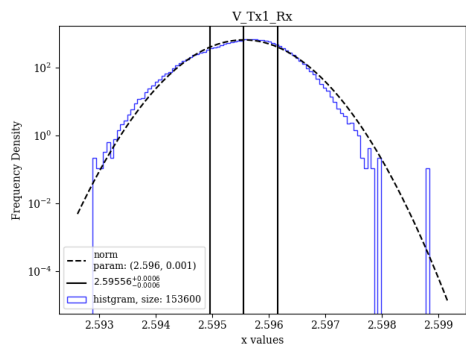

Ypcal Calibration Parameters (2025-01-14)

V_Tx1_bg:	0.013952 ± 0.002947 (21.12%)
V_Tx2_bg:	0.012700 ± 0.002947 (23.20%)
alpha_RxPDpWSK_1:	0.127833 ± 0.000145 (0.11%)
alpha_RxPDpWSK_2:	0.126861 ± 0.000133 (0.11%)
alpha_TxPD1pWSK:	0.701068 ± 0.000757 (0.11%)
alpha_TxPD2pWSK:	0.259275 ± 0.000218 (0.08%)
e_1:	0.975146 ± 0.001487 (0.15%)
e_2:	0.966586 ± 0.001248 (0.13%)
SP_1:	
cal_SP_P_norm:	0.502376 ± 0.001035 (0.21%)
cal_SP_V_norm:	0.503463 ± 0.000854 (0.17%)
SP_RxPD_norm_dan:	0.503027 ± 0.003074 (0.61%)
SP_2:	
cal_SP_P_norm:	0.497624 ± 0.001053 (0.21%)
cal_SP_V_norm:	0.496537 ± 0.000806 (0.16%)
SP_RxPD_norm_dan:	0.496973 ± 0.003074 (0.62%)

PXPD_WITH_2_BEAMS

PXPD_WITH_NO_BEAM

PXPD_WITH_PATH1

PXPD_WITH_PATH2

WSK_WITH_NO_BEAM_AT_RX_WARM

WSK_WITH_PATH_1_AT_RX

WSK_WITH_PATH_2_AT_RX

TXPD1_AND_WSK