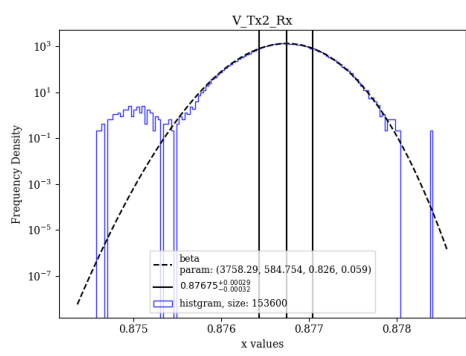

Ypcal Calibration Parameters (2025-01-14)

V_Tx1_bg:	0.013952 ± 0.002947 (21.12%)
V_Tx2_bg:	0.012700 ± 0.002947 (23.20%)
alpha_RxPDpWSK_1:	0.127833 ± 0.000145 (0.11%)
alpha_RxPDpWSK_2:	0.126861 ± 0.000133 (0.11%)
alpha_TxPD1pWSK:	0.701068 ± 0.000757 (0.11%)
alpha_TxPD2pWSK:	0.259275 ± 0.000218 (0.08%)
e_1:	0.975146 ± 0.001487 (0.15%)
e_2:	0.966586 ± 0.001248 (0.13%)
SP_1:	
cal_SP_P_norm:	0.502376 ± 0.001035 (0.21%)
cal_SP_V_norm:	0.503463 ± 0.000854 (0.17%)
SP_RxPD_norm_dan:	0.503027 ± 0.003074 (0.61%)
SP_2:	
cal_SP_P_norm:	0.497624 ± 0.001053 (0.21%)
cal_SP_V_norm:	0.496537 ± 0.000806 (0.16%)
SP_RxPD_norm_dan:	0.496973 ± 0.003074 (0.62%)

PXPD_WITH_2_BEAMS

PXPD_WITH_NO_BEAM

PXPD_WITH_PATH1

PXPD_WITH_PATH2

WSK_WITH_NO_BEAM_AT_RX_WARM

WSK_WITH_PATH_1_AT_RX

WSK_WITH_PATH_2_AT_RX

TXPD1_AND_WSK