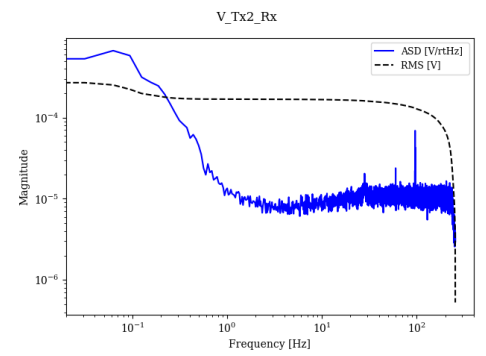

Ypcal Calibration Parameters (2025-01-14)

V_Tx1_bg:	0.013952 ± 0.002947 (21.12%)
V_Tx2_bg:	0.012700 ± 0.002947 (23.20%)
alpha_RxPDpWSK_1:	0.127833 ± 0.000145 (0.11%)
alpha_RxPDpWSK_2:	0.126861 ± 0.000133 (0.11%)
alpha_TxPD1pWSK:	0.701068 ± 0.000757 (0.11%)
alpha_TxPD2pWSK:	0.259275 ± 0.000218 (0.08%)
e_1:	0.975146 ± 0.001487 (0.15%)
e_2:	0.966586 ± 0.001248 (0.13%)
SP_1:	
cal_SP_P_norm:	0.502376 ± 0.001035 (0.21%)
cal_SP_V_norm:	0.503463 ± 0.000854 (0.17%)
SP_RxPD_norm_dan:	0.503027 ± 0.003074 (0.61%)
SP_2:	
cal_SP_P_norm:	0.497624 ± 0.001053 (0.21%)
cal_SP_V_norm:	0.496537 ± 0.000806 (0.16%)
SP_RxPD_norm_dan:	0.496973 ± 0.003074 (0.62%)

PXPD_WITH_2_BEAMS

PXPD_WITH_NO_BEAM

PXPD_WITH_PATH1

PXPD_WITH_PATH2

WSK_WITH_NO_BEAM_AT_RX_WARM

WSK_WITH_PATH_1_AT_RX

WSK_WITH_PATH_2_AT_RX

TXPD1_AND_WSK