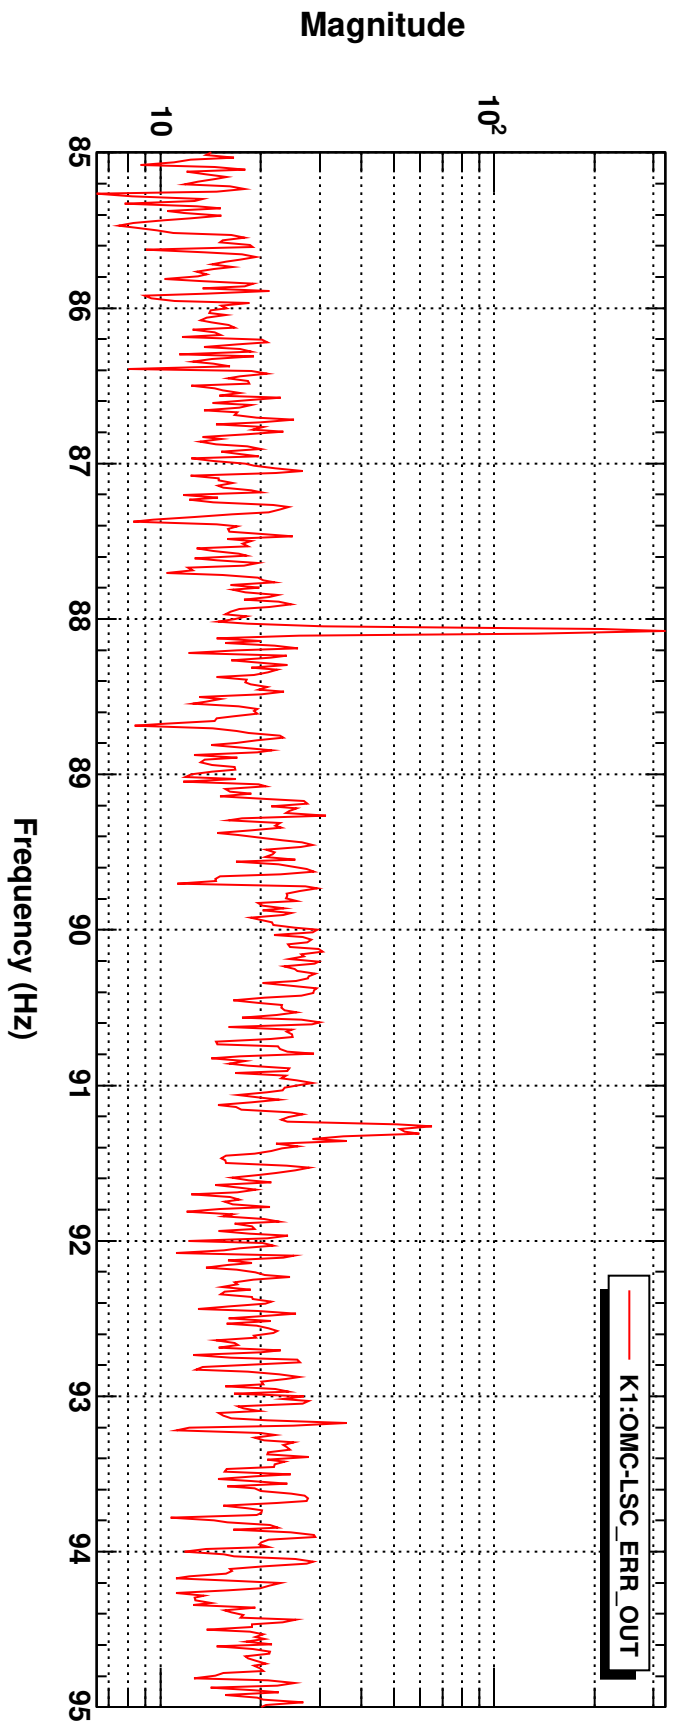

Power spectrum

Power spectrum

T0=18/10/2023 05:07:16

Avg=6

BW=0.0234196