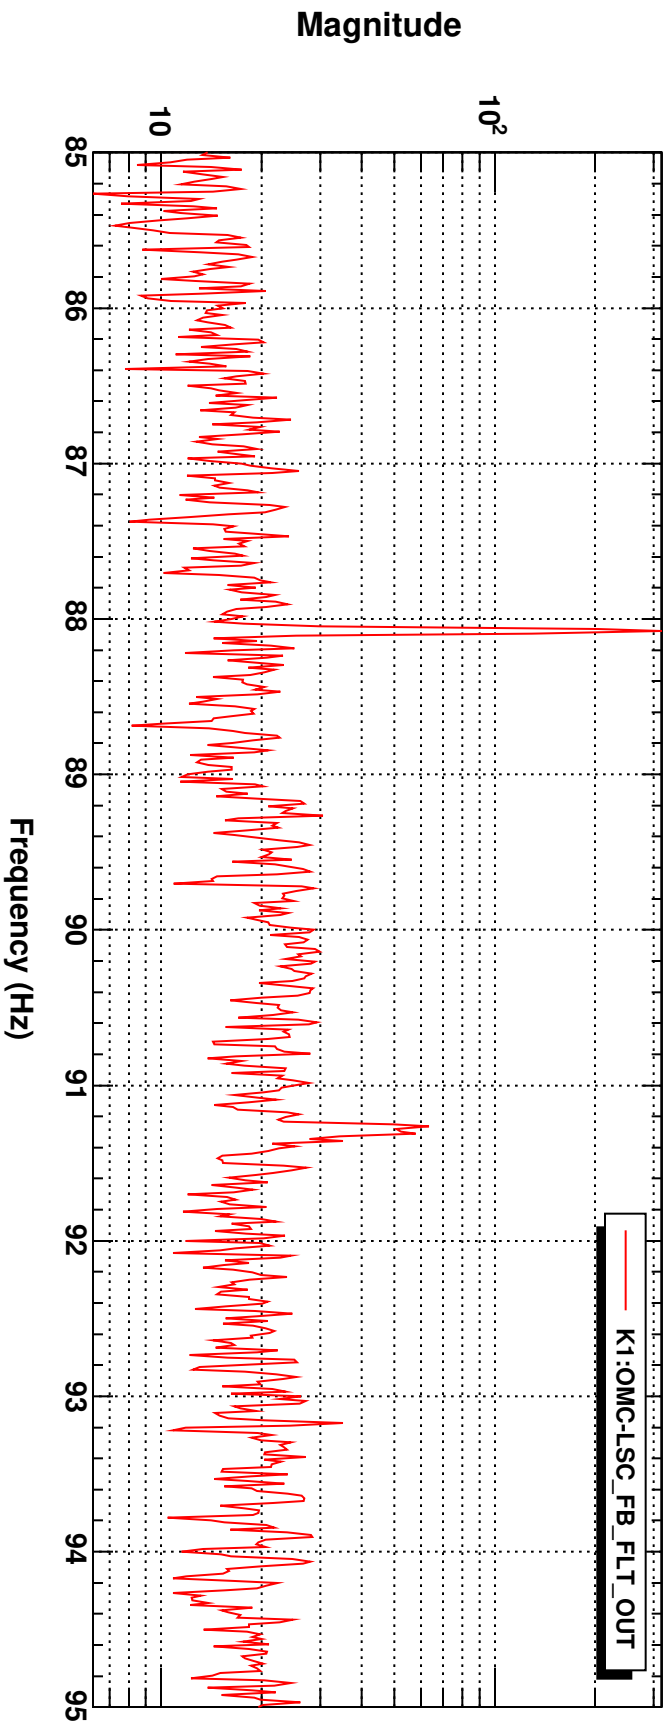

Power spectrum

Power spectrum

T0=18/10/2023 05:07:16

Avg=6

BW=0.0234196