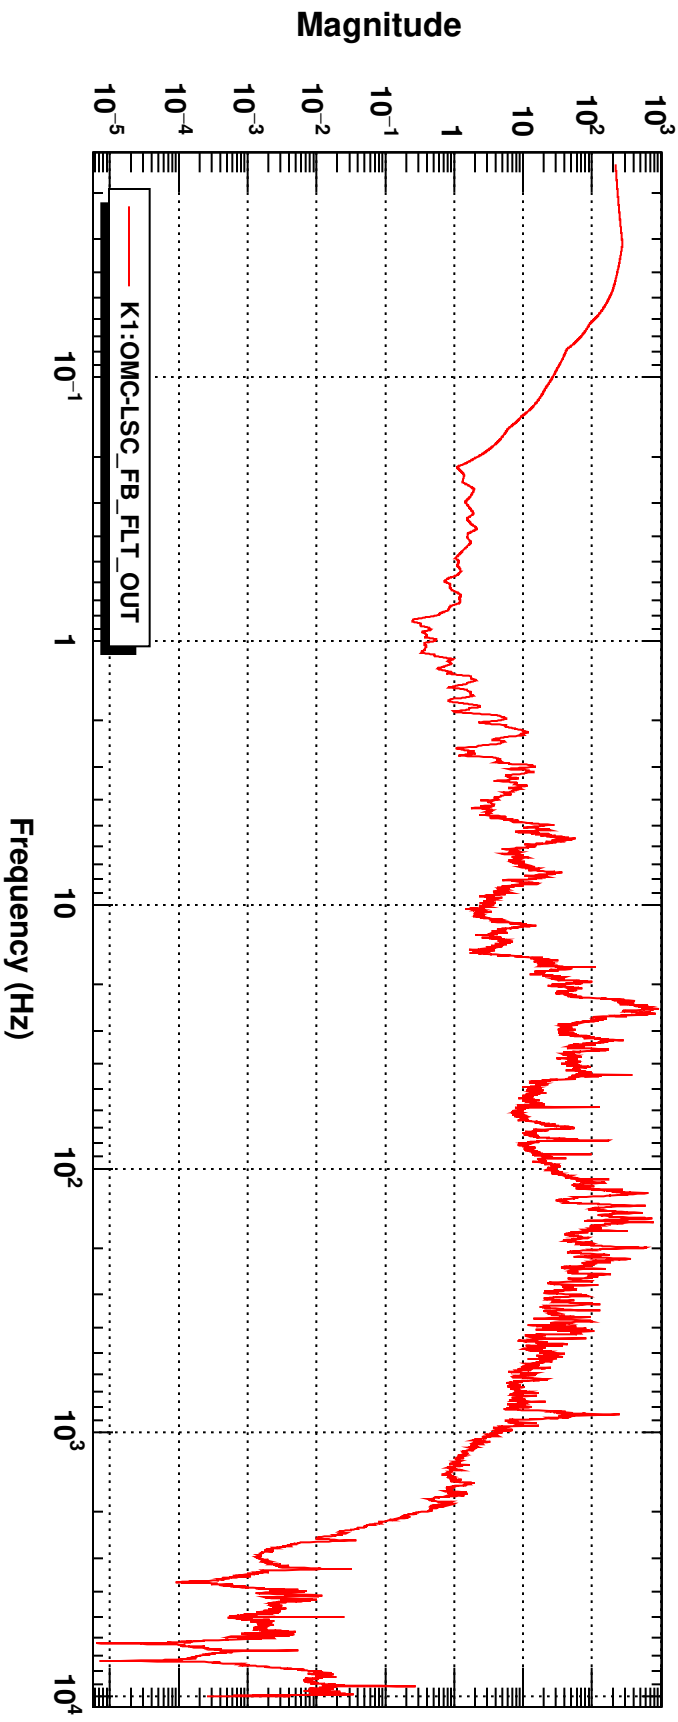

Power spectrum

Power spectrum

T0=18/10/2023 05:07:16

Avg=6/Bin=64L

BW=0.0234196