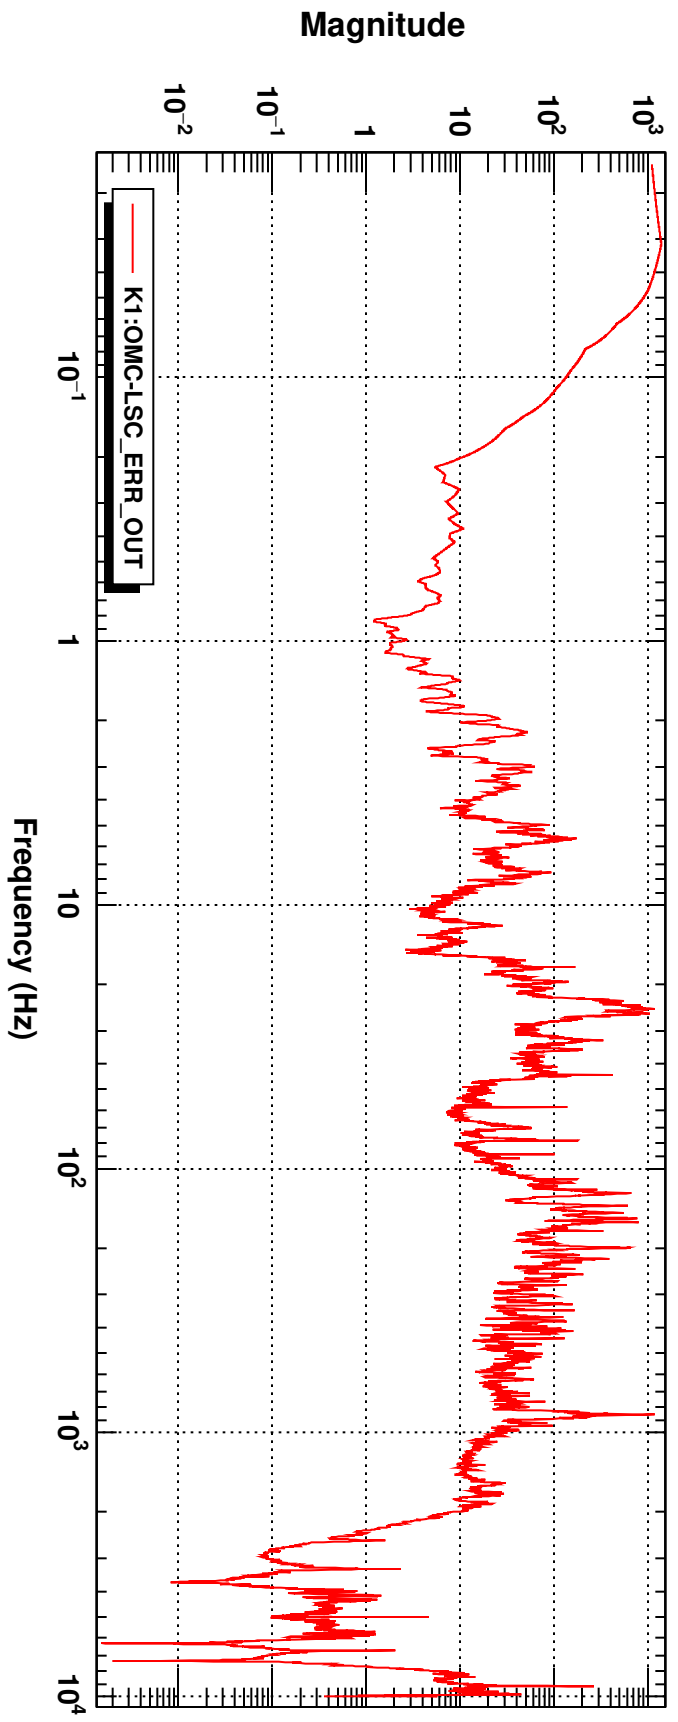

Power spectrum

Power spectrum

T0=18/10/2023 05:07:16

Avg=6/Bin=64L

BW=0.0234196