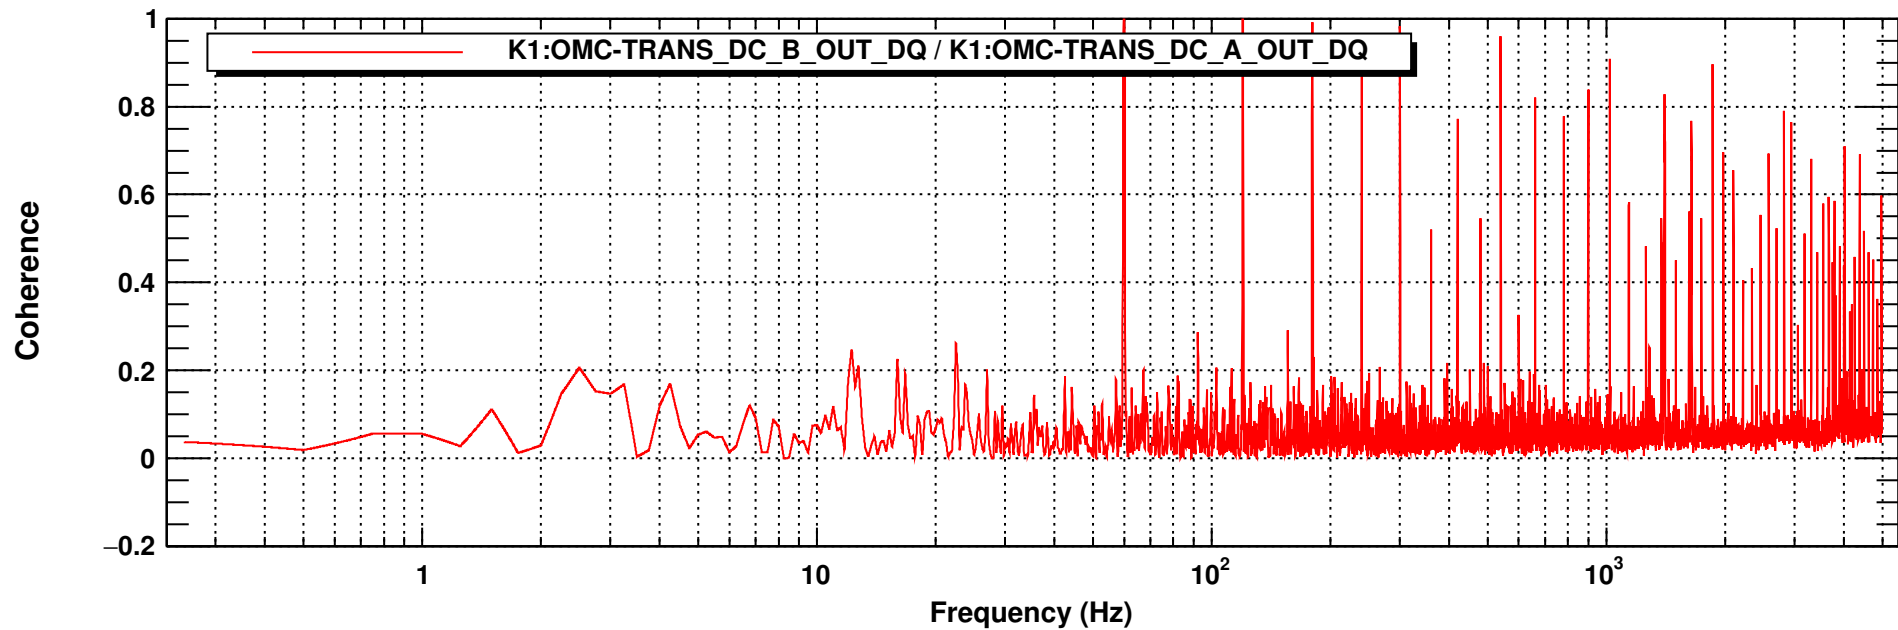

Power spectrum

*T0=12/07/2023 07:49:05

*Avg=10/Bin=2L

*BW=0.374994

Coherence

T0=12/07/2023 07:49:05

Avg=10/Bin=2L

BW=0.374994