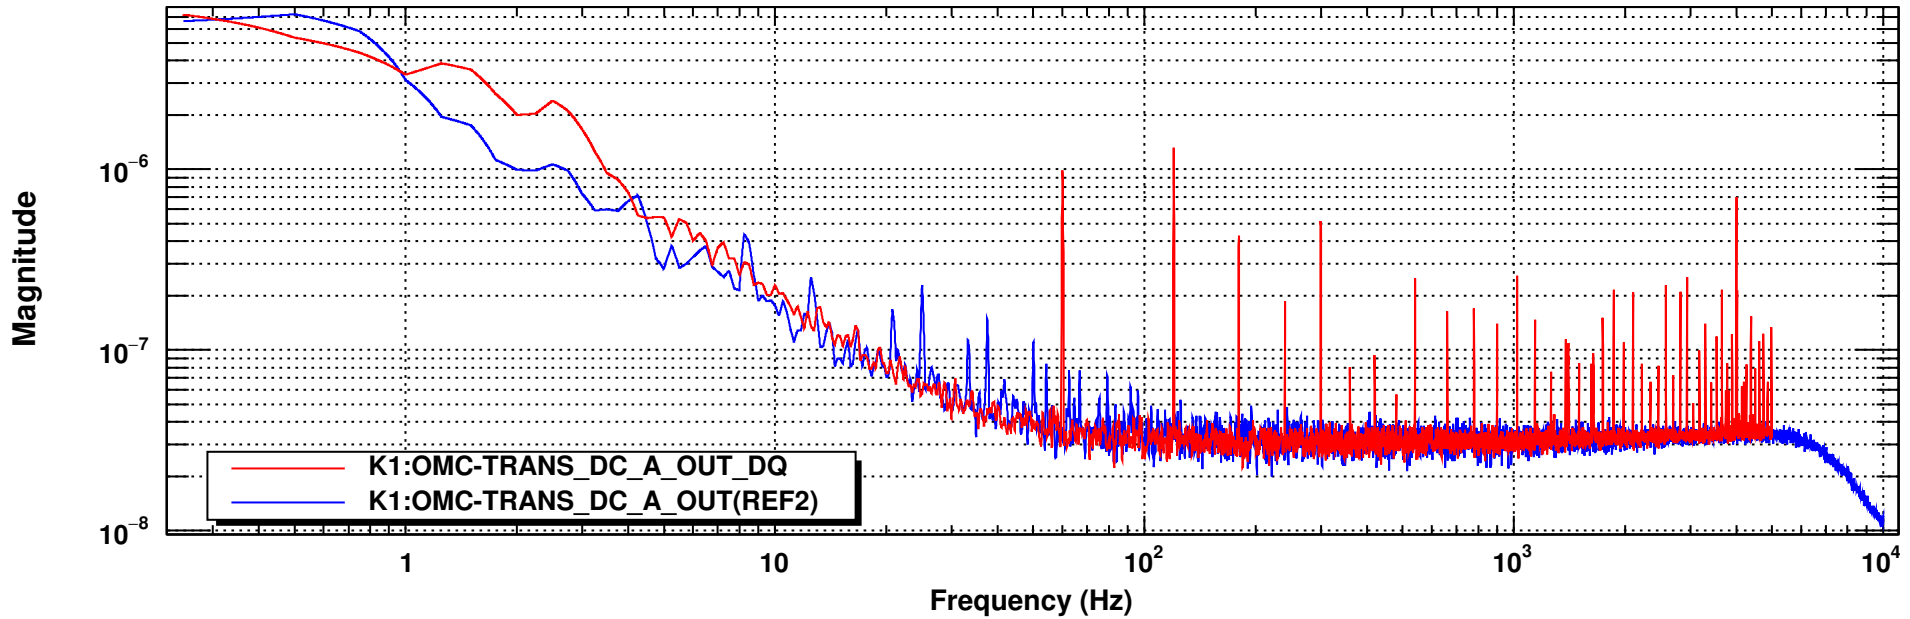

Power spectrum

*T0=12/07/2023 07:49:05

*Avg=10/Bin=2L

*BW=0.374994

Coherence

T0=12/07/2023 07:49:05

Avg=10/Bin=2L

BW=0.374994