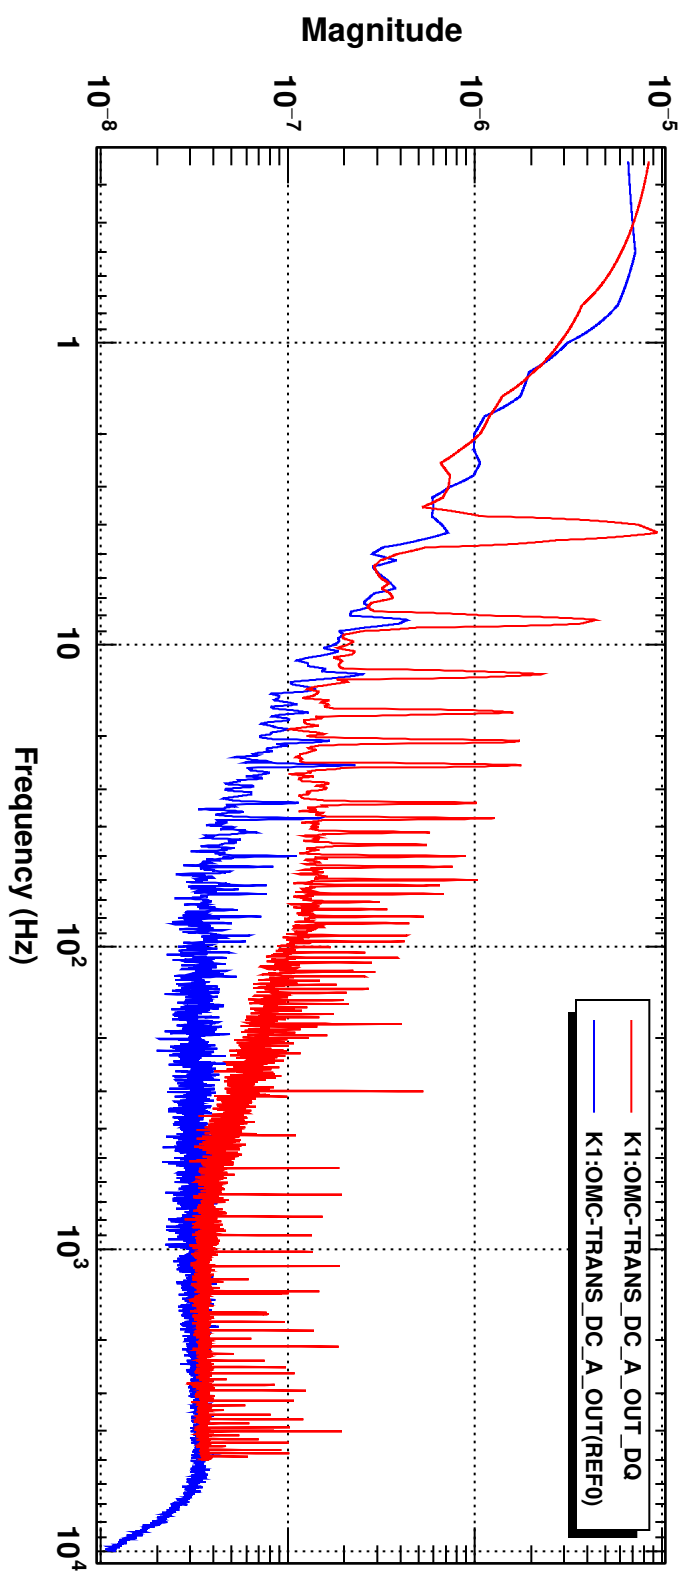

Power spectrum

Power spectrum

*T0=11/07/2023 06:04:43

*Avg=10/Bin=2L

*BW=0.374994