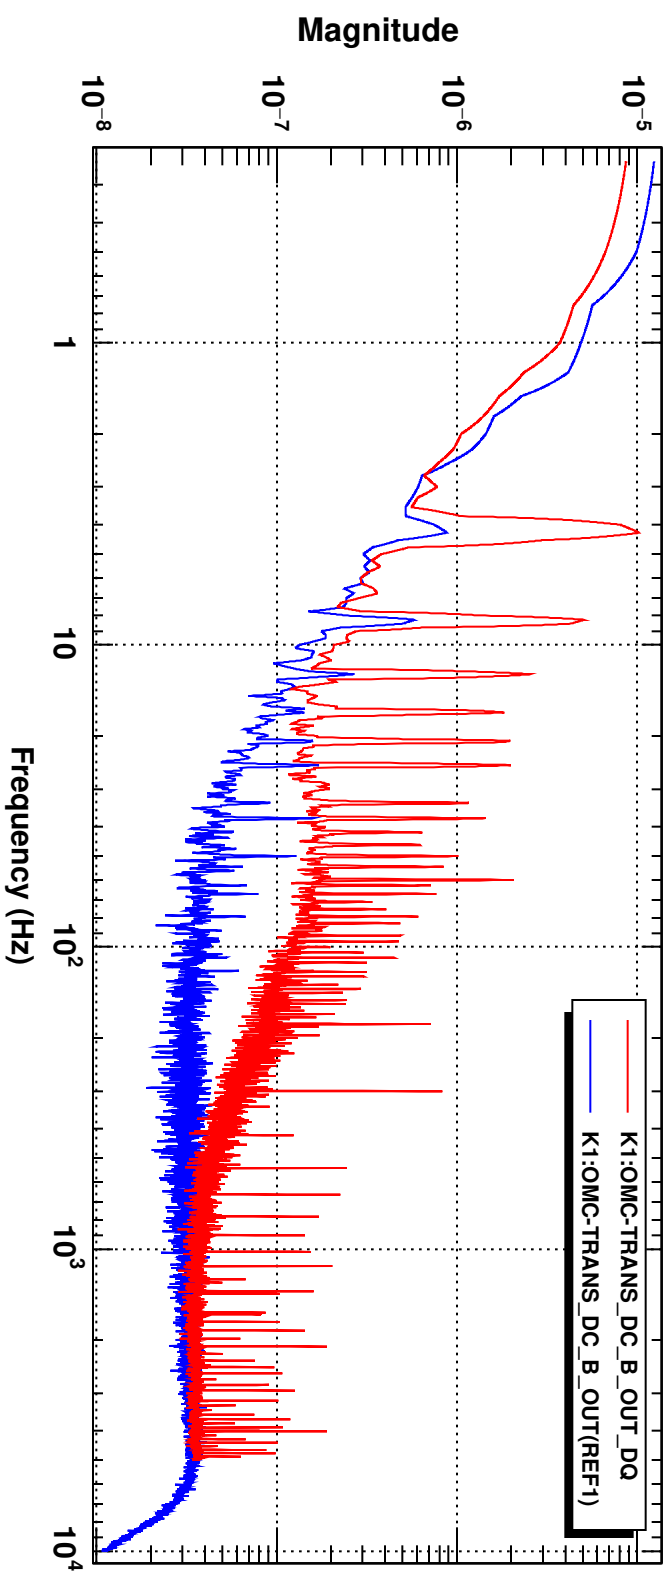

Power spectrum

Power spectrum

*T0=11/07/2023 06:04:43

*Avg=10/Bin=2L

*BW=0.374994