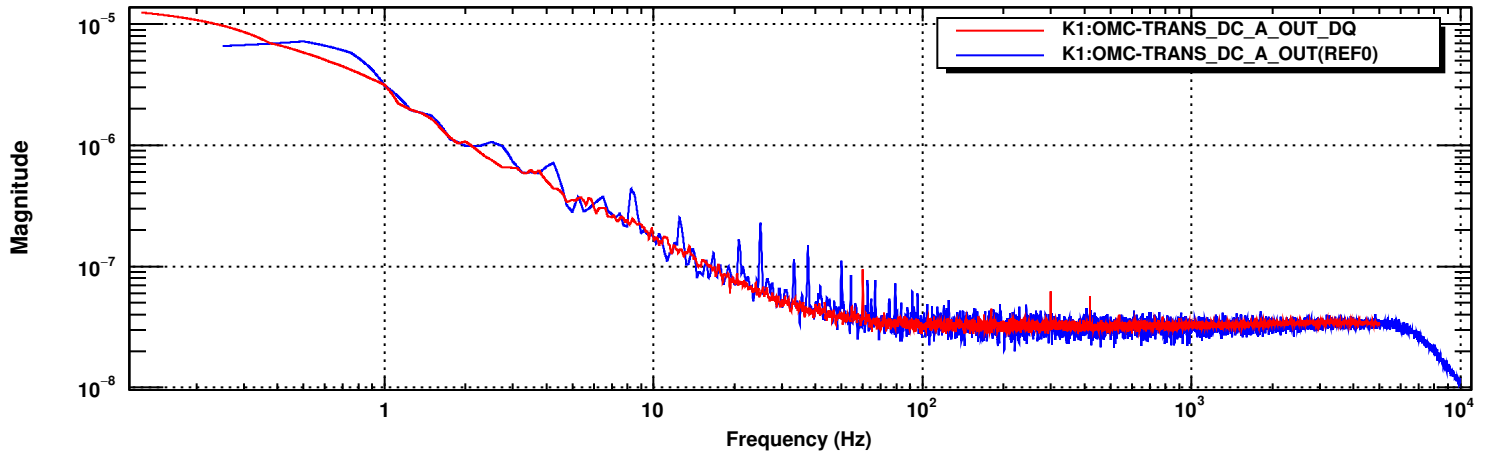

Power spectrum

*T0=11/07/2023 02:28:09

*Avg=50/Bin=4L

*BW=0.187493

Power spectrum

*T0=11/07/2023 02:28:09

*Avg=50/Bin=4L

*BW=0.187493