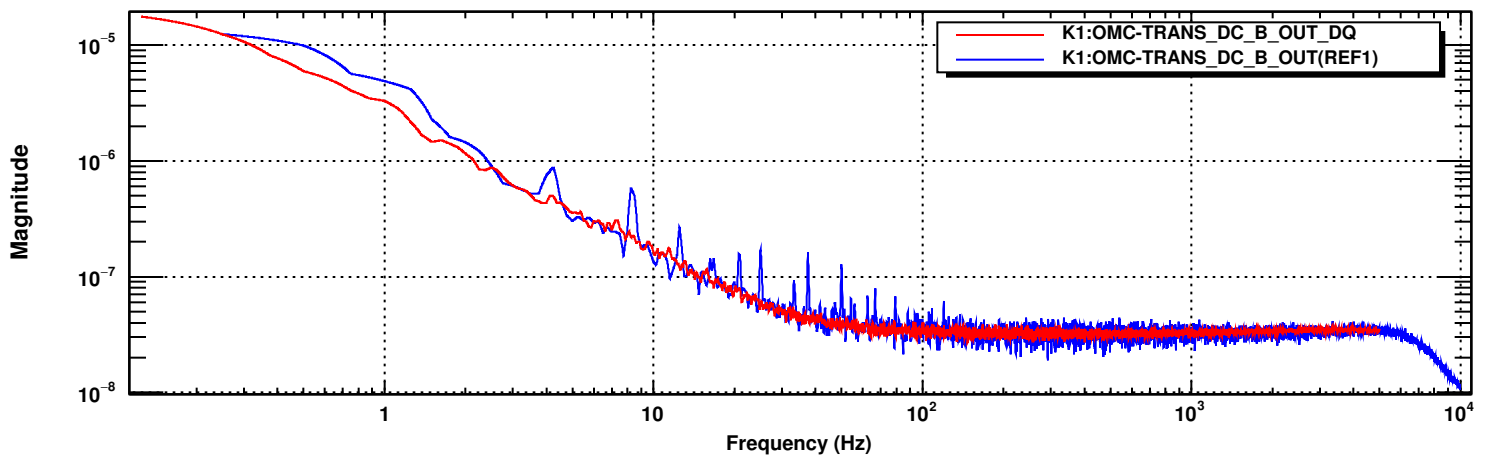

Power spectrum

*T0=11/07/2023 02:28:09

*Avg=50/Bin=4L

*BW=0.187493

Power spectrum

*T0=11/07/2023 02:28:09

*Avg=50/Bin=4L

*BW=0.187493