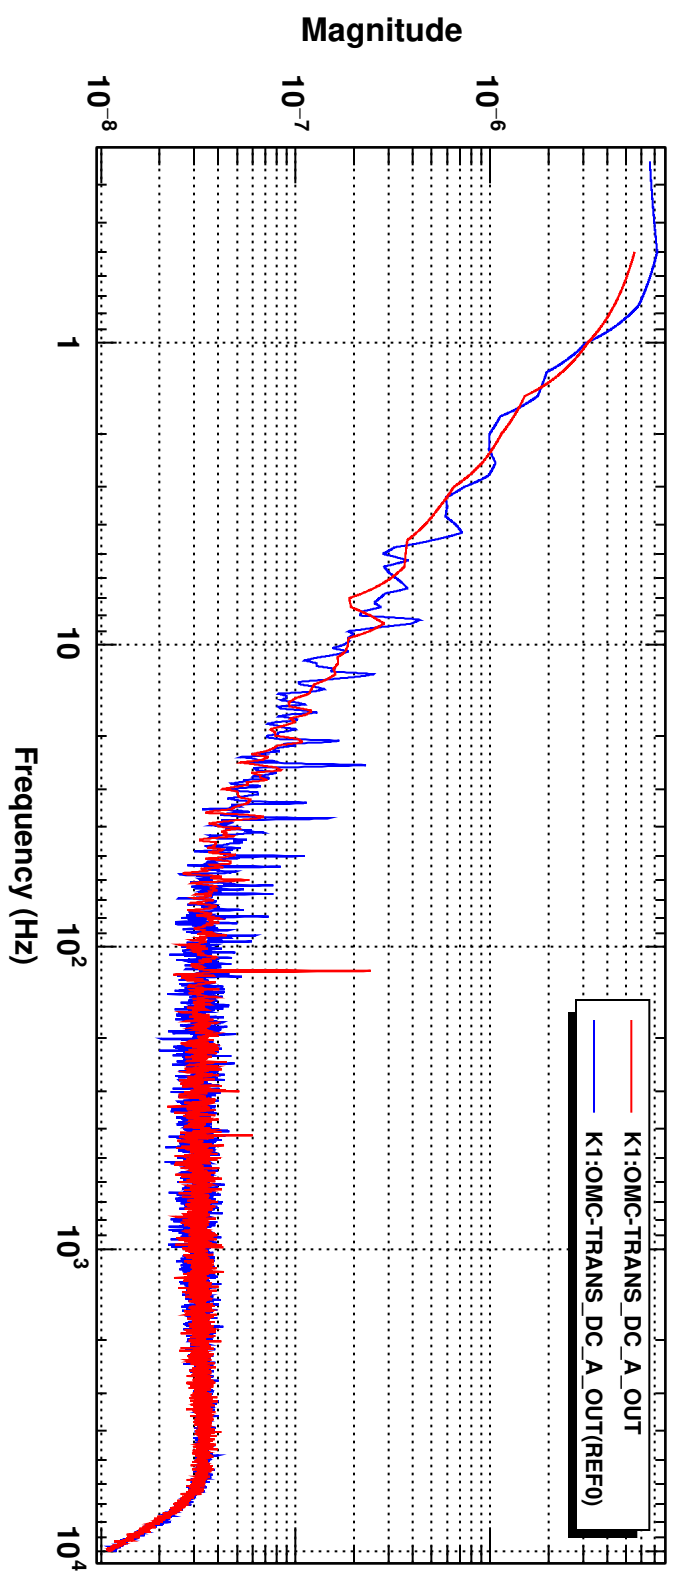

Power spectrum

Power spectrum

\*T0=11/07/2023 01:35:55

\*Avg=10/Bin=2L

\*BW=0.749988