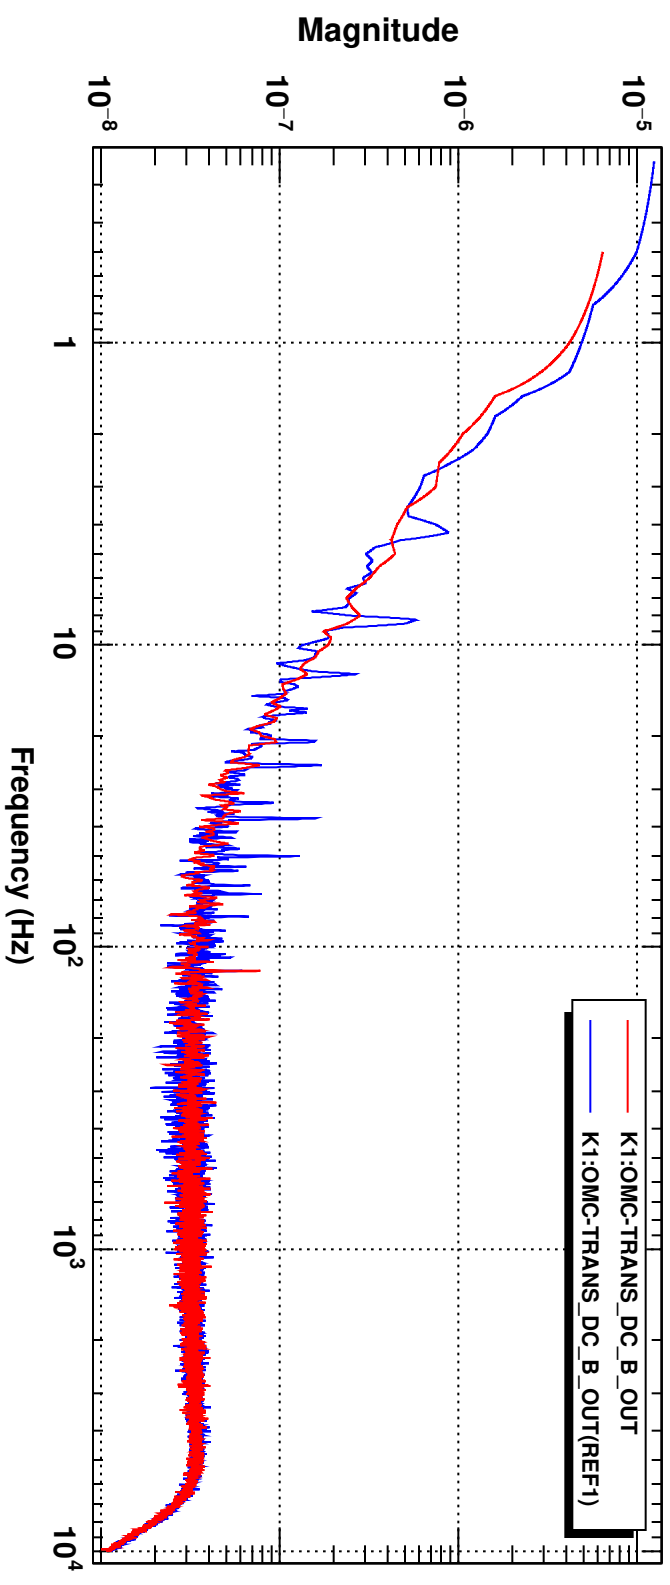

Power spectrum

Power spectrum

\*T0=11/07/2023 01:35:55

\*Avg=10/Bin=2L

\*BW=0.749988