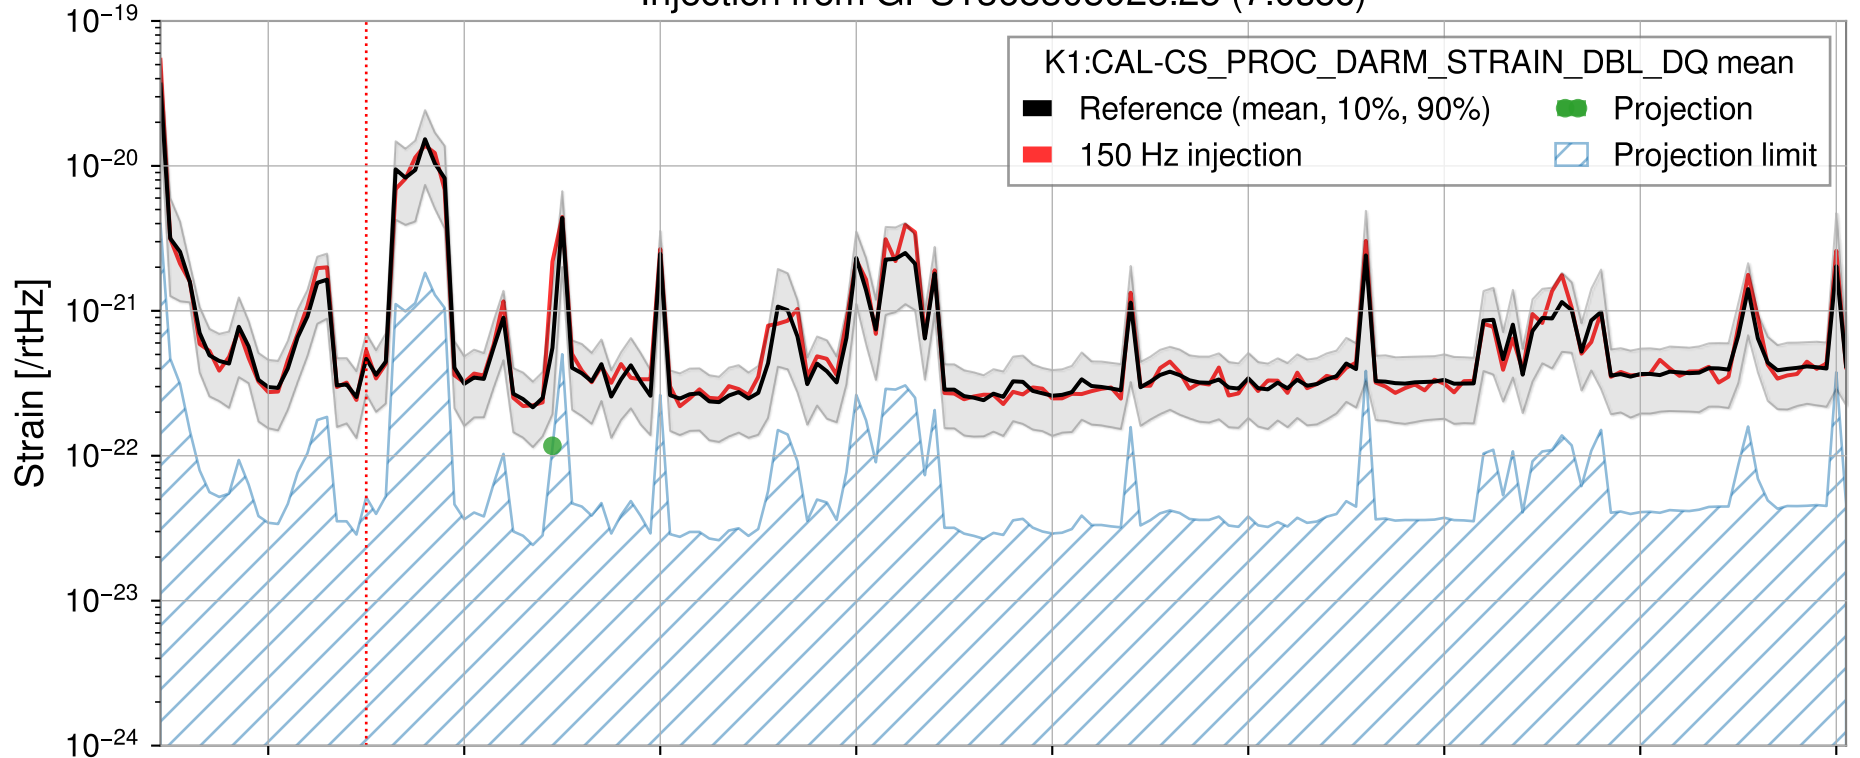

Injection from GPS1368305868.175 (7.0sec)

Injection from GPS1368305880.19 (7.0sec)

Injection from GPS1368305892.205 (7.0sec)

Injection from GPS1368305904.22 (7.0sec)

Injection from GPS1368305916.235 (7.0sec)

Injection from GPS1368305928.25 (7.0sec)

Injection from GPS1368305940.265 (7.0sec)

Injection from GPS1368305952.28 (7.0sec)

Injection from GPS1368305964.295 (7.0sec)

Injection from GPS1368305976.31 (7.0sec)