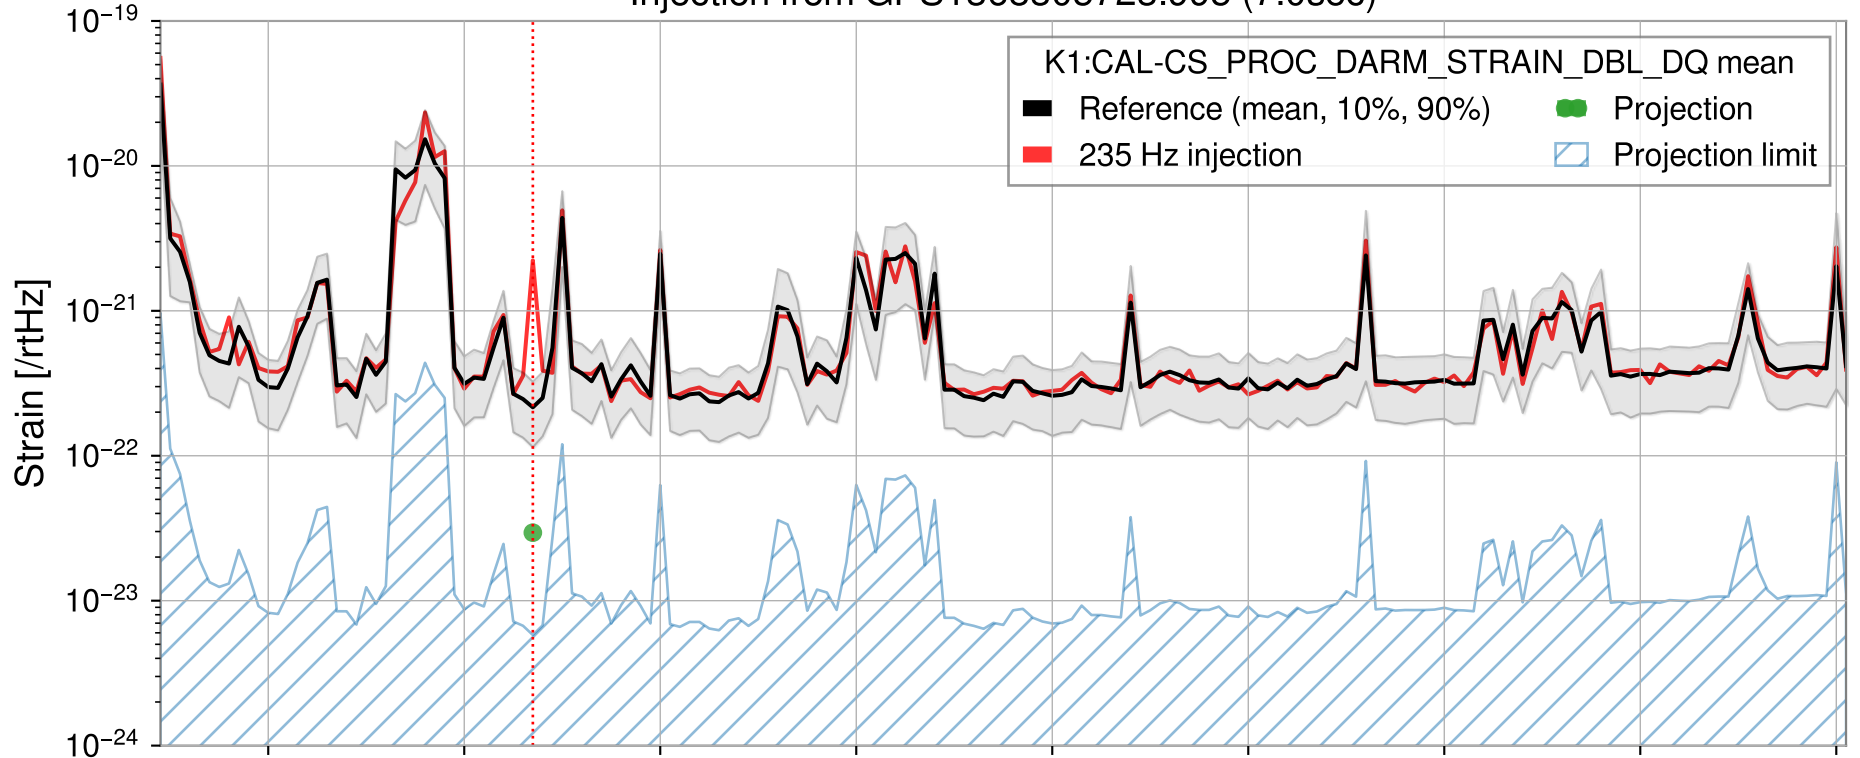

Injection from GPS1368305687.95 (7.0sec)

Injection from GPS1368305699.965 (7.0sec)

Injection from GPS1368305711.98 (7.0sec)

Injection from GPS1368305723.995 (7.0sec)

Injection from GPS1368305736.01 (7.0sec)