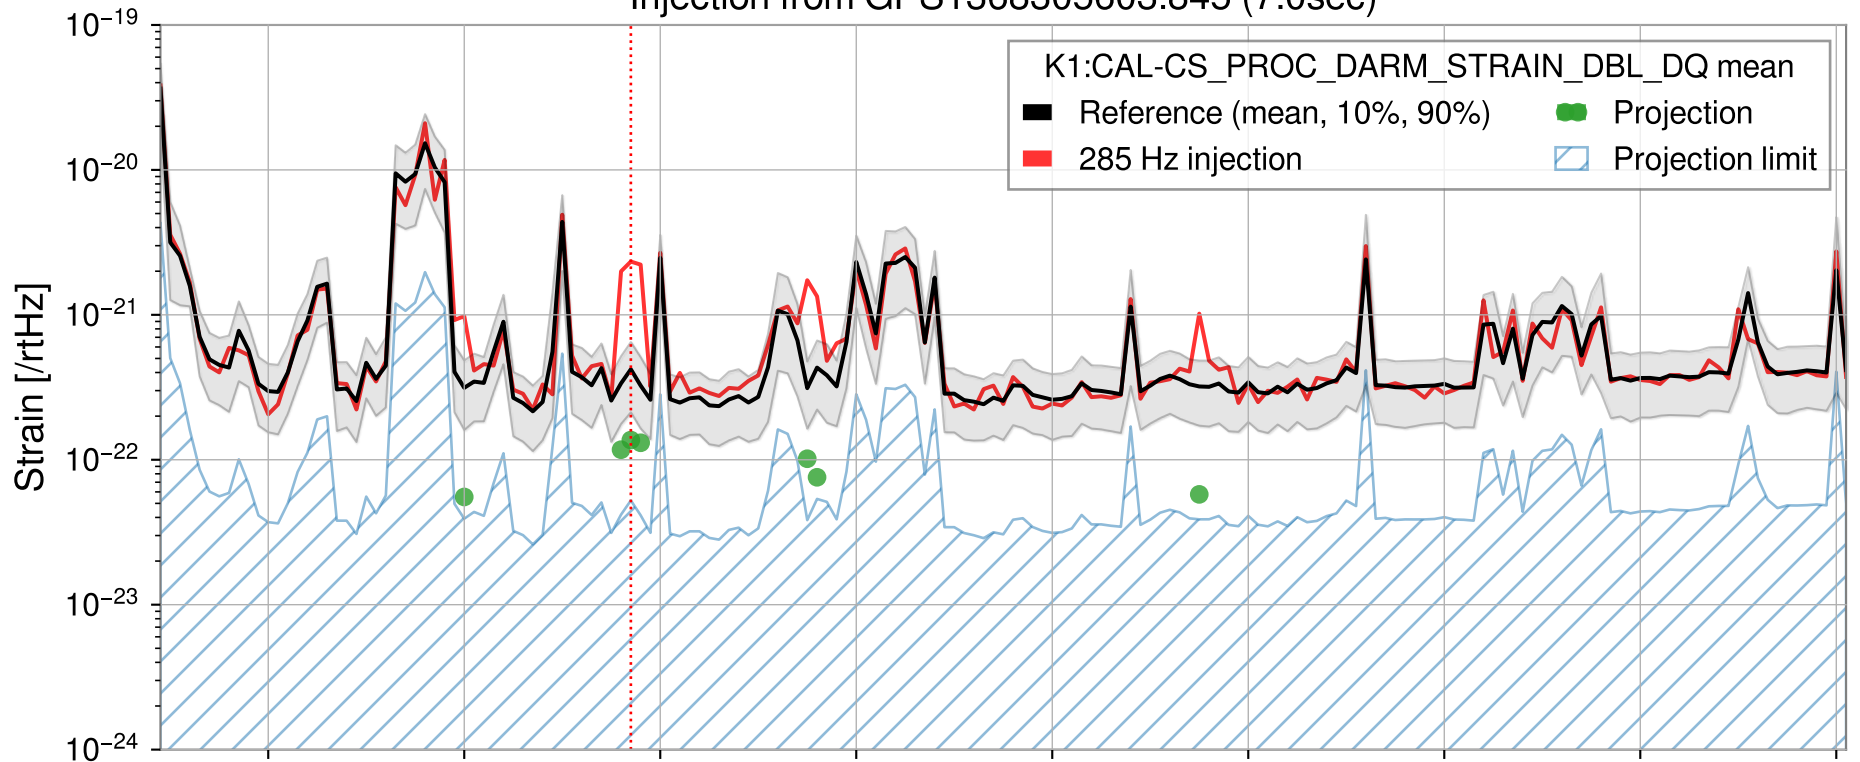

Injection from GPS1368305567.8 (7.0sec)

Injection from GPS1368305579.815 (7.0sec)

Injection from GPS1368305591.83 (7.0sec)

Injection from GPS1368305603.845 (7.0sec)

Injection from GPS1368305615.86 (7.0sec)

Injection from GPS1368305627.875 (7.0sec)

Injection from GPS1368305639.89 (7.0sec)

Injection from GPS1368305651.905 (7.0sec)

Injection from GPS1368305663.92 (7.0sec)

Injection from GPS1368305675.935 (7.0sec)