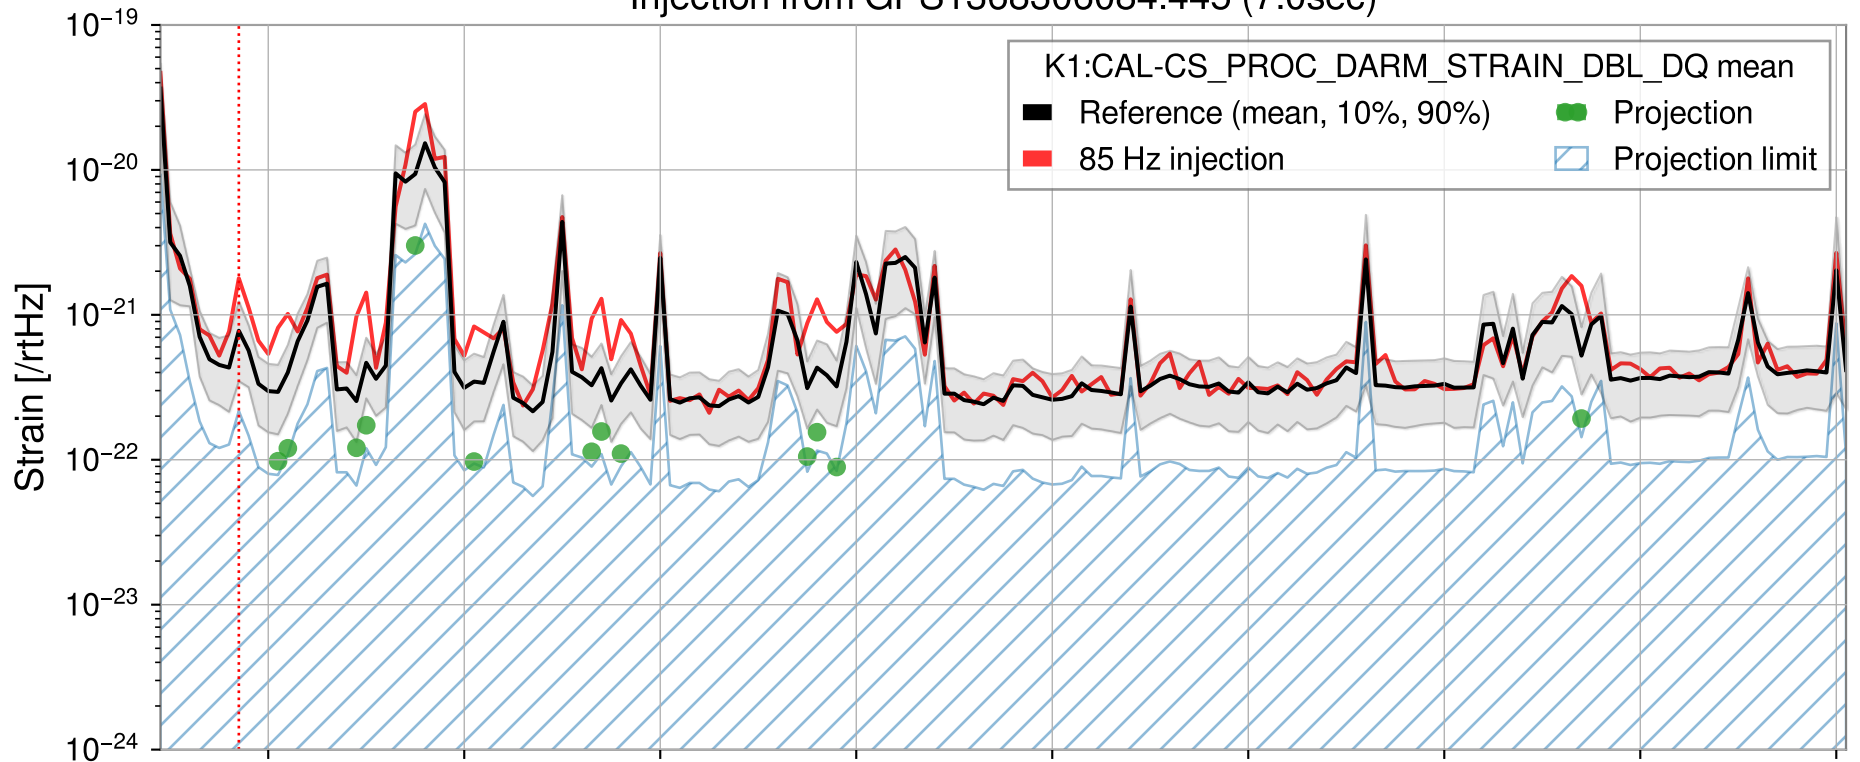

Injection from GPS1368306048.4 (7.0sec)

Injection from GPS1368306060.415 (7.0sec)

Injection from GPS1368306072.43 (7.0sec)

Injection from GPS1368306084.445 (7.0sec)

Injection from GPS1368306096.46 (7.0sec)