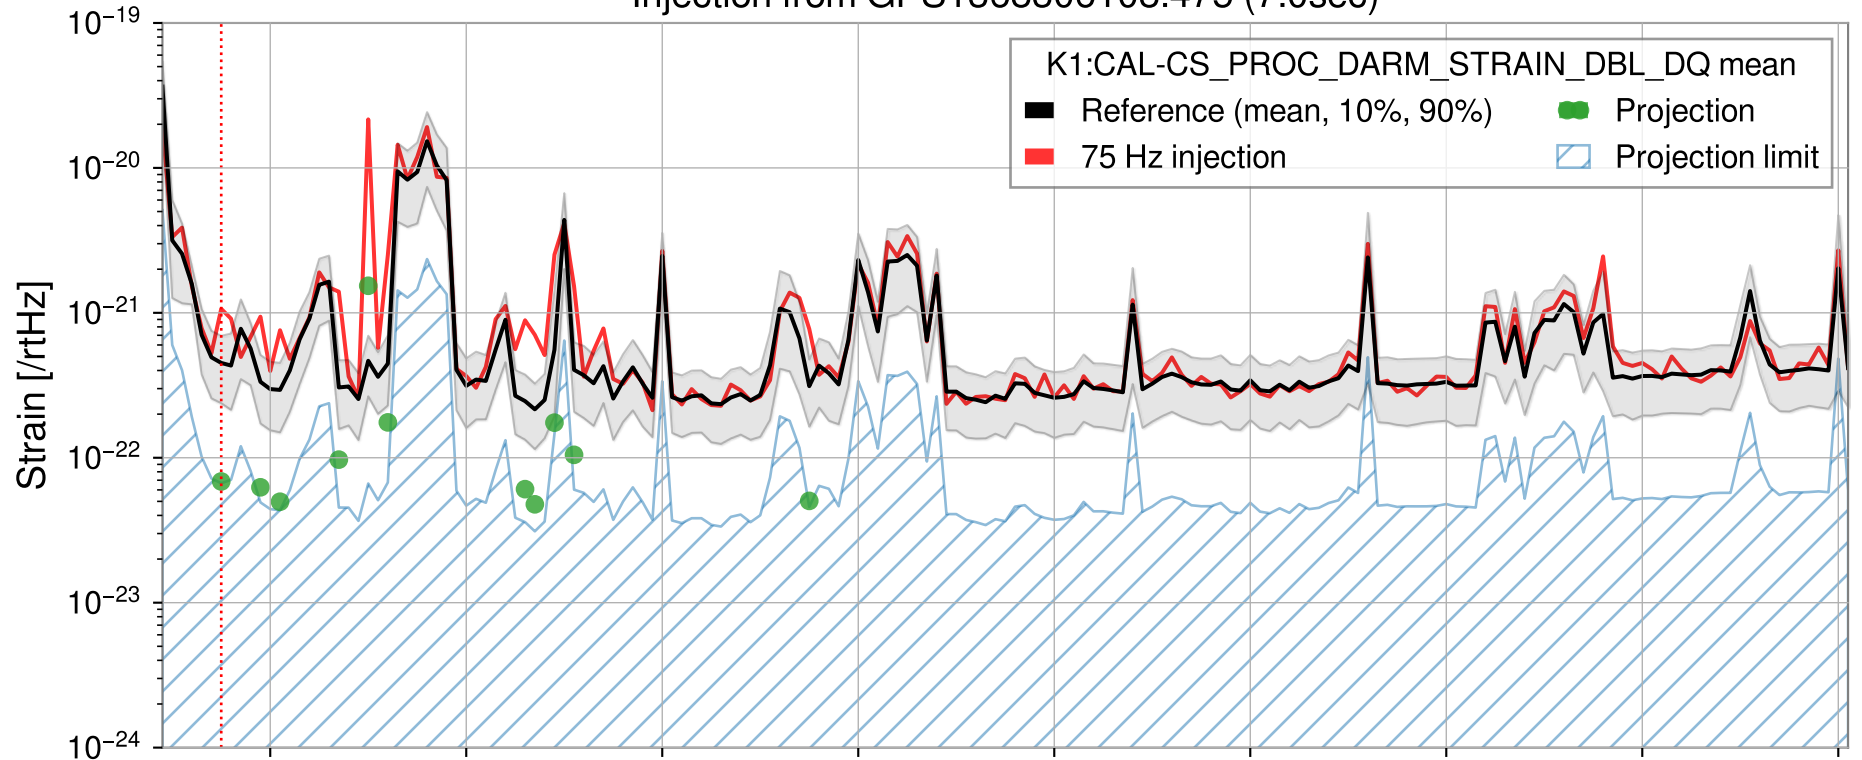

Injection from GPS1368306108.475 (7.0sec)