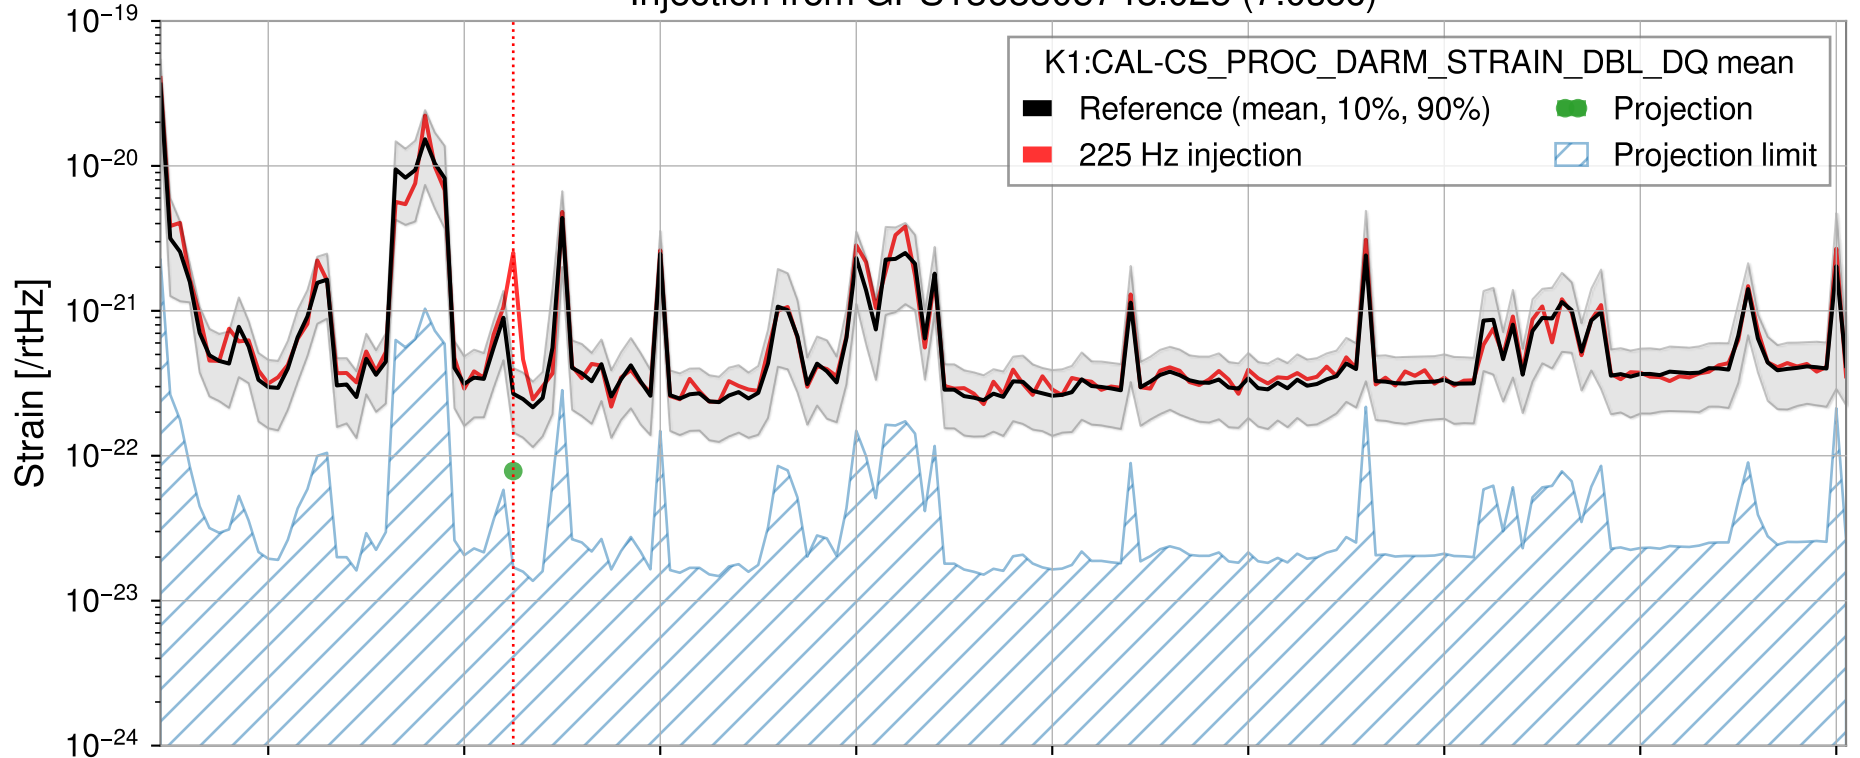

Injection from GPS1368305748.025 (7.0sec)