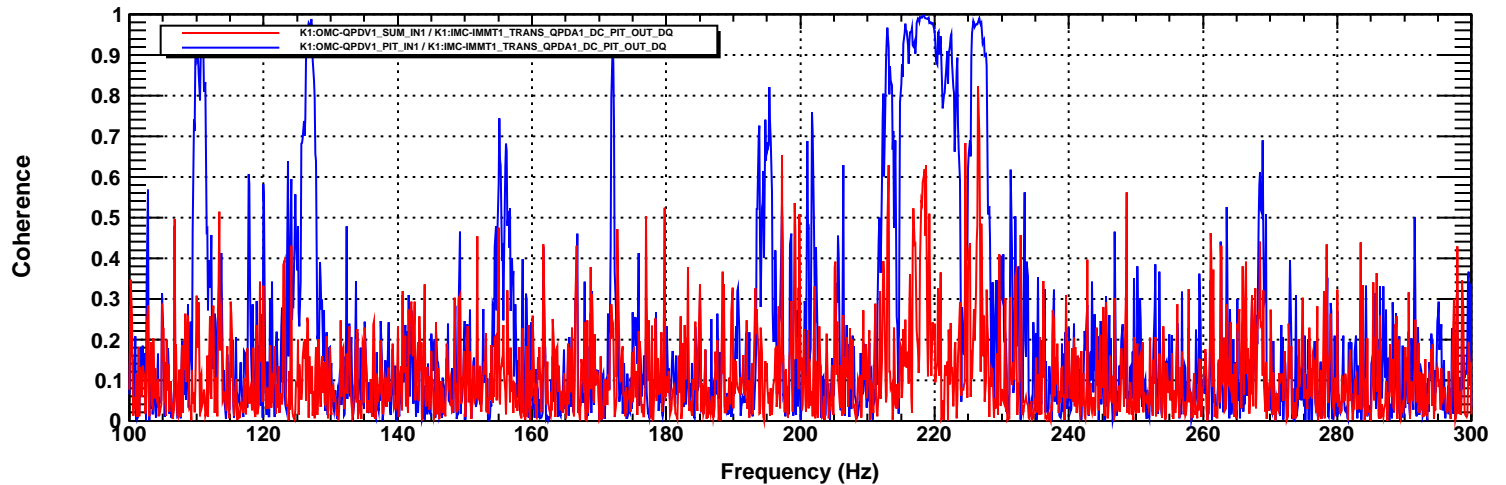

Power spectrum

*T0=28/02/2023 03:24:43

Avg=10

BW=0.1875

Coherence

T0=28/02/2023 03:24:43

Avg=10

BW=0.1875