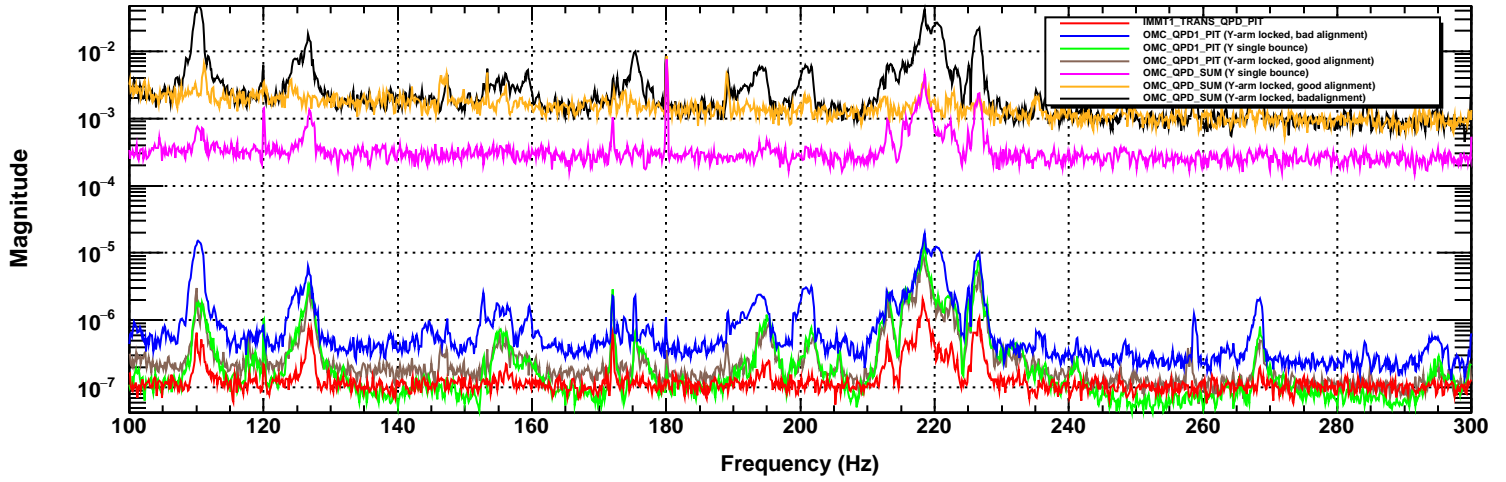

Power spectrum

*T0=28/02/2023 03:24:43

Avg=10

BW=0.1875

Coherence

T0=28/02/2023 03:24:43

Avg=10

BW=0.1875