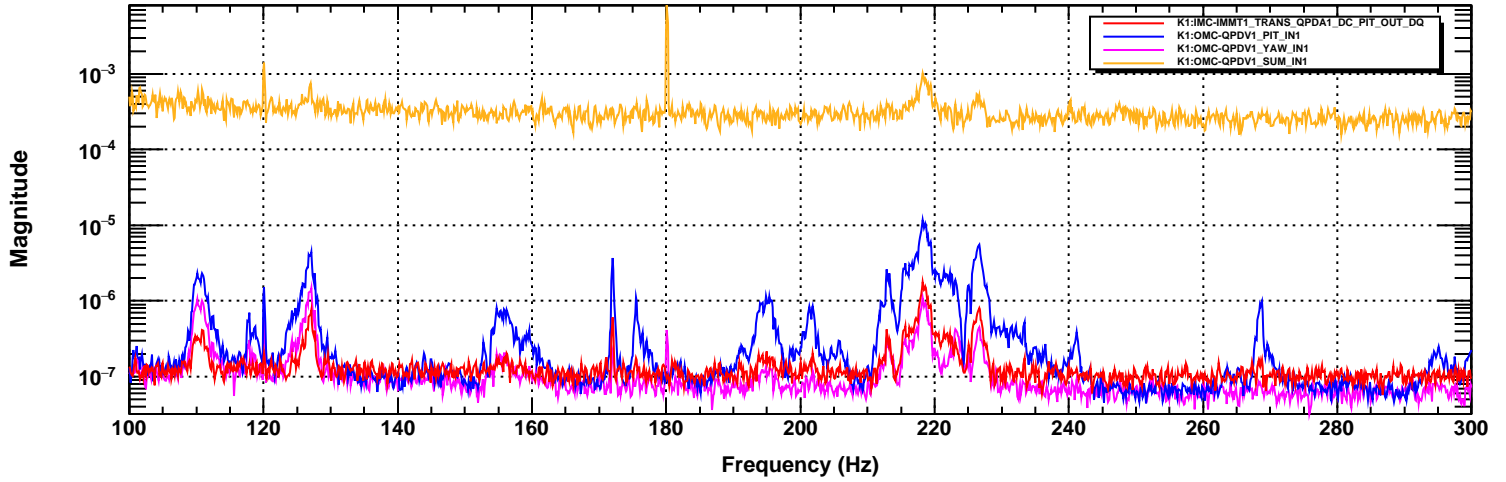

Power spectrum

T0=28/02/2023 02:50:39

Avg=10

BW=0.1875

Coherence

T0=28/02/2023 02:50:39

Avg=10

BW=0.1875