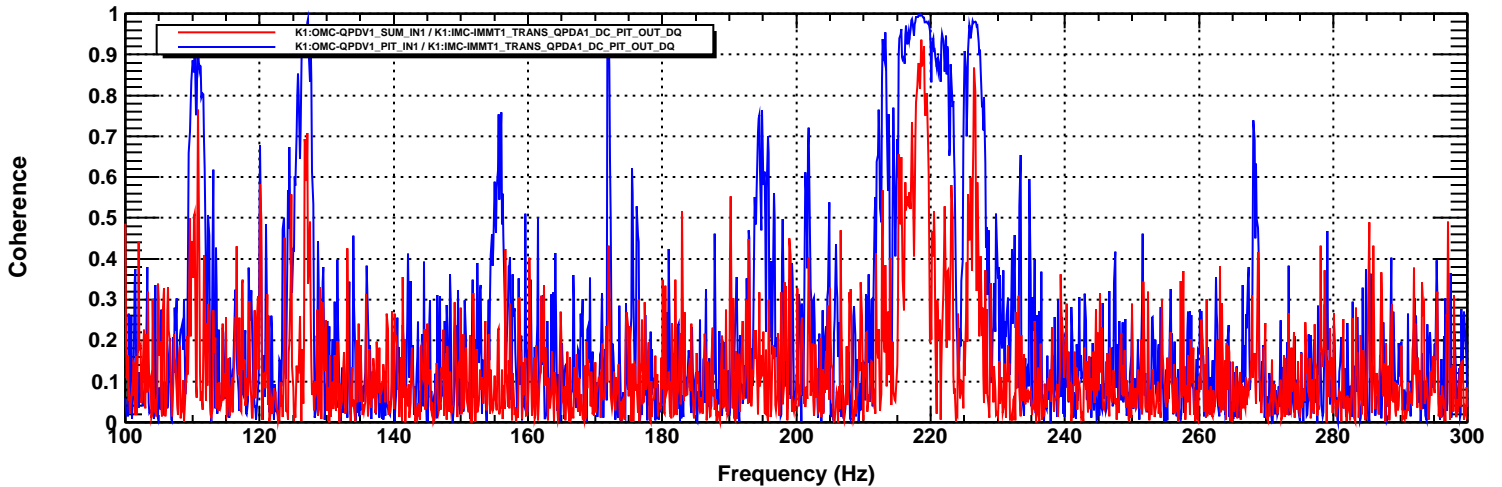

Power spectrum

T0=28/02/2023 02:50:39

Avg=10

BW=0.1875

Coherence

T0=28/02/2023 02:50:39

Avg=10

BW=0.1875