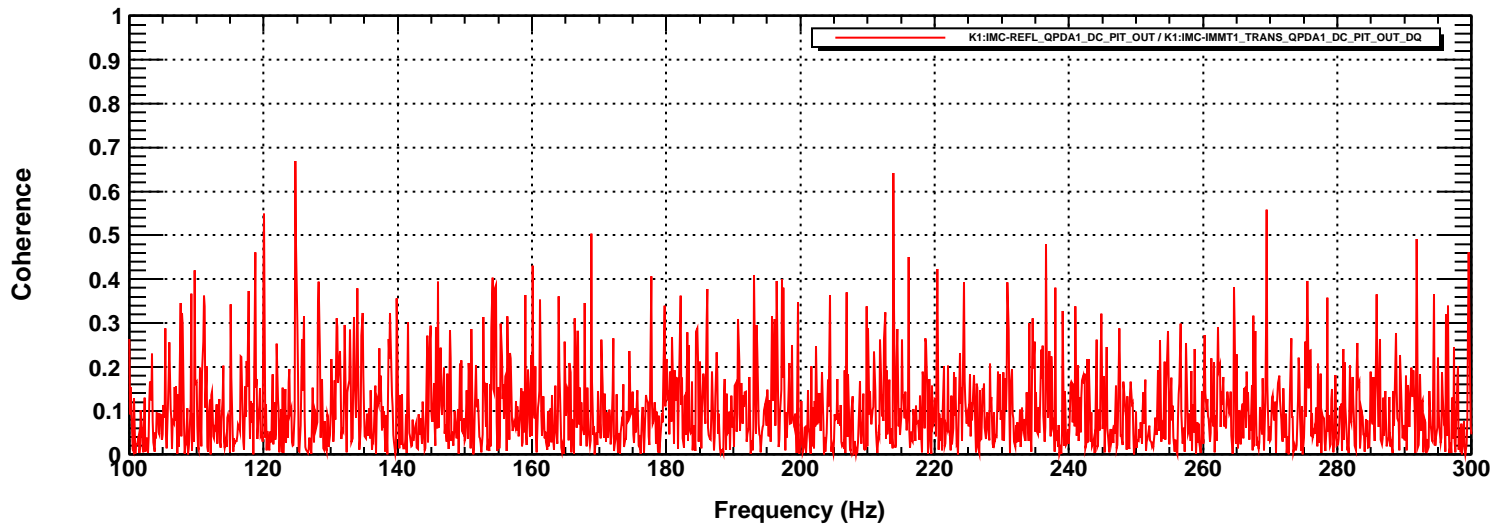

Power spectrum

T0=28/02/2023 01:38:13

Avg=10

BW=0.1875

Coherence

T0=28/02/2023 01:38:13

Avg=10

BW=0.1875