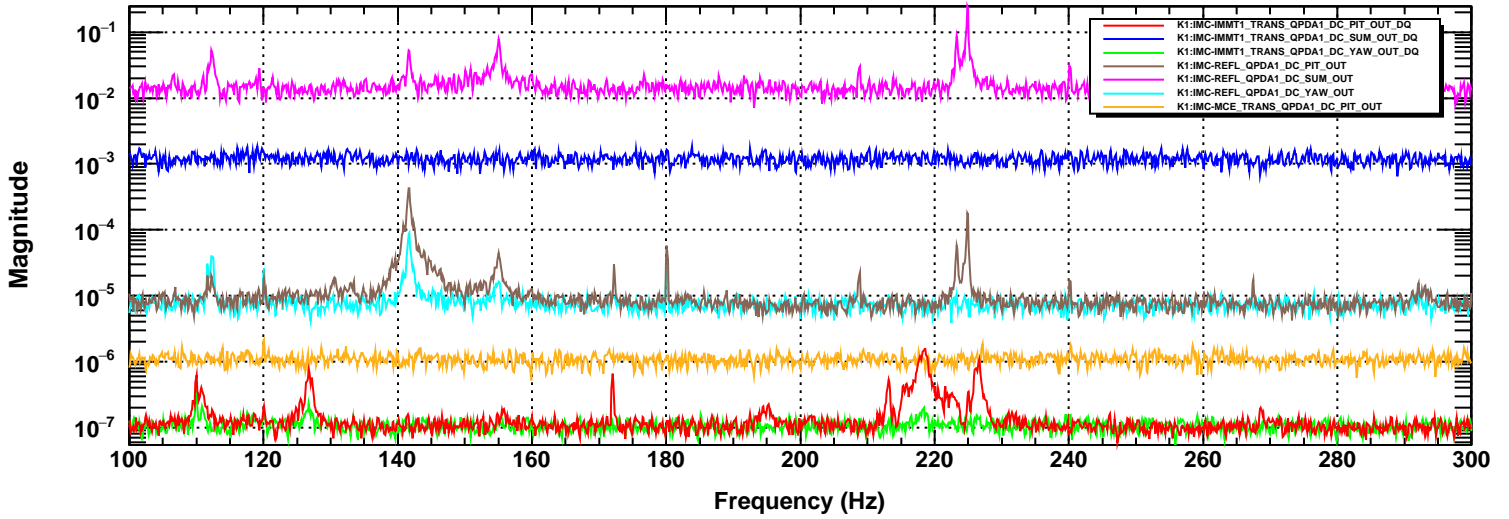

Power spectrum

T0=28/02/2023 01:38:13

Avg=10

BW=0.1875

Coherence

T0=28/02/2023 01:38:13

Avg=10

BW=0.1875