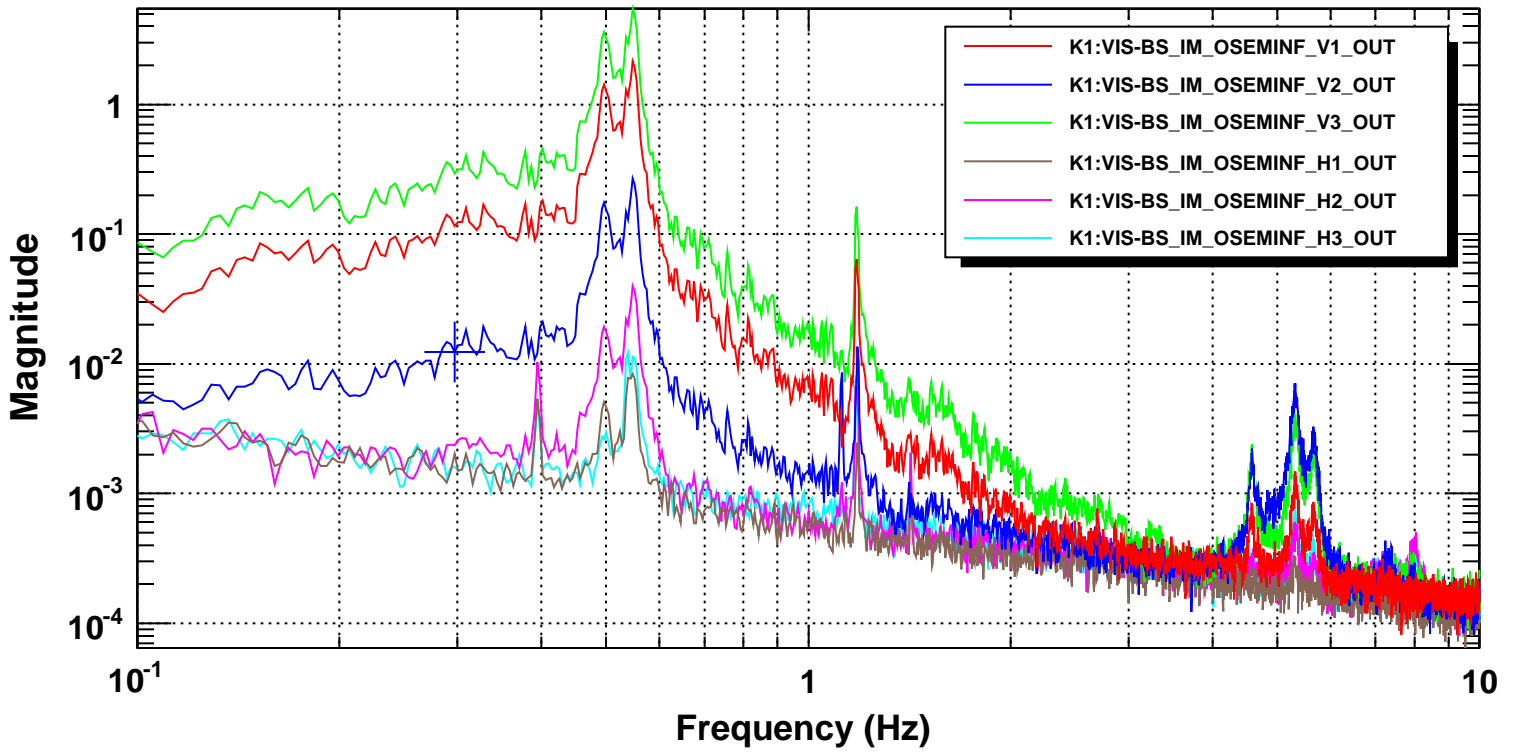

Power spectrum

T0=22/11/2016 00:36:02

Avg=10

BW=0.00585937

Power spectrum

T0=22/11/2016 00:36:02

Avg=10

BW=0.00585937