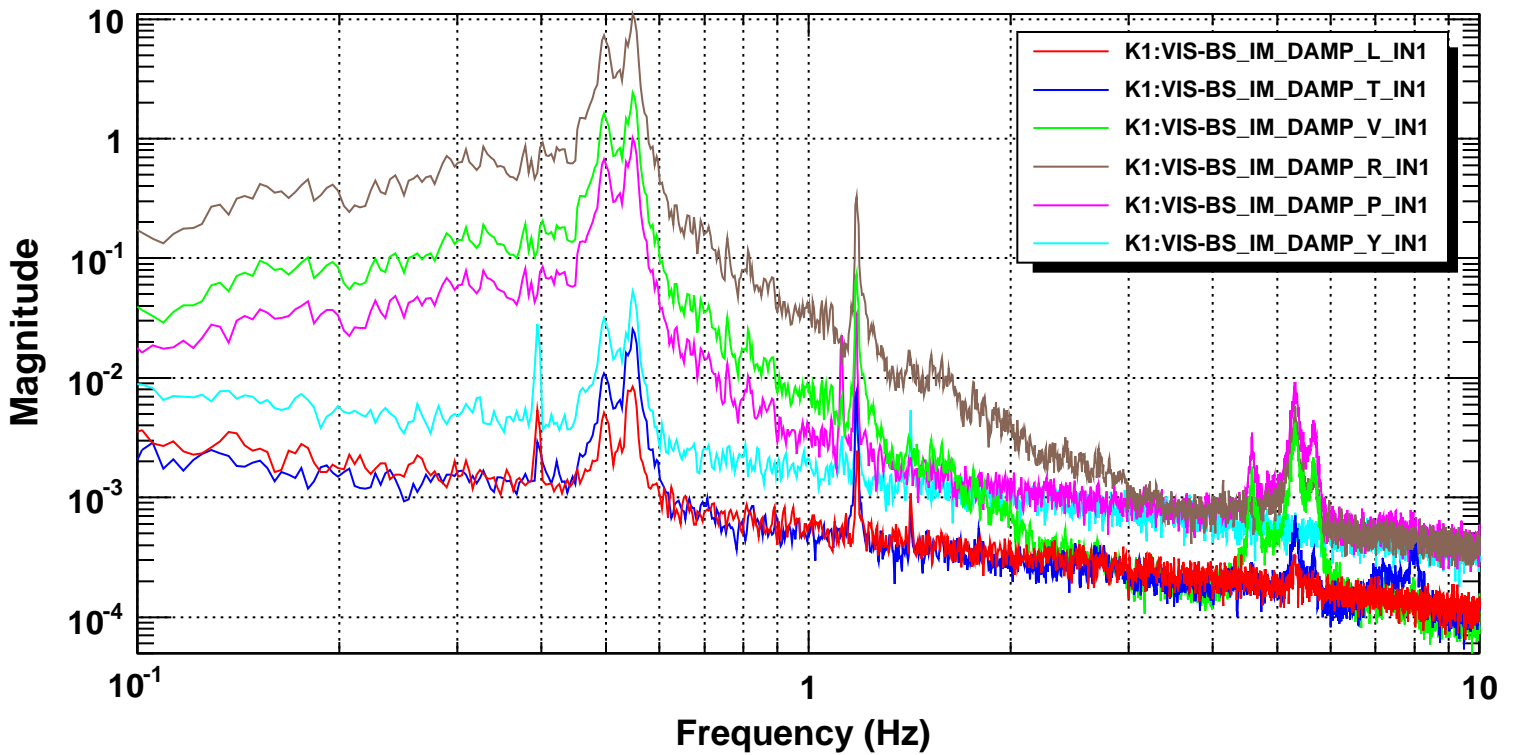

Power spectrum

T0=22/11/2016 00:36:02

Avg=10

BW=0.00585937

Power spectrum

T0=22/11/2016 00:36:02

Avg=10

BW=0.00585937