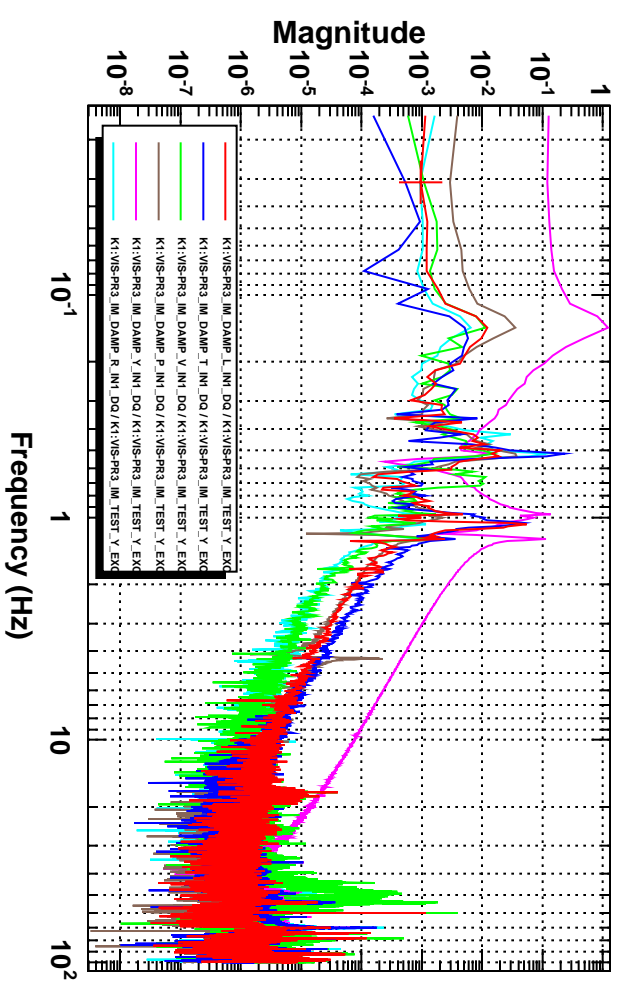

Power spectrum

T0=01/03/2016 03:37:26 Avg=5 BW=0.0234374

Coherence

T0=01/03/2016 03:37:26 Avg=5 BW=0.0234374

Transfer function

T0=01/03/2016 03:37:26 Avg=5 BW=0.0234374

Transfer function

T0=01/03/2016 03:37:26 Avg=5 BW=0.0234374