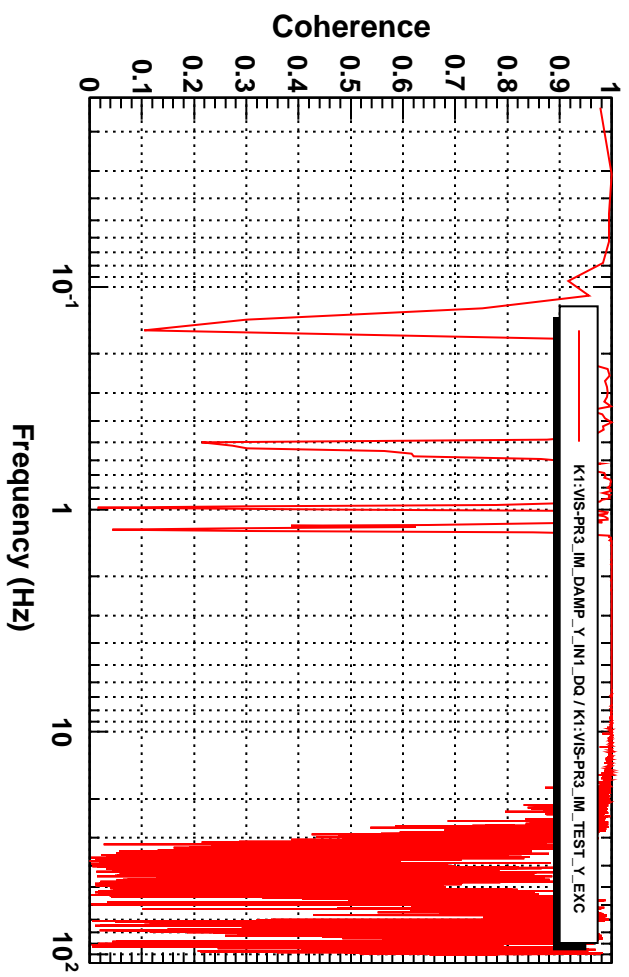

Power spectrum

T0=01/03/2016 03:37:26 Avg=5 BW=0.0234374

Coherence

T0=01/03/2016 03:37:26 Avg=5 BW=0.0234374

Transfer function

T0=01/03/2016 03:37:26 Avg=5 BW=0.0234374

Transfer function

T0=01/03/2016 03:37:26 Avg=5 BW=0.0234374