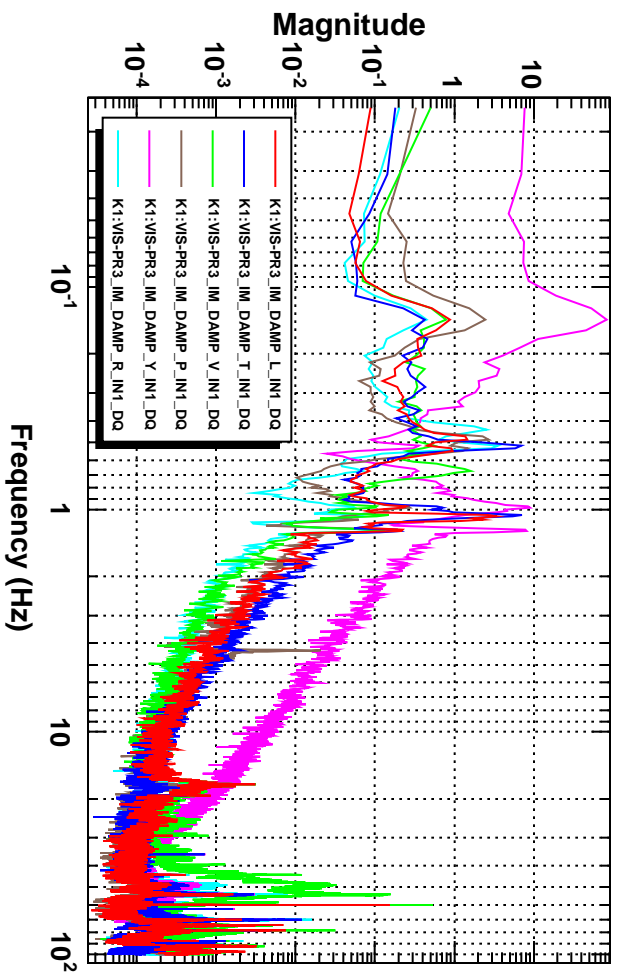

Power spectrum

T0=01/03/2016 03:37:26 Avg=5 BW=0.0234374

Coherence

T0=01/03/2016 03:37:26 Avg=5 BW=0.0234374

Transfer function

T0=01/03/2016 03:37:26 Avg=5 BW=0.0234374

Transfer function

T0=01/03/2016 03:37:26 Avg=5 BW=0.0234374