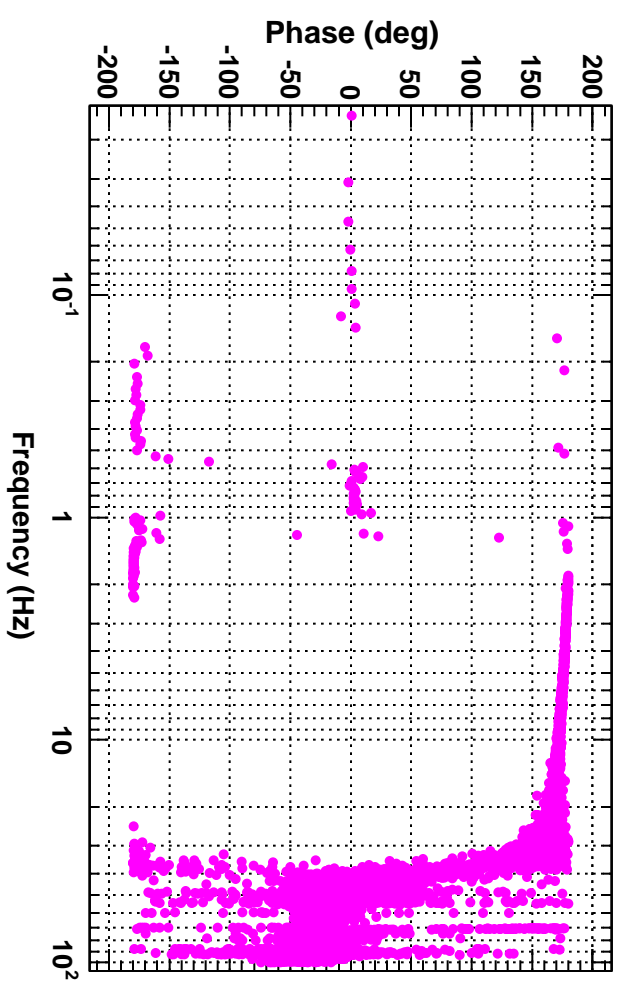

Power spectrum

T0=01/03/2016 03:37:26 Avg=5 BW=0.0234374

Coherence

T0=01/03/2016 03:37:26 Avg=5 BW=0.0234374

Transfer function

T0=01/03/2016 03:37:26 Avg=5 BW=0.0234374

Transfer function

T0=01/03/2016 03:37:26 Avg=5 BW=0.0234374