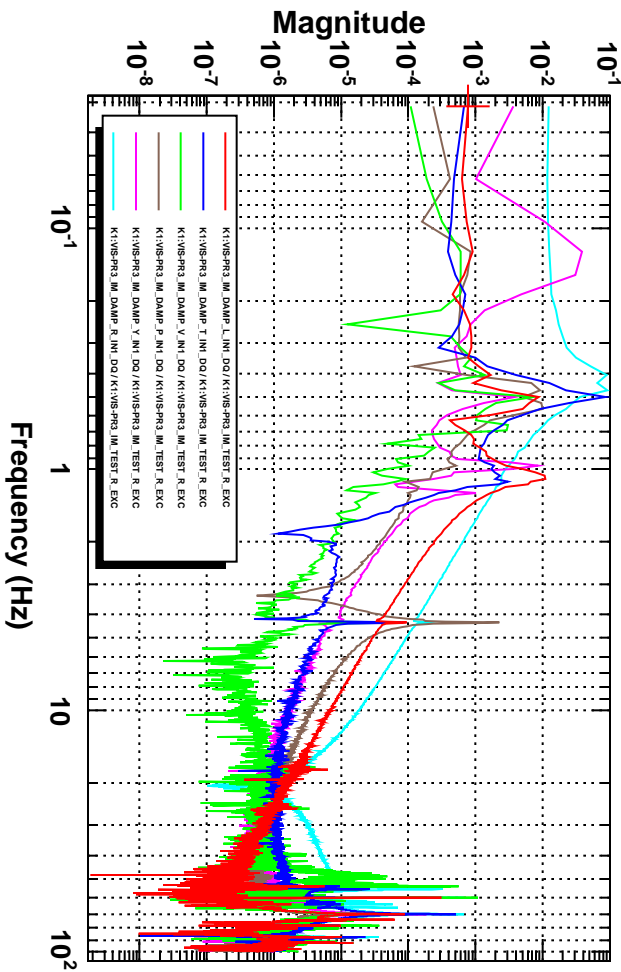

Power spectrum

T0=01/03/2016 03:49:34

Avg=5

BW=0.0468749

Coherence

T0=01/03/2016 03:49:34

Avg=5

BW=0.0468749

Transfer function

T0=01/03/2016 03:49:34

Avg=5

BW=0.0468749

Transfer function

T0=01/03/2016 03:49:34

Avg=5

BW=0.0468749