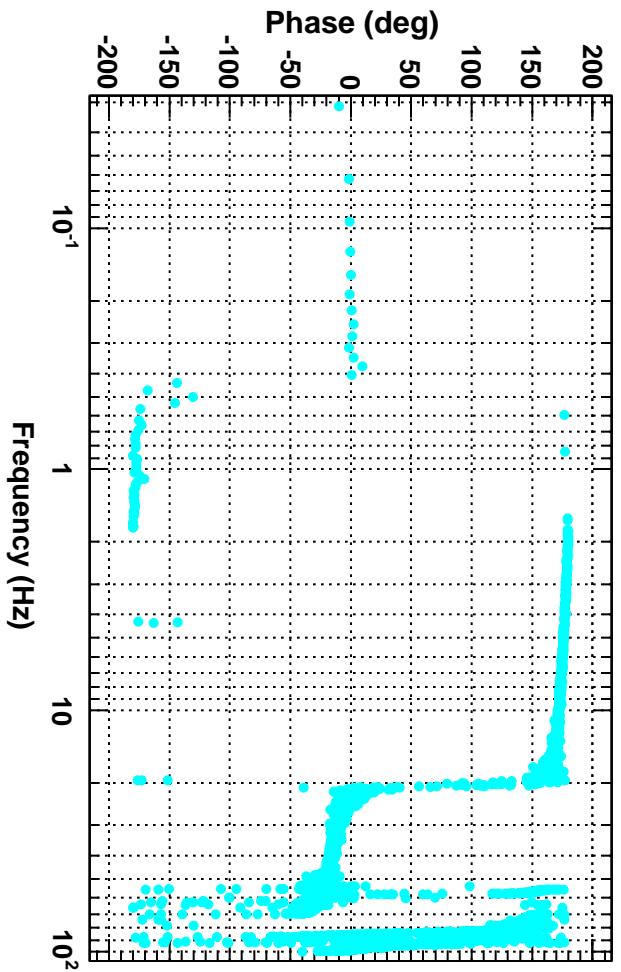

Power spectrum

T0=01/03/2016 03:49:34

Avg=5

BW=0.0468749

Coherence

T0=01/03/2016 03:49:34

Avg=5

BW=0.0468749

Transfer function

T0=01/03/2016 03:49:34

Avg=5

BW=0.0468749

Transfer function

T0=01/03/2016 03:49:34

Avg=5

BW=0.0468749