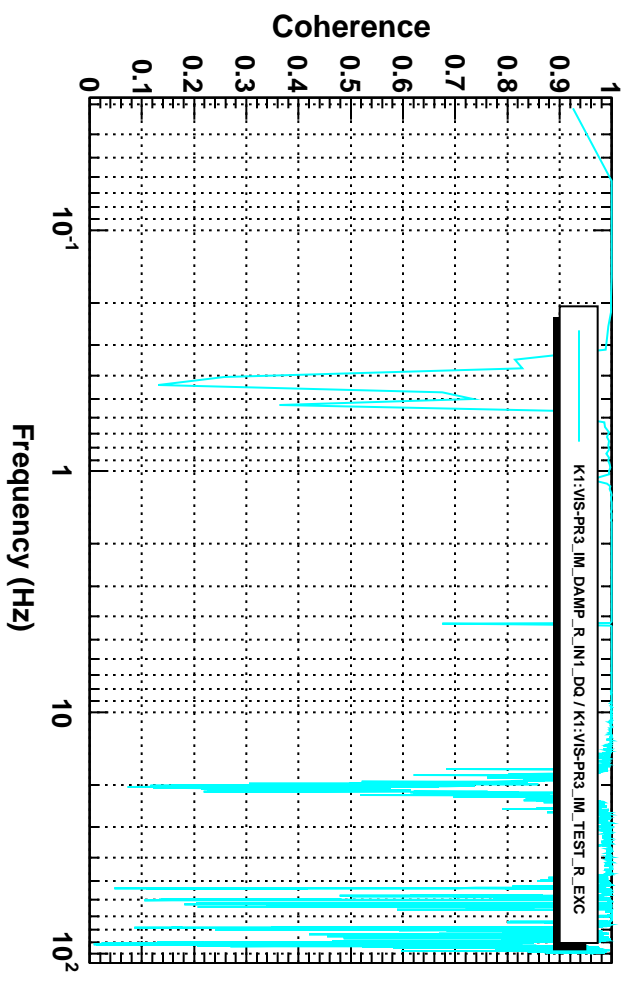

Power spectrum

T0=01/03/2016 03:49:34

Avg=5

BW=0.0468749

Coherence

T0=01/03/2016 03:49:34

Avg=5

BW=0.0468749

Transfer function

T0=01/03/2016 03:49:34

Avg=5

BW=0.0468749

Transfer function

T0=01/03/2016 03:49:34

Avg=5

BW=0.0468749