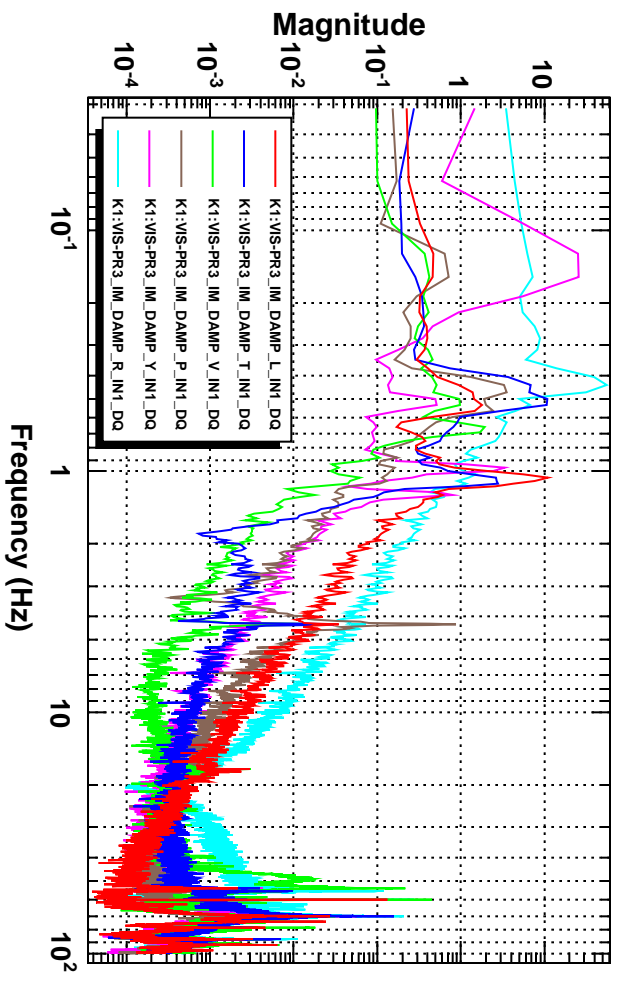

Power spectrum

T0=01/03/2016 03:49:34

Avg=5

BW=0.0468749

Coherence

T0=01/03/2016 03:49:34

Avg=5

BW=0.0468749

Transfer function

T0=01/03/2016 03:49:34

Avg=5

BW=0.0468749

Transfer function

T0=01/03/2016 03:49:34

Avg=5

BW=0.0468749