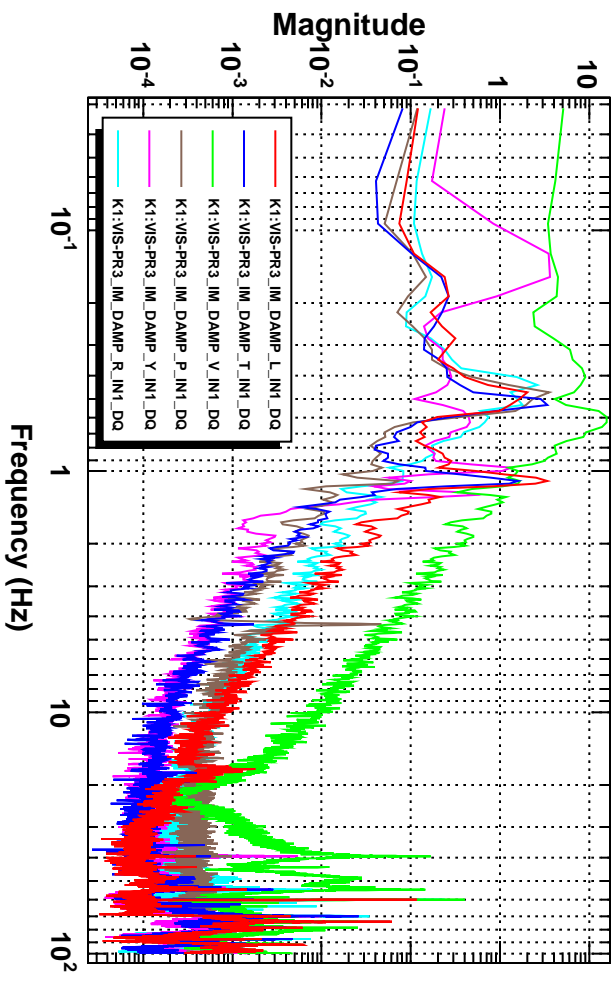

Power spectrum

T0=01/03/2016 03:06:24

Avg=5

BW=0.0468749

Coherence

T0=01/03/2016 03:06:24

Avg=5

BW=0.0468749

Transfer function

T0=01/03/2016 03:06:24

Avg=5

BW=0.0468749

Transfer function

T0=01/03/2016 03:06:24

Avg=5

BW=0.0468749