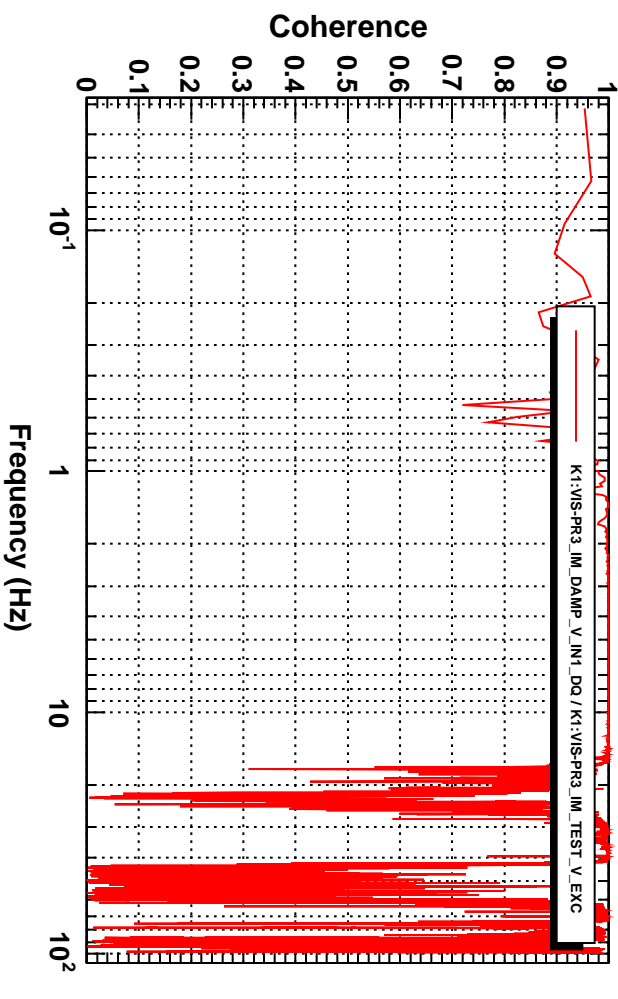

Power spectrum

T0=01/03/2016 03:06:24

Avg=5

BW=0.0468749

Coherence

T0=01/03/2016 03:06:24

Avg=5

BW=0.0468749

Transfer function

T0=01/03/2016 03:06:24

Avg=5

BW=0.0468749

Transfer function

T0=01/03/2016 03:06:24

Avg=5

BW=0.0468749