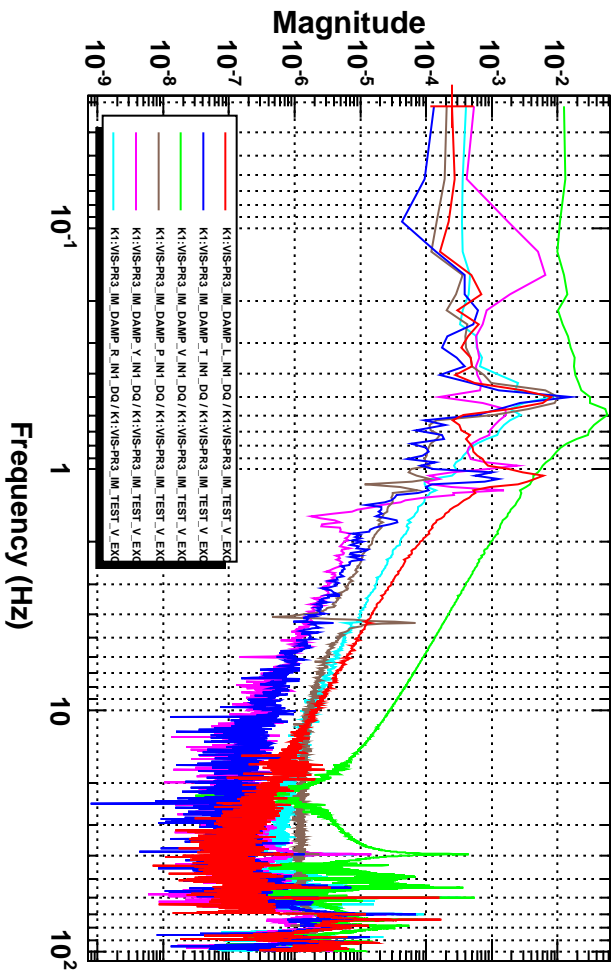

Power spectrum

T0=01/03/2016 03:06:24

Avg=5

BW=0.0468749

Coherence

T0=01/03/2016 03:06:24

Avg=5

BW=0.0468749

Transfer function

T0=01/03/2016 03:06:24

Avg=5

BW=0.0468749

Transfer function

T0=01/03/2016 03:06:24

Avg=5

BW=0.0468749