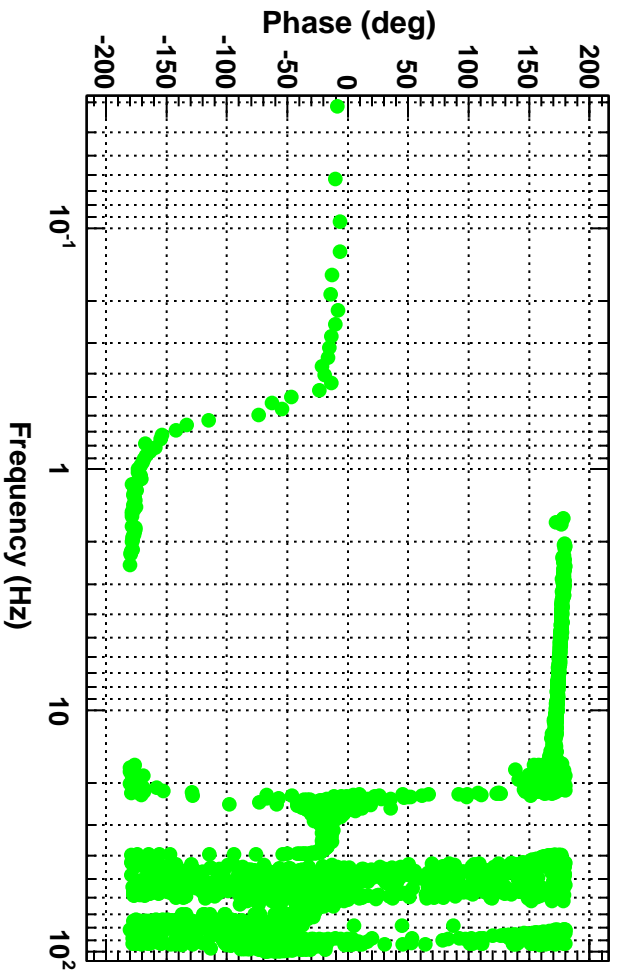

Power spectrum

T0=01/03/2016 03:06:24

Avg=5

BW=0.0468749

Coherence

T0=01/03/2016 03:06:24

Avg=5

BW=0.0468749

Transfer function

T0=01/03/2016 03:06:24

Avg=5

BW=0.0468749

Transfer function

T0=01/03/2016 03:06:24

Avg=5

BW=0.0468749