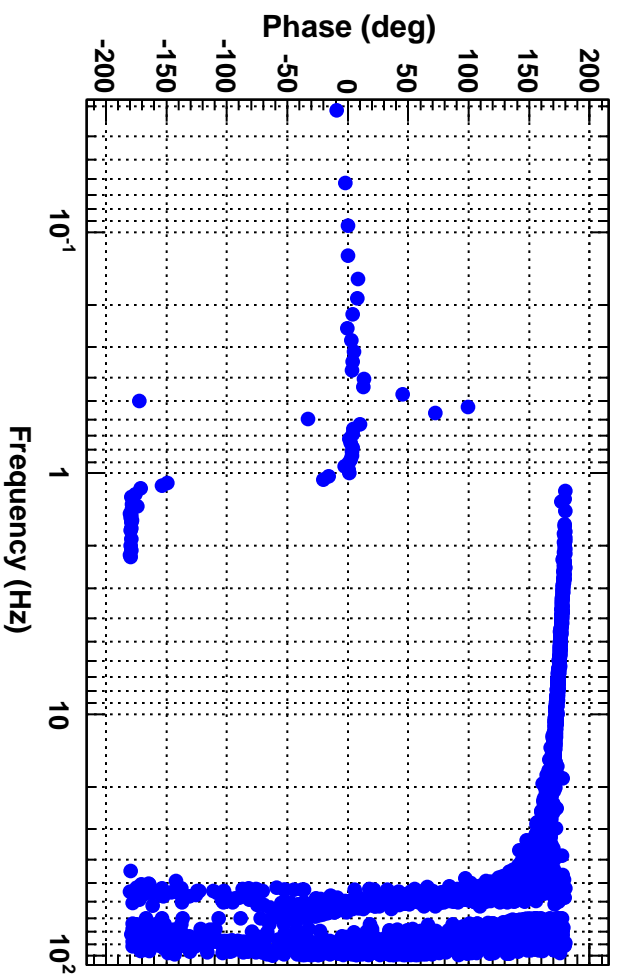

Power spectrum

T0=01/03/2016 02:54:34

Avg=5

BW=0.0468749

Coherence

T0=01/03/2016 02:54:34

Avg=5

BW=0.0468749

Transfer function

T0=01/03/2016 02:54:34

Avg=5

BW=0.0468749

Transfer function

T0=01/03/2016 02:54:34

Avg=5

BW=0.0468749