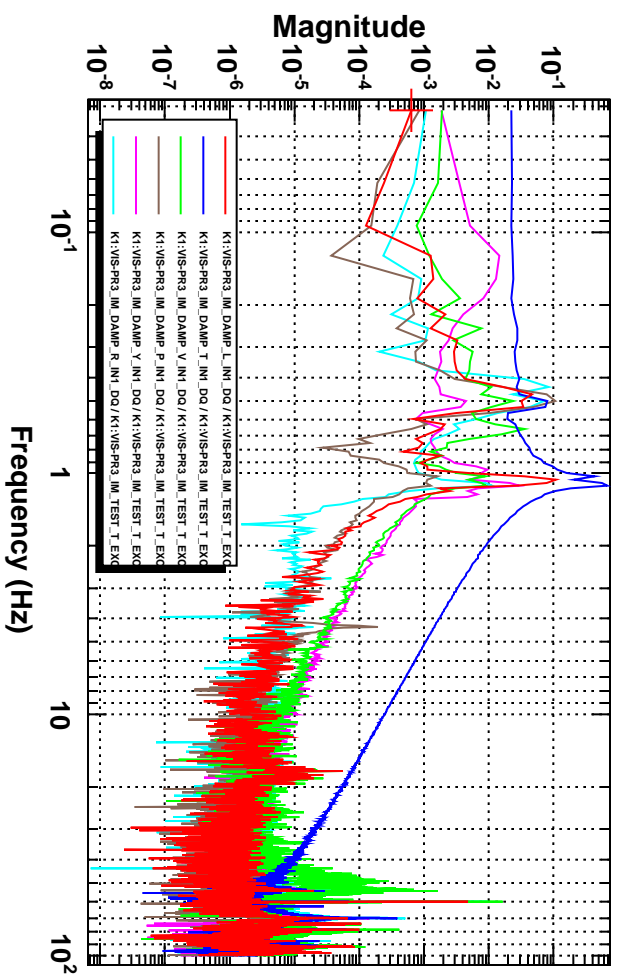

Power spectrum

T0=01/03/2016 02:54:34

Avg=5

BW=0.0468749

Coherence

T0=01/03/2016 02:54:34

Avg=5

BW=0.0468749

Transfer function

T0=01/03/2016 02:54:34

Avg=5

BW=0.0468749

Transfer function

T0=01/03/2016 02:54:34

Avg=5

BW=0.0468749