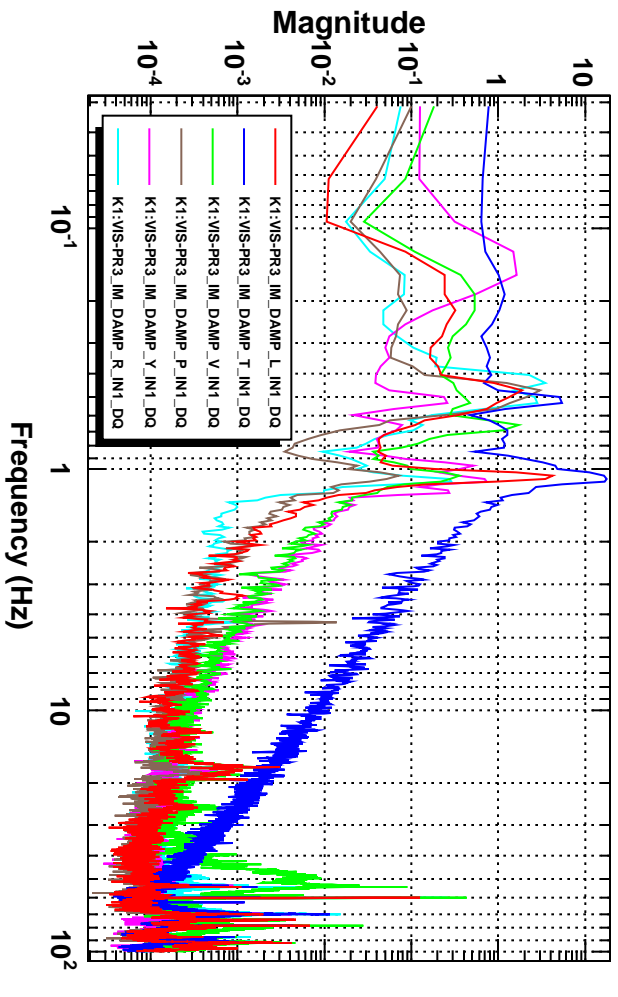

Power spectrum

T0=01/03/2016 02:54:34

Avg=5

BW=0.0468749

Coherence

T0=01/03/2016 02:54:34

Avg=5

BW=0.0468749

Transfer function

T0=01/03/2016 02:54:34

Avg=5

BW=0.0468749

Transfer function

T0=01/03/2016 02:54:34

Avg=5

BW=0.0468749