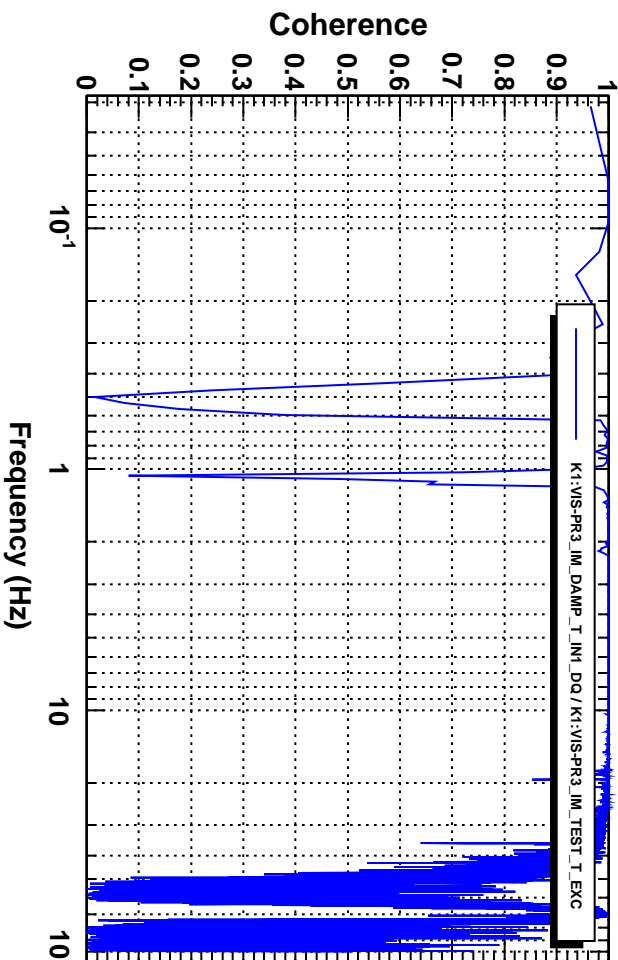

Power spectrum

T0=01/03/2016 02:54:34

Avg=5

BW=0.0468749

Coherence

T0=01/03/2016 02:54:34

Avg=5

BW=0.0468749

Transfer function

T0=01/03/2016 02:54:34

Avg=5

BW=0.0468749

Transfer function

T0=01/03/2016 02:54:34

Avg=5

BW=0.0468749