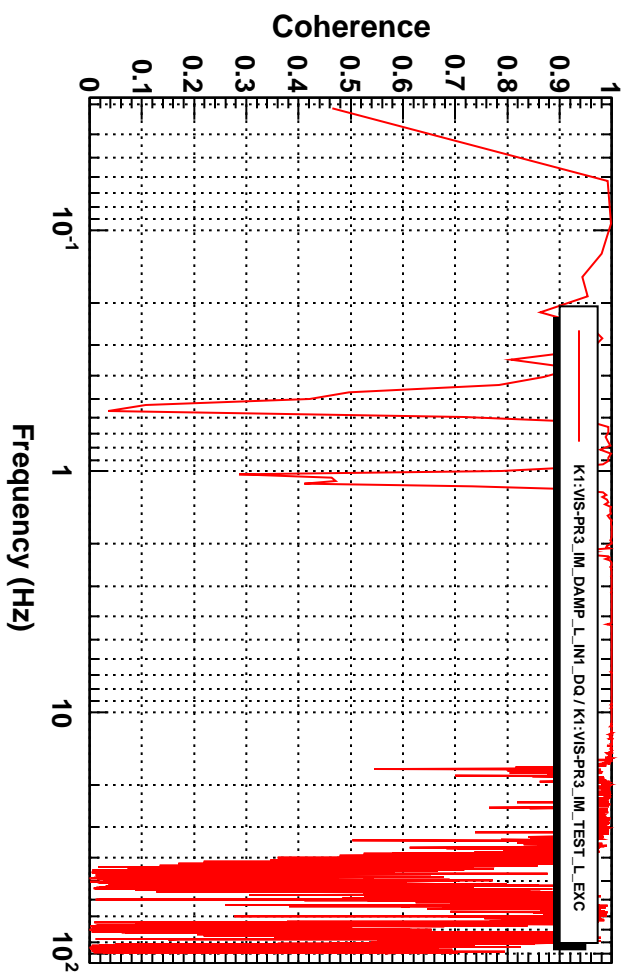

Power spectrum

T0=01/03/2016 02:31:45 Avg=5 BW=0.0468749

Coherence

T0=01/03/2016 02:31:45 Avg=5 BW=0.0468749

Transfer function

T0=01/03/2016 02:31:45 Avg=5 BW=0.0468749

Transfer function

T0=01/03/2016 02:31:45 Avg=5 BW=0.0468749