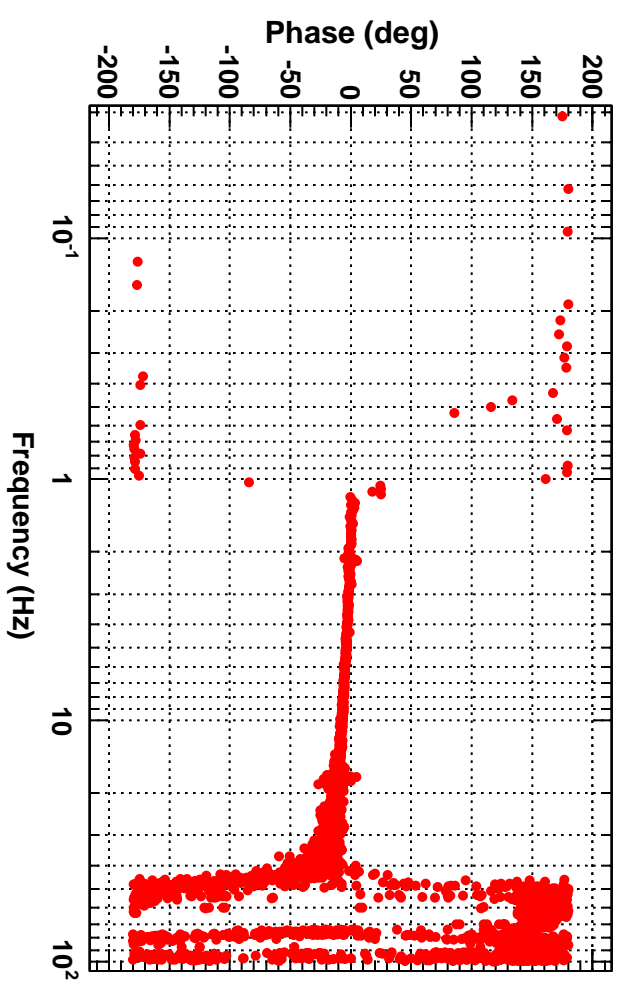

Power spectrum

T0=01/03/2016 02:31:45 Avg=5 BW=0.0468749

Coherence

T0=01/03/2016 02:31:45 Avg=5 BW=0.0468749

Transfer function

T0=01/03/2016 02:31:45 Avg=5 BW=0.0468749

Transfer function

T0=01/03/2016 02:31:45 Avg=5 BW=0.0468749