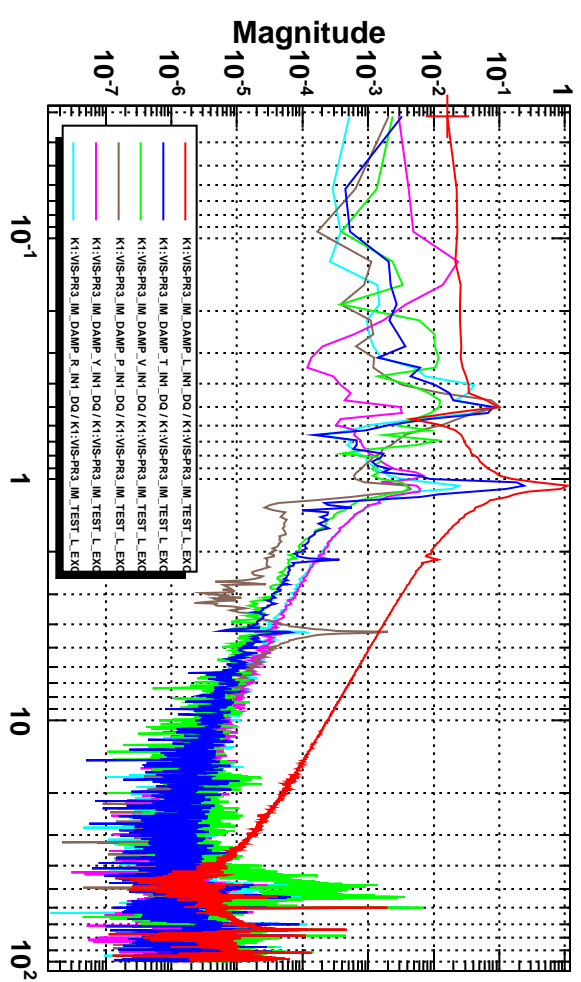

Power spectrum

T0=01/03/2016 02:31:45 Avg=5 BW=0.0468749

Coherence

T0=01/03/2016 02:31:45 Avg=5 BW=0.0468749

Transfer function

T0=01/03/2016 02:31:45 Avg=5 BW=0.0468749

Transfer function

T0=01/03/2016 02:31:45 Avg=5 BW=0.0468749