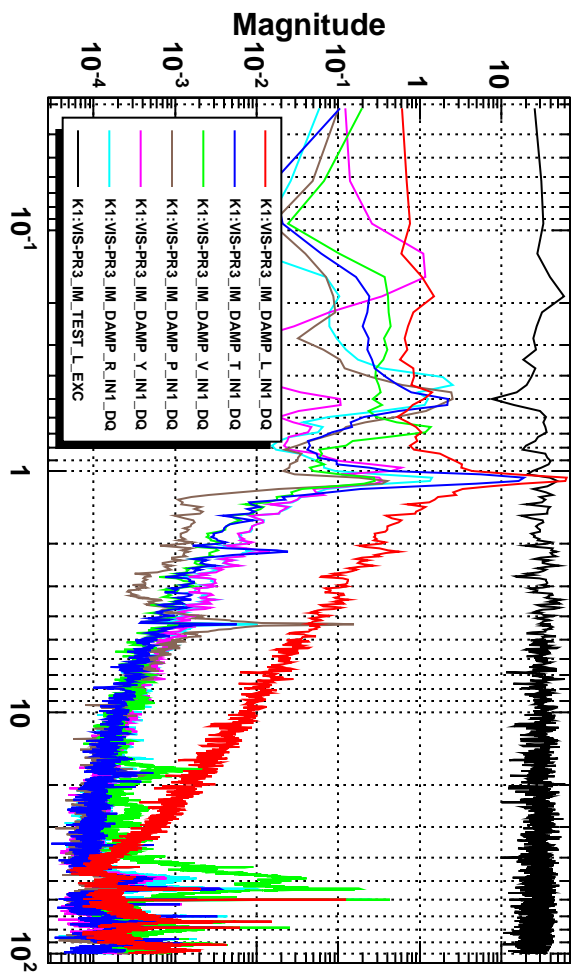

Power spectrum

T0=01/03/2016 02:31:45 Avg=5 BW=0.0468749

Coherence

T0=01/03/2016 02:31:45 Avg=5 BW=0.0468749

Transfer function

T0=01/03/2016 02:31:45 Avg=5 BW=0.0468749

Transfer function

T0=01/03/2016 02:31:45 Avg=5 BW=0.0468749