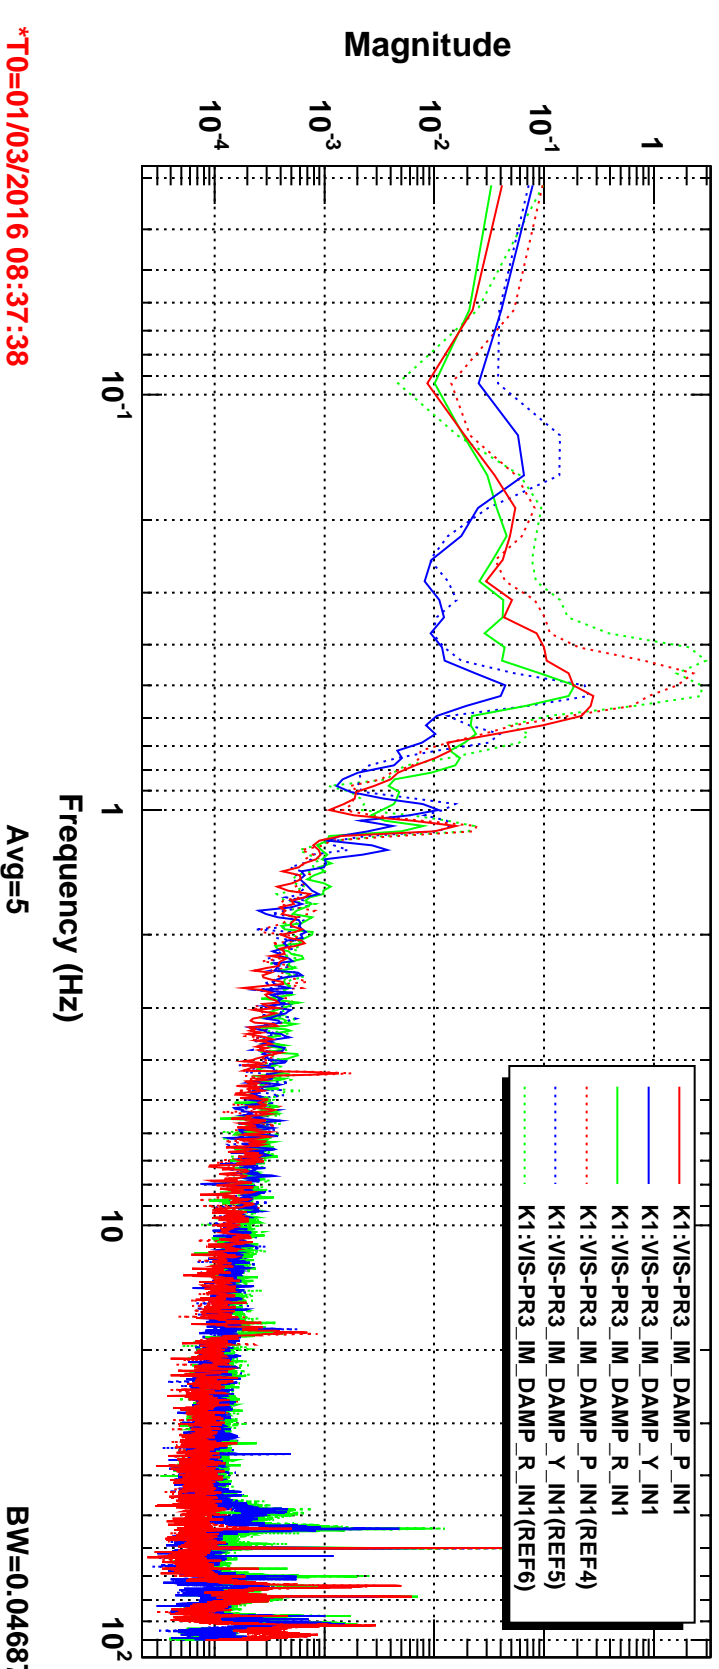

Power spectrum

Power spectrum

*T0=01/03/2016 08:37:38

Avg=5

BW=0.0468749