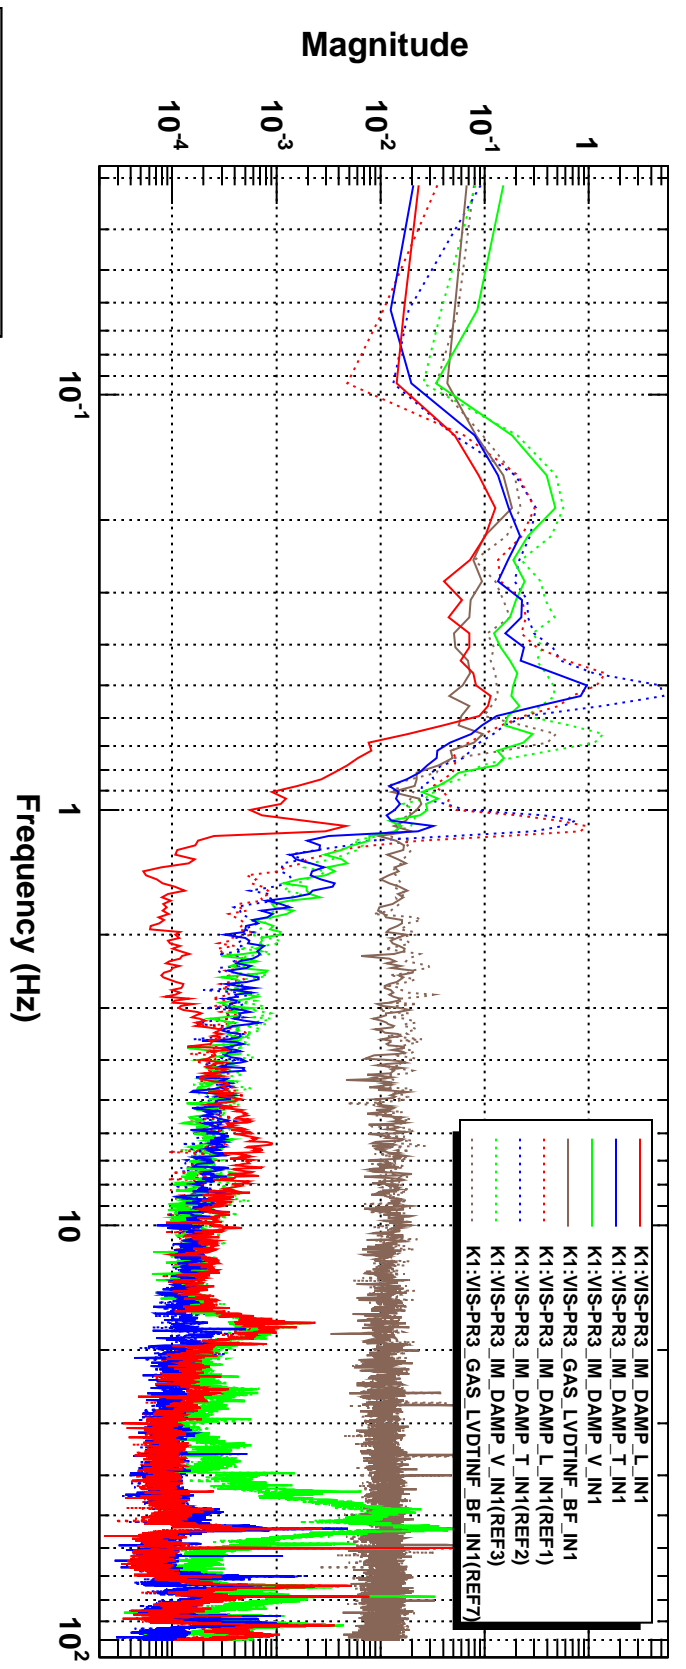

Power spectrum

Power spectrum

*T0=01/03/2016 08:37:38

Avg=5

BW=0.0468749