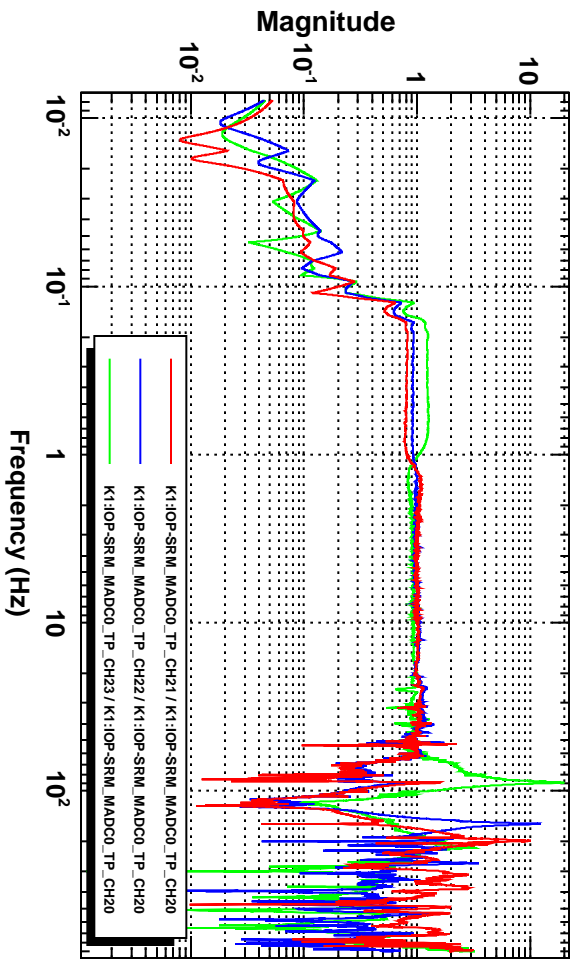

Power spectrum

T0=11/11/2018 12:49:31 Avg=10/Bin=11L BW=0.0117178

Transfer function

T0=11/11/2018 12:49:31 Avg=10/Bin=11L BW=0.0117178

Coherence

T0=11/11/2018 12:49:31 Avg=10/Bin=11L BW=0.0117177

Transfer function

T0=11/11/2018 12:49:31 Avg=10/Bin=11L BW=0.0117177