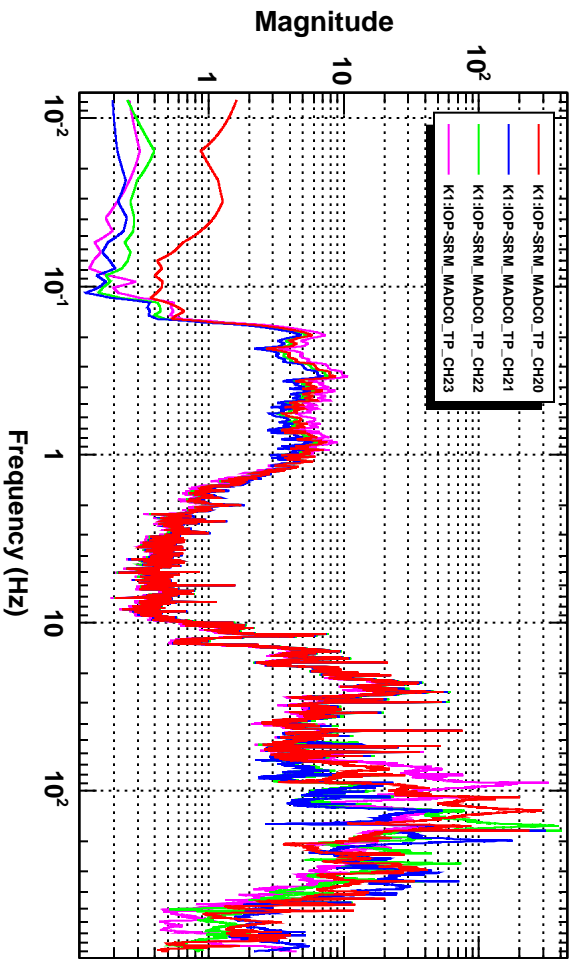

Power spectrum

T0=11/11/2018 12:49:31 Avg=10/Bin=11L BW=0.0117178

Transfer function

T0=11/11/2018 12:49:31 Avg=10/Bin=11L BW=0.0117178

Coherence

T0=11/11/2018 12:49:31 Avg=10/Bin=11L BW=0.0117177

Transfer function

T0=11/11/2018 12:49:31 Avg=10/Bin=11L BW=0.0117177