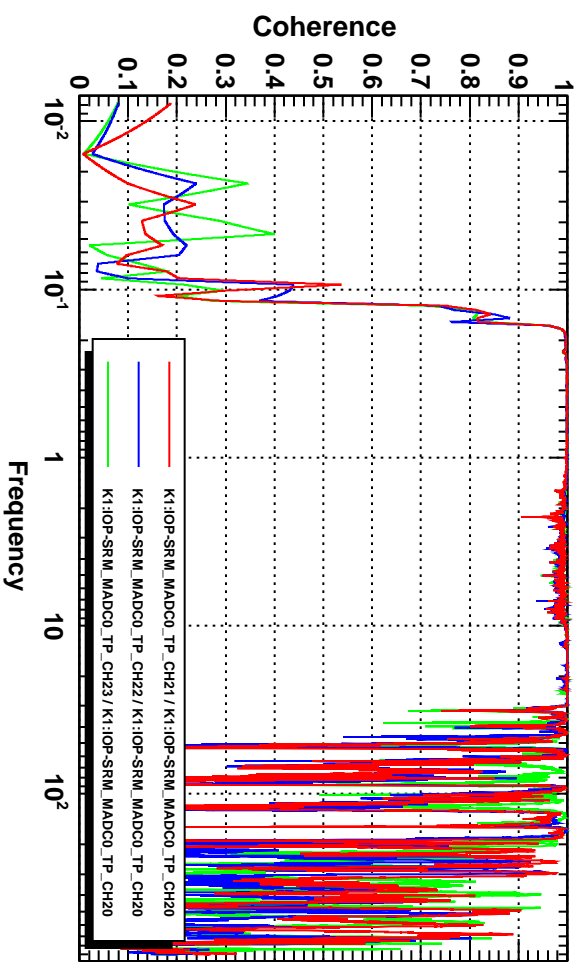

Power spectrum

T0=11/11/2018 12:49:31 Avg=10/Bin=11L BW=0.0117178

Transfer function

T0=11/11/2018 12:49:31 Avg=10/Bin=11L BW=0.0117178

Coherence

T0=11/11/2018 12:49:31 Avg=10/Bin=11L BW=0.0117177

Transfer function

T0=11/11/2018 12:49:31 Avg=10/Bin=11L BW=0.0117177