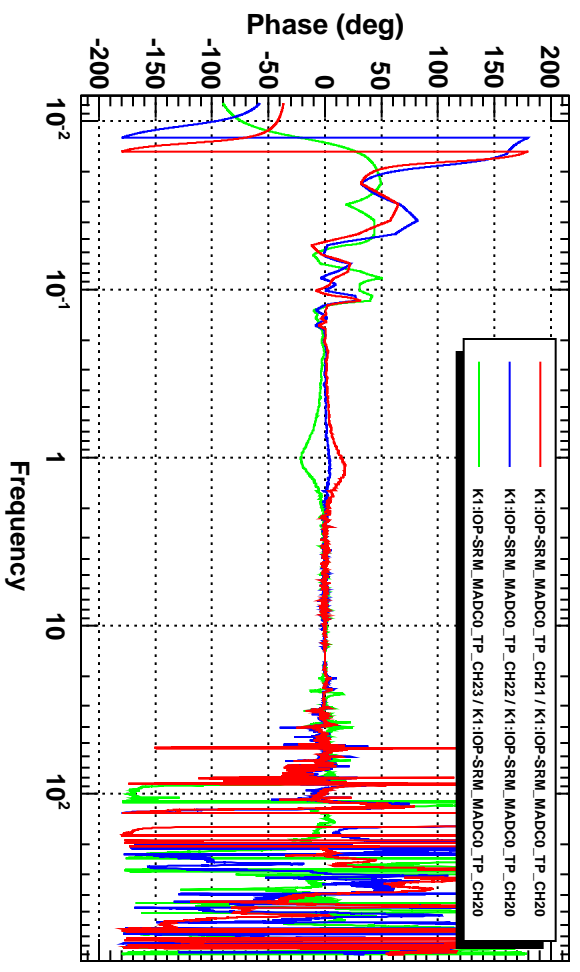

Power spectrum

T0=11/11/2018 12:49:31 Avg=10/Bin=11L BW=0.0117178

Transfer function

T0=11/11/2018 12:49:31 Avg=10/Bin=11L BW=0.0117178

Coherence

T0=11/11/2018 12:49:31 Avg=10/Bin=11L BW=0.0117177

Transfer function

T0=11/11/2018 12:49:31 Avg=10/Bin=11L BW=0.0117177