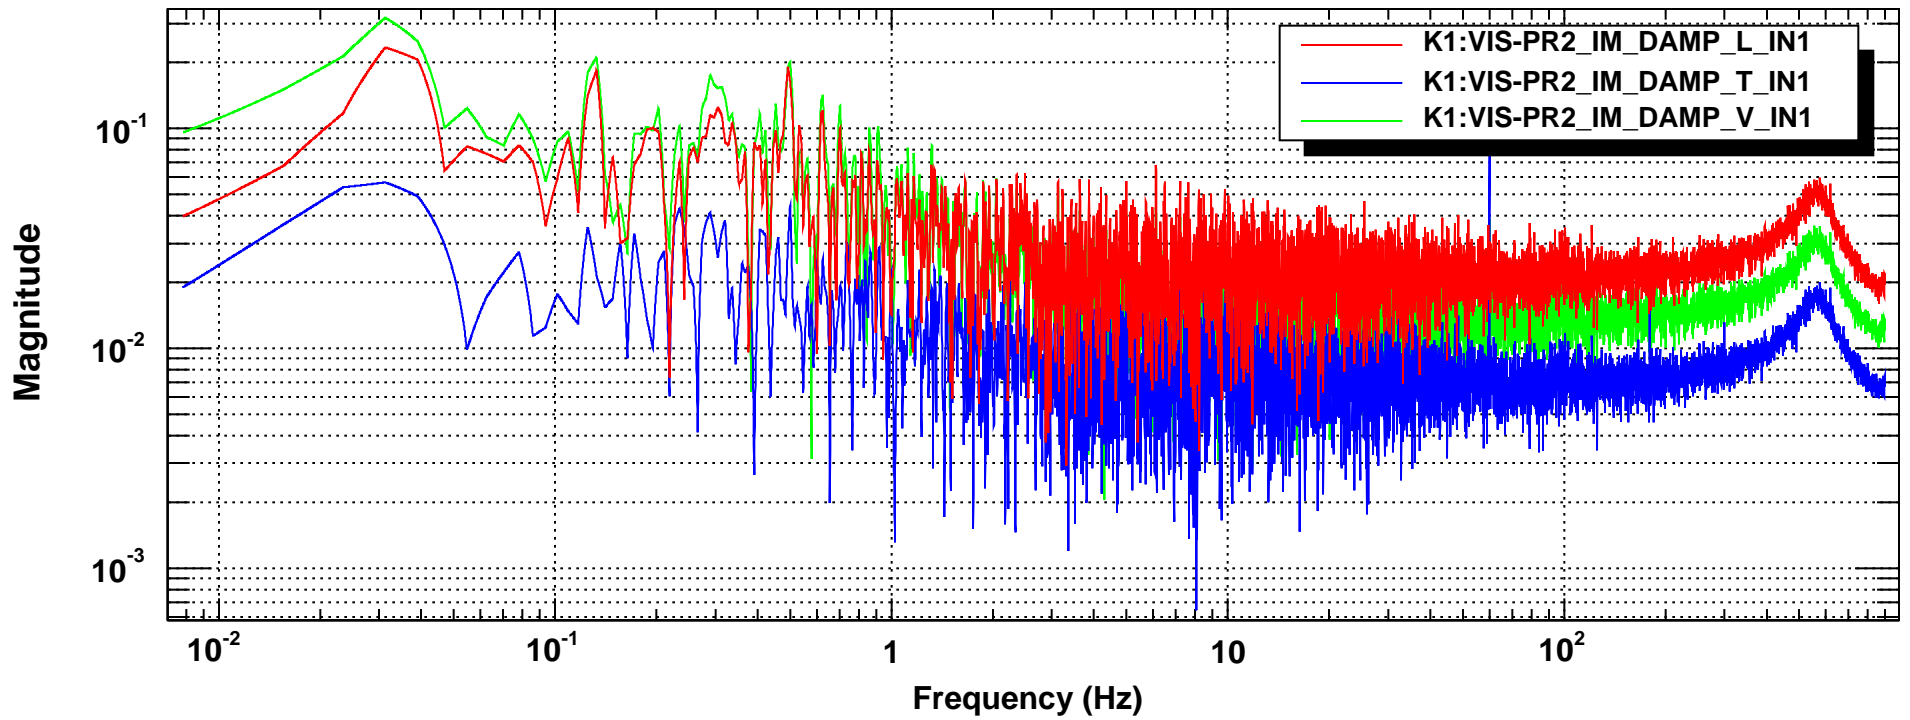

Power spectrum

T0=06/10/2018 04:16:00

Avg=31/Bin=11L

BW=0.0117178

Power spectrum

T0=06/10/2018 04:16:00

Avg=31/Bin=11L

BW=0.0117178

Power spectrum

Power spectrum

Power spectrum

T0=06/10/2018 04:16:00

Avg=31/Bin=11L

BW=0.0117178

Power spectrum