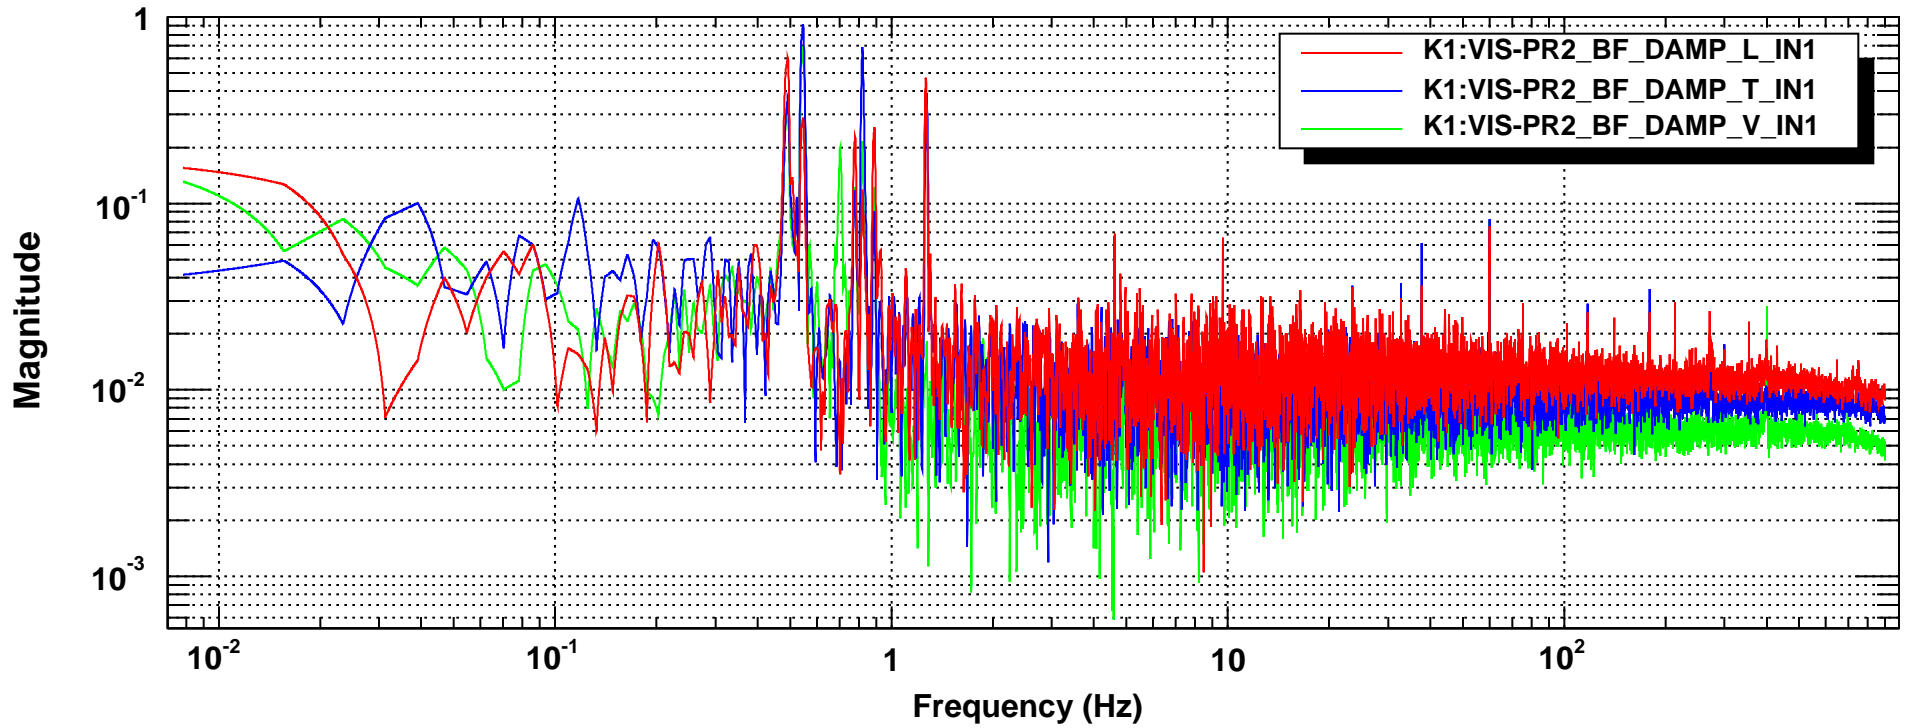

Power spectrum

T0=06/10/2018 04:16:00

Avg=31/Bin=11L

BW=0.0117178

Power spectrum

T0=06/10/2018 04:16:00

Avg=31/Bin=11L

BW=0.0117178

Power spectrum

Power spectrum

Power spectrum

T0=06/10/2018 04:16:00

Avg=31/Bin=11L

BW=0.0117178

Power spectrum