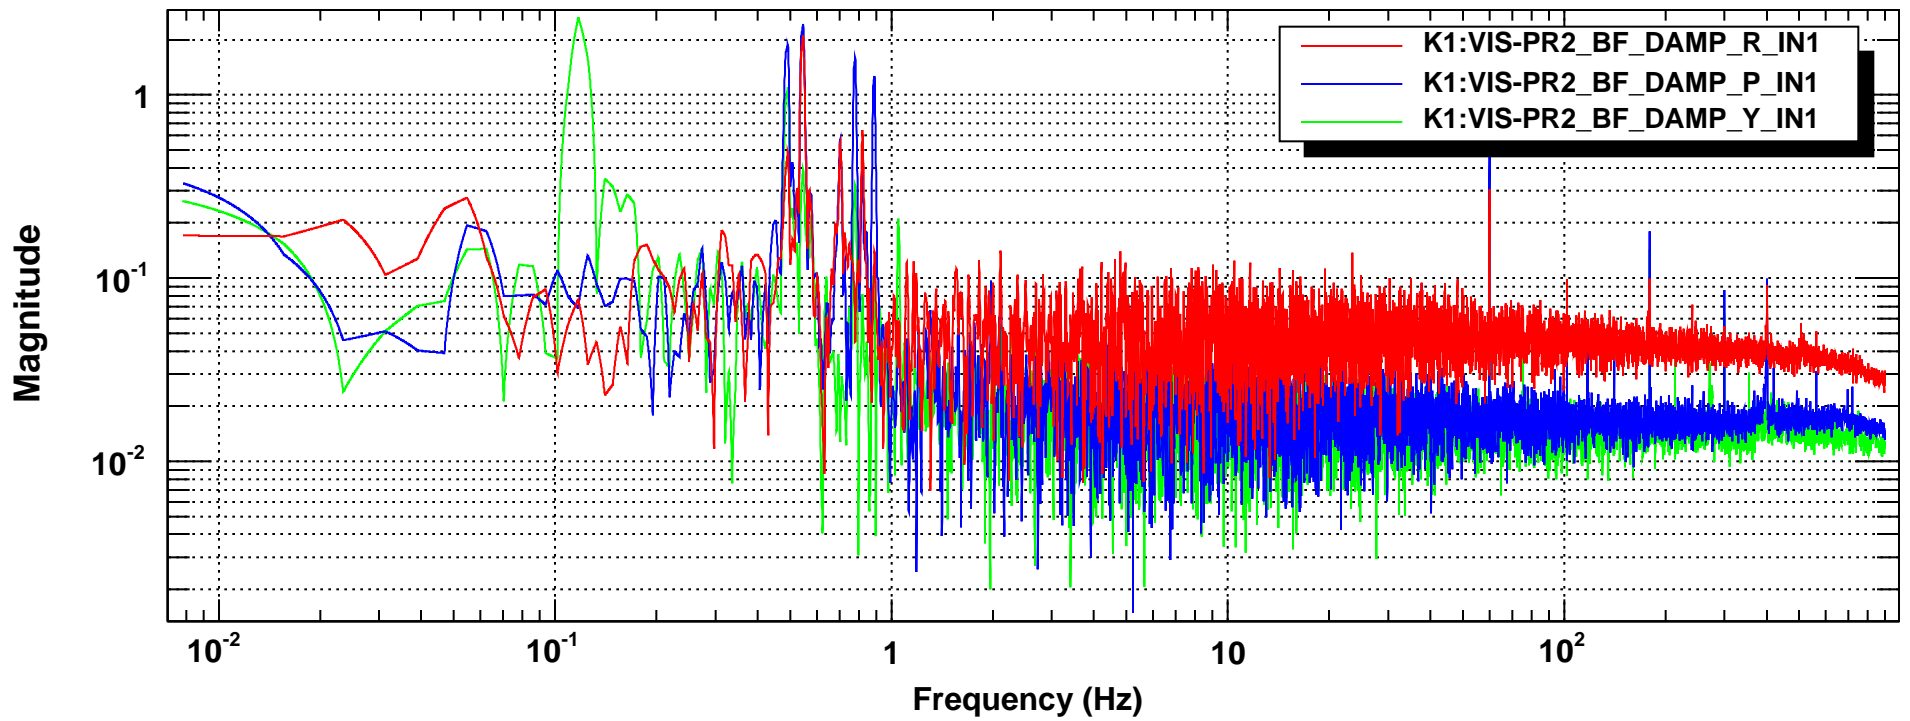

Power spectrum

T0=06/10/2018 04:16:00

Avg=31/Bin=11L

BW=0.0117178

Power spectrum

T0=06/10/2018 04:16:00

Avg=31/Bin=11L

BW=0.0117178

Power spectrum

Power spectrum

Power spectrum

T0=06/10/2018 04:16:00

Avg=31/Bin=11L

BW=0.0117178

Power spectrum