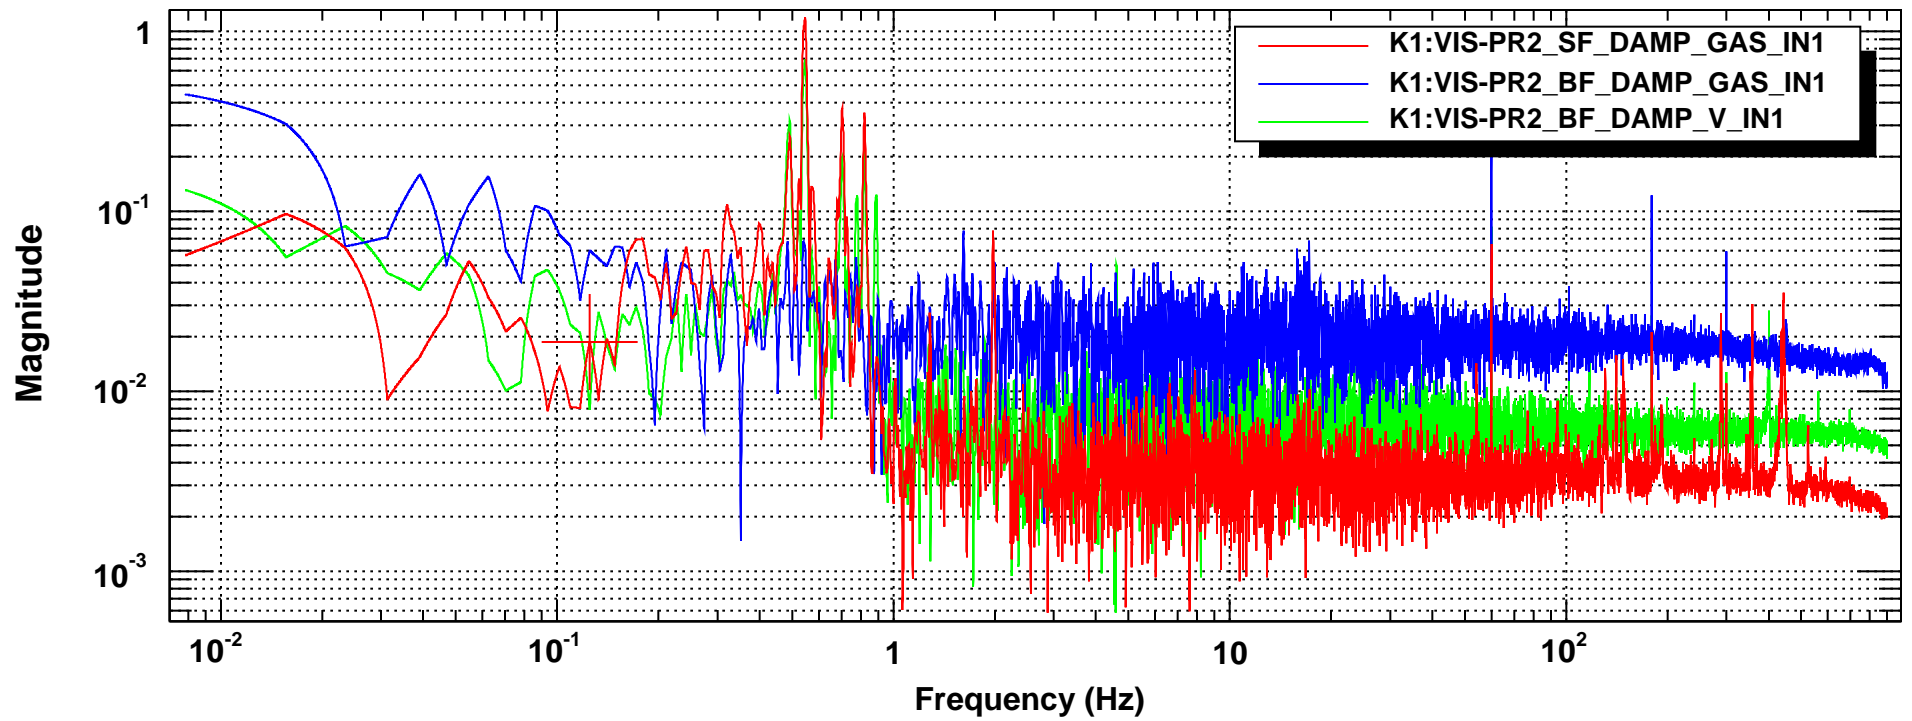

Power spectrum

T0=06/10/2018 04:16:00

Avg=31/Bin=11L

BW=0.0117178

Power spectrum

T0=06/10/2018 04:16:00

Avg=31/Bin=11L

BW=0.0117178

Power spectrum

Power spectrum

Power spectrum

T0=06/10/2018 04:16:00

Avg=31/Bin=11L

BW=0.0117178

Power spectrum