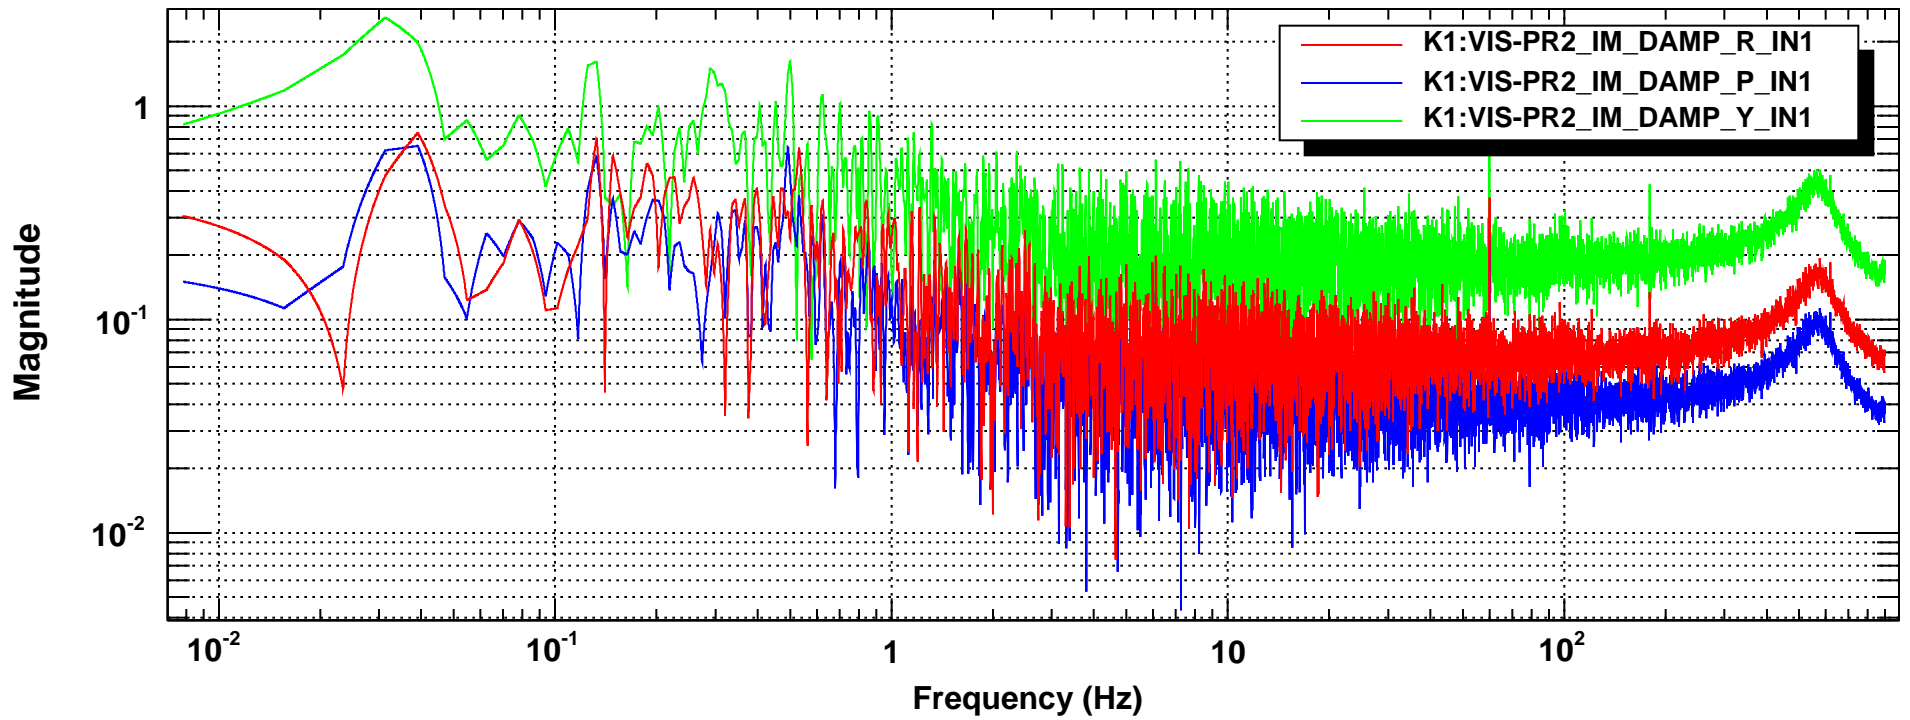

Power spectrum

T0=06/10/2018 04:16:00

Avg=31/Bin=11L

BW=0.0117178

Power spectrum

T0=06/10/2018 04:16:00

Avg=31/Bin=11L

BW=0.0117178

Power spectrum

Power spectrum

Power spectrum

T0=06/10/2018 04:16:00

Avg=31/Bin=11L

BW=0.0117178

Power spectrum