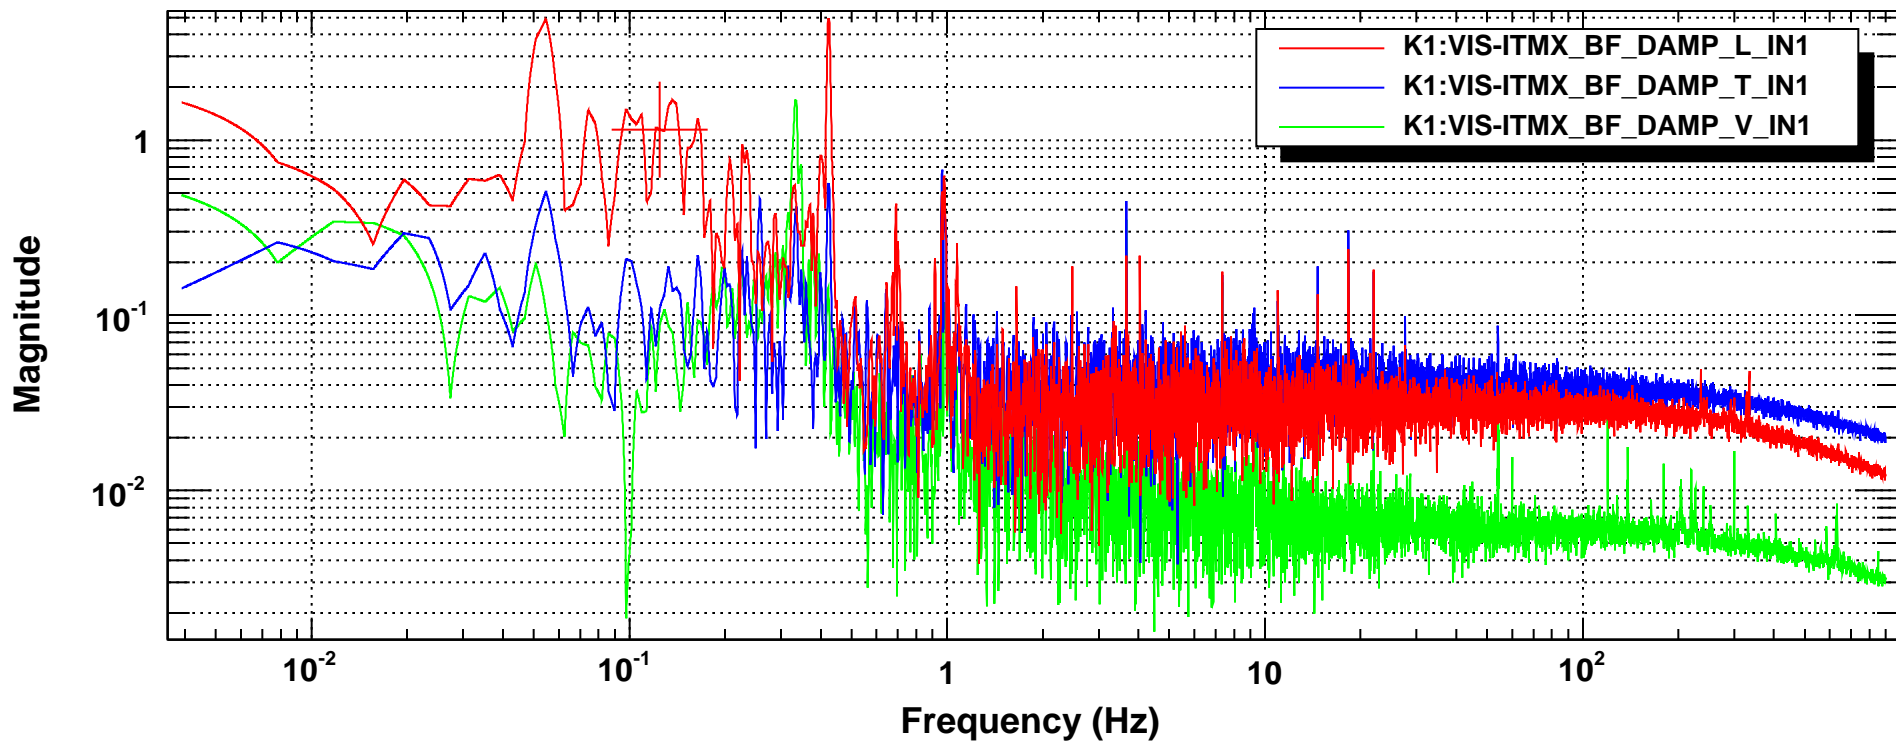

# Power spectrum

# Power spectrum

T0=06/10/2018 06:28:31

Avg=5/Bin=23L

BW=0.00585828

# Power spectrum

**Power spectrum**