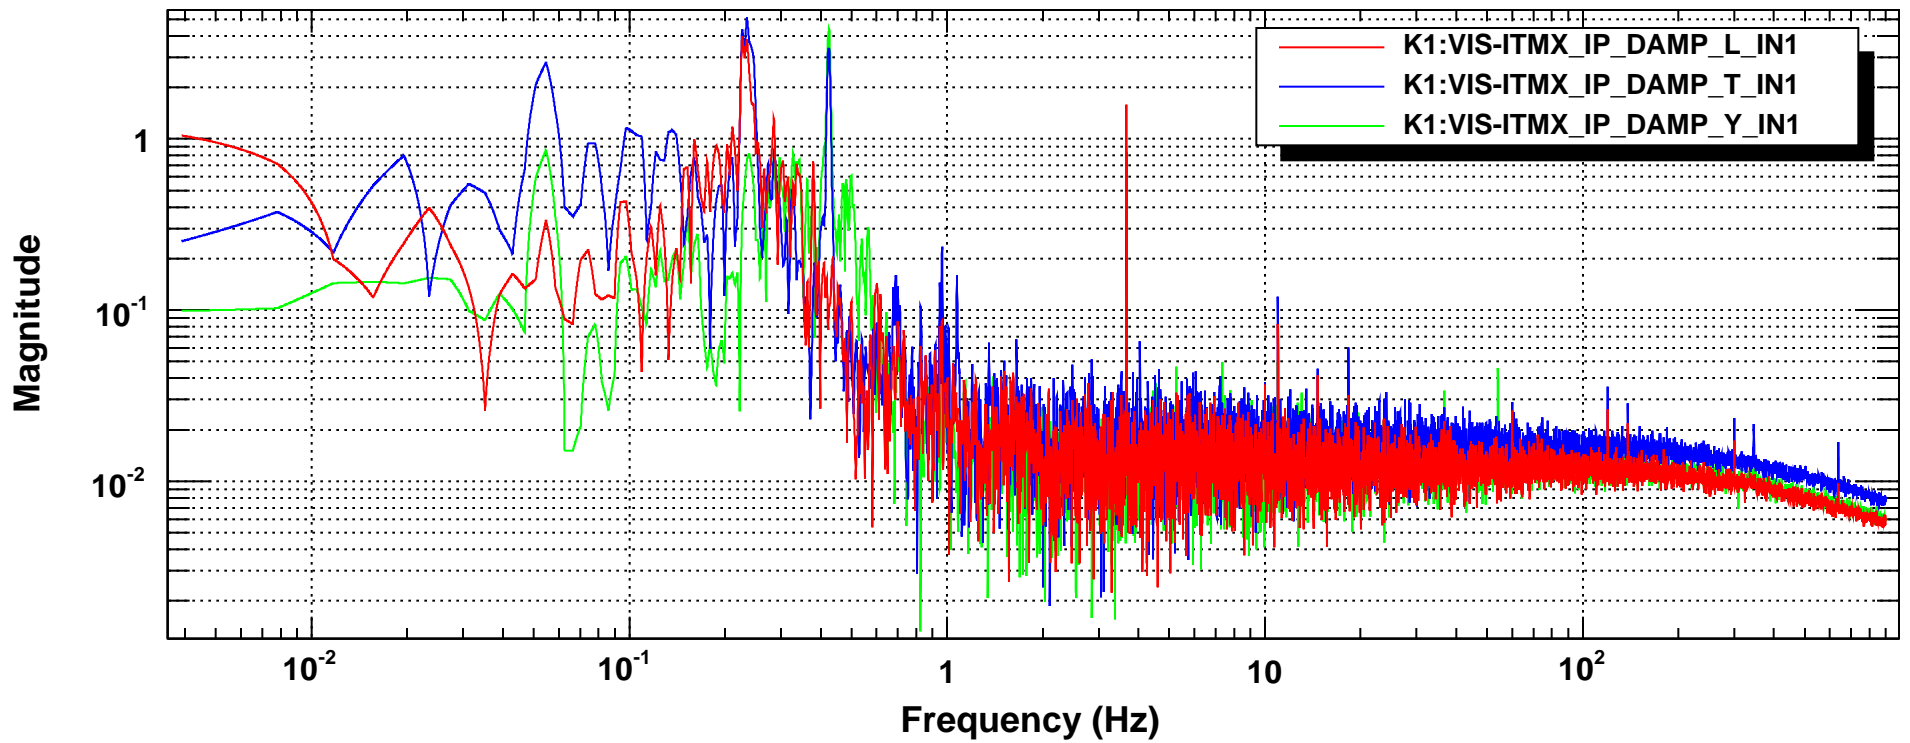

# Power spectrum

T0=06/10/2018 06:28:31

Avg=5/Bin=23L

BW=0.00585828

# Power spectrum

**Power spectrum**

# Power spectrum