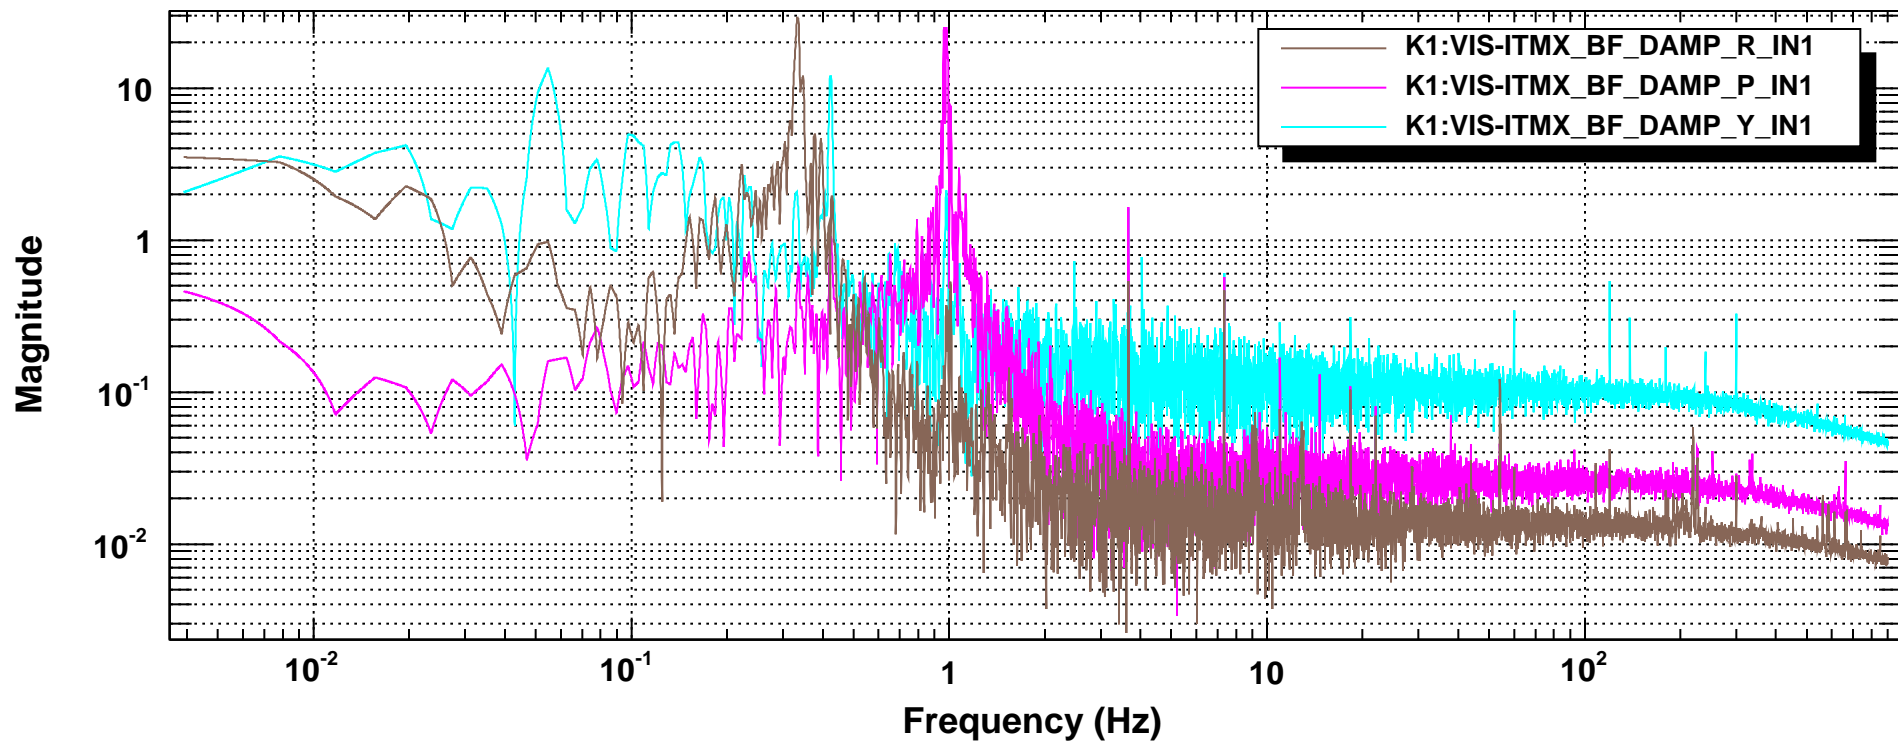

# Power spectrum

# Power spectrum

T0=06/10/2018 06:28:31

Avg=5/Bin=23L

BW=0.00585828

# Power spectrum

**Power spectrum**