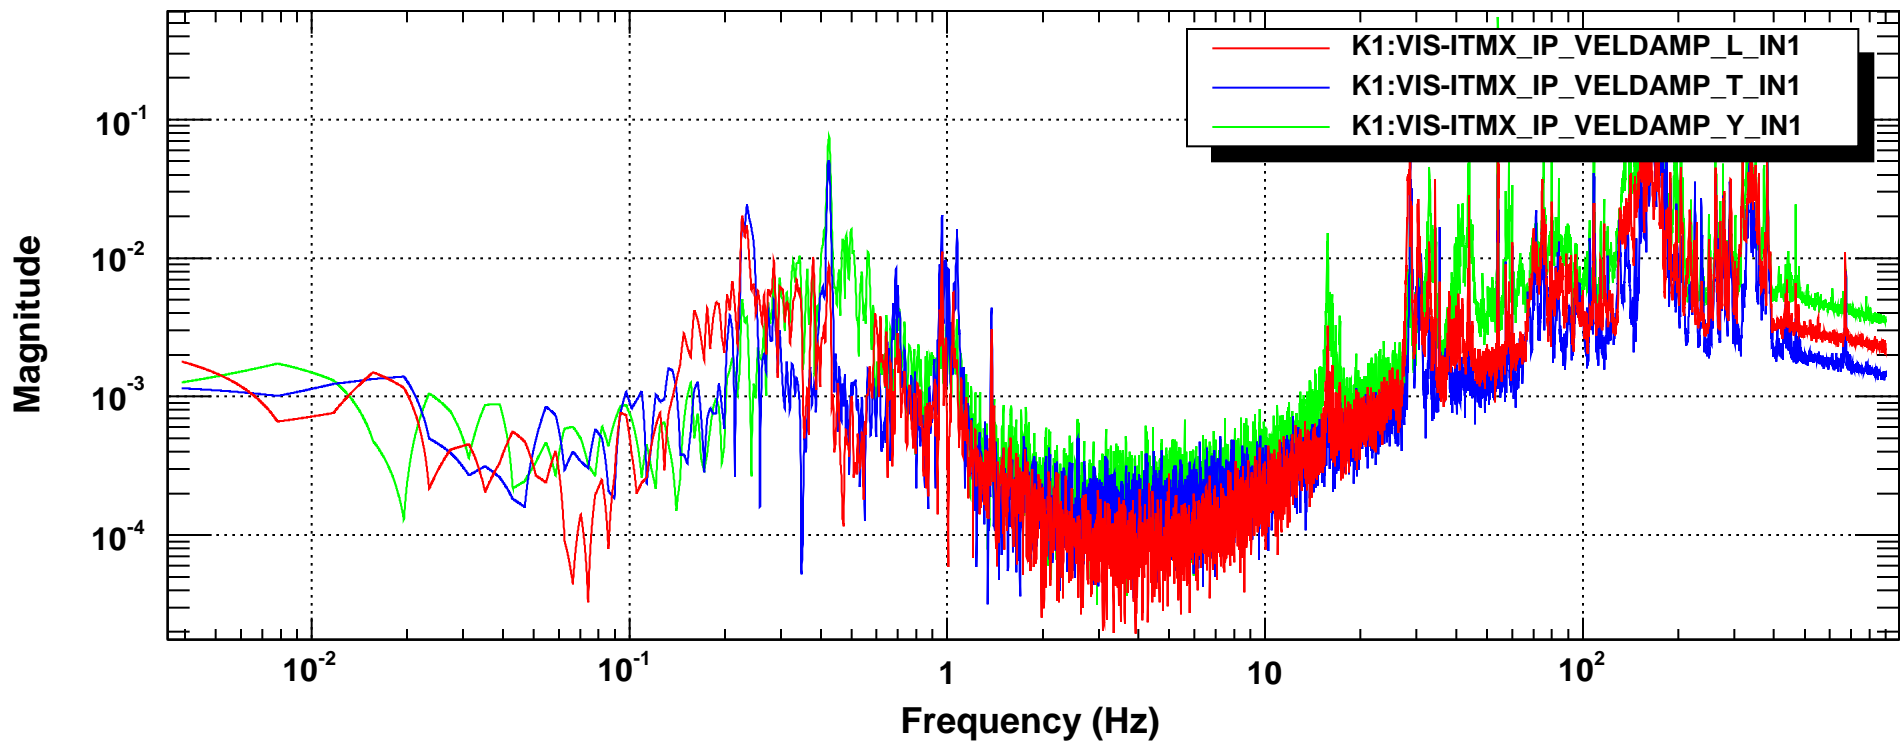

# Power spectrum

T0=06/10/2018 06:28:31

Avg=5/Bin=23L

BW=0.00585828

# Power spectrum

**Power spectrum**

# Power spectrum