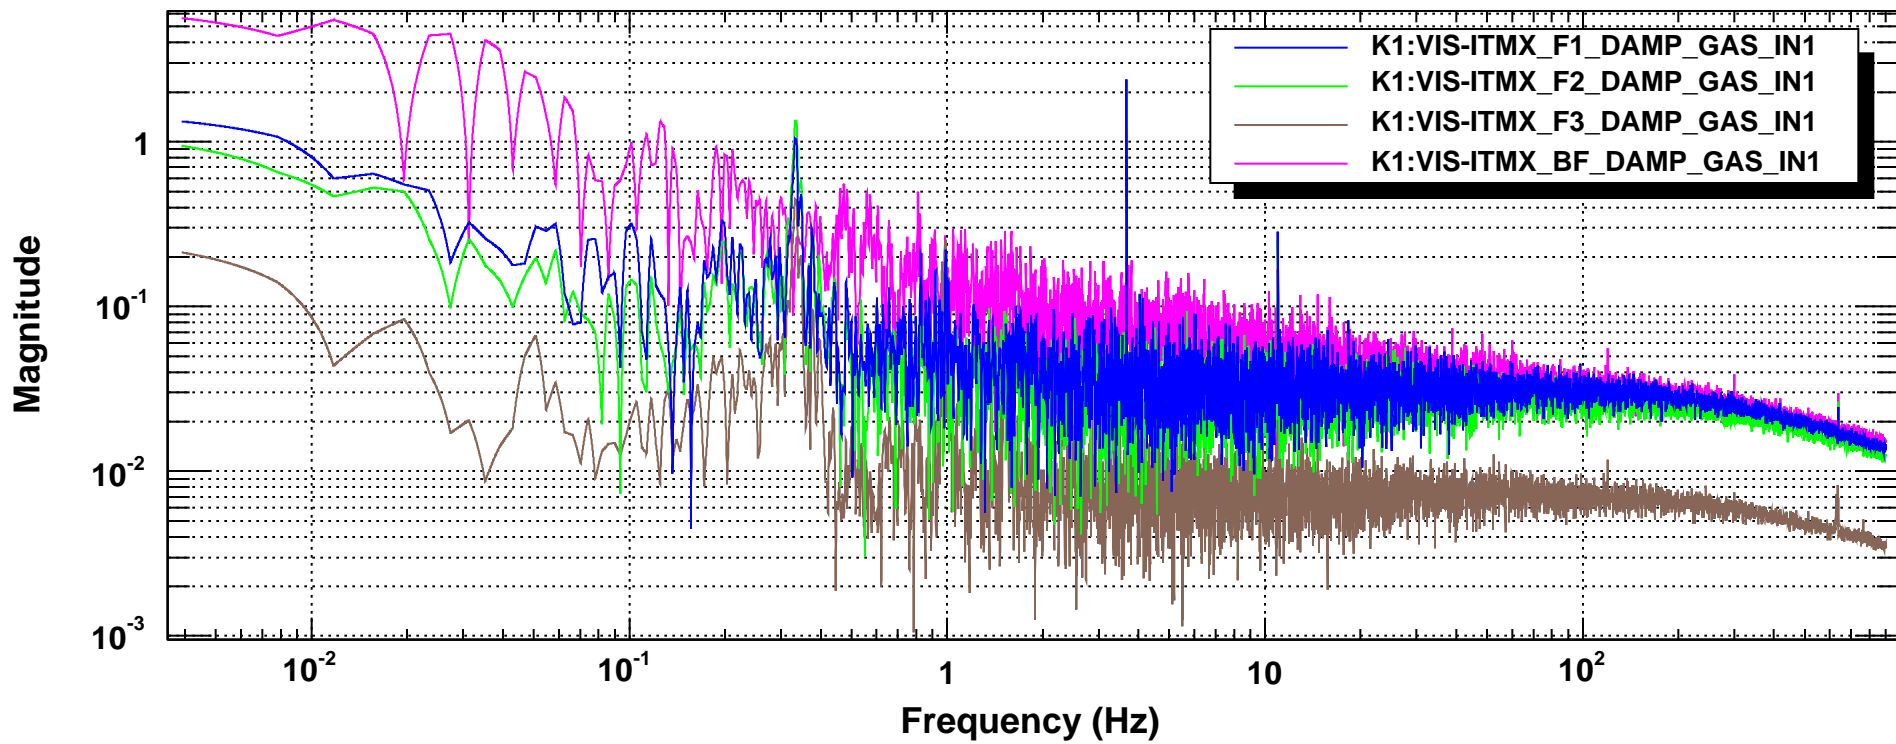

# Power spectrum

T0=06/10/2018 06:28:31

Avg=5/Bin=23L

BW=0.00585828

# Power spectrum

**Power spectrum**

# Power spectrum