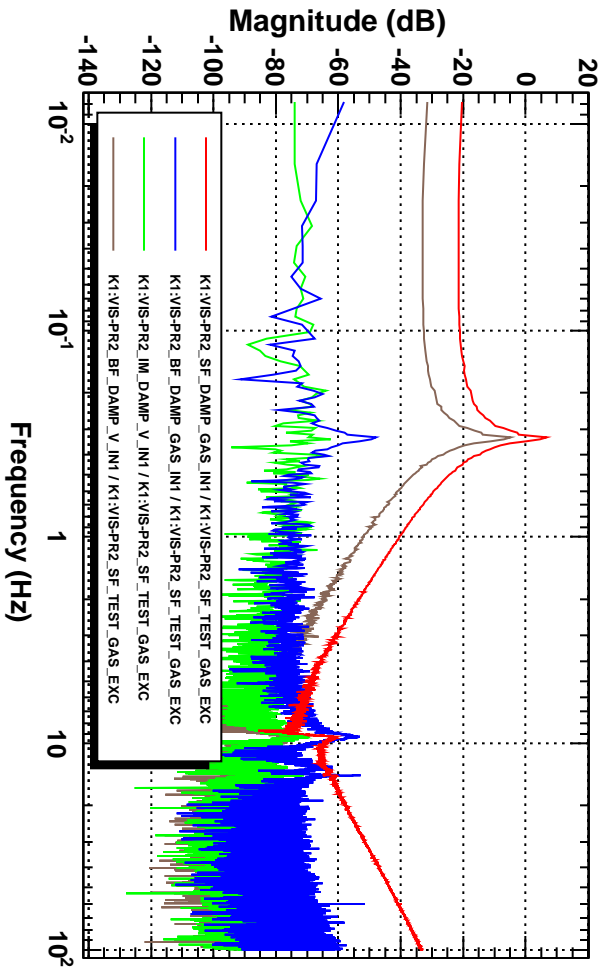

Transfer function

T0=04/10/2018 23:41:37

Avg=5

BW=0.0117187

Coherence

T0=04/10/2018 23:41:37

Avg=5

BW=0.0117187