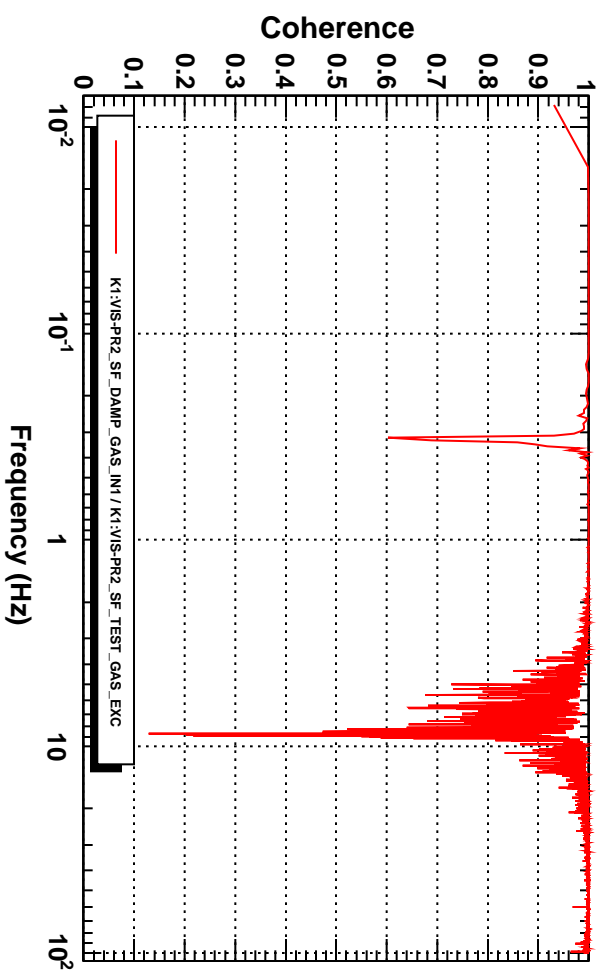

Transfer function

T0=04/10/2018 23:41:37

Avg=5

BW=0.0117187

Coherence

T0=04/10/2018 23:41:37

Avg=5

BW=0.0117187