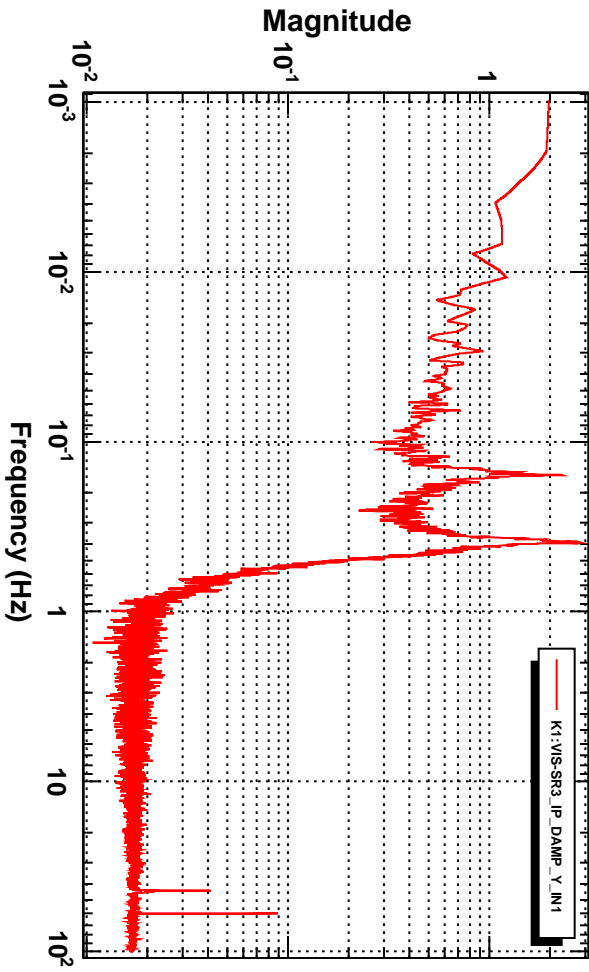

Power spectrum

T0=21/08/2018 09:48:14 Avg=10/Bin=10L BW=0.00146472

Power spectrum

T0=21/08/2018 09:48:14 Avg=10/Bin=10L BW=0.00146472

Power spectrum

T0=21/08/2018 09:48:14 Avg=10/Bin=10L BW=0.00146472

Power spectrum

T0=21/08/2018 09:48:14 Avg=10/Bin=10L BW=0.00146472