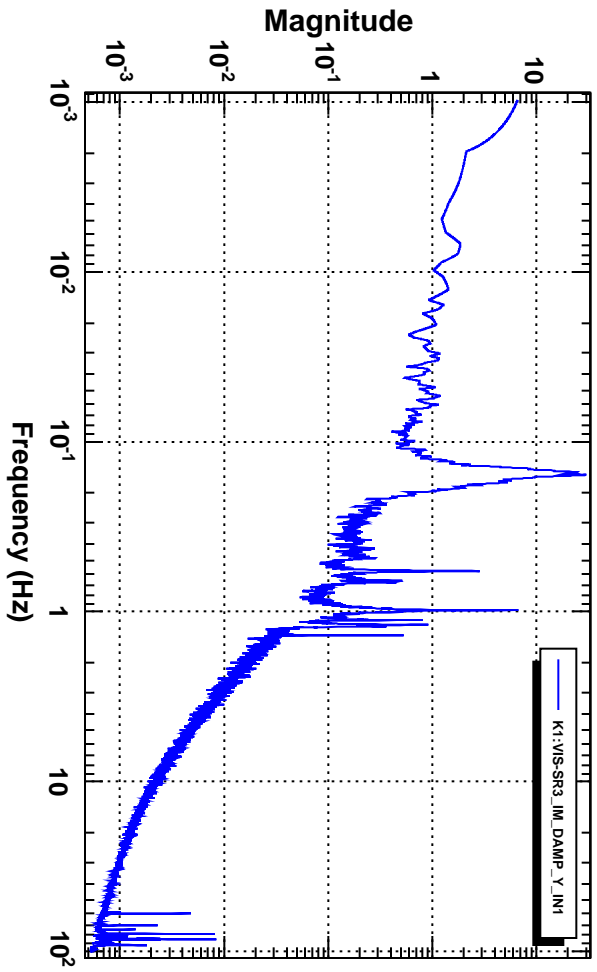

Power spectrum

T0=21/08/2018 09:48:14 Avg=10/Bin=10L BW=0.00146472

Power spectrum

T0=21/08/2018 09:48:14 Avg=10/Bin=10L BW=0.00146472

Power spectrum

T0=21/08/2018 09:48:14 Avg=10/Bin=10L BW=0.00146472

Power spectrum

T0=21/08/2018 09:48:14 Avg=10/Bin=10L BW=0.00146472