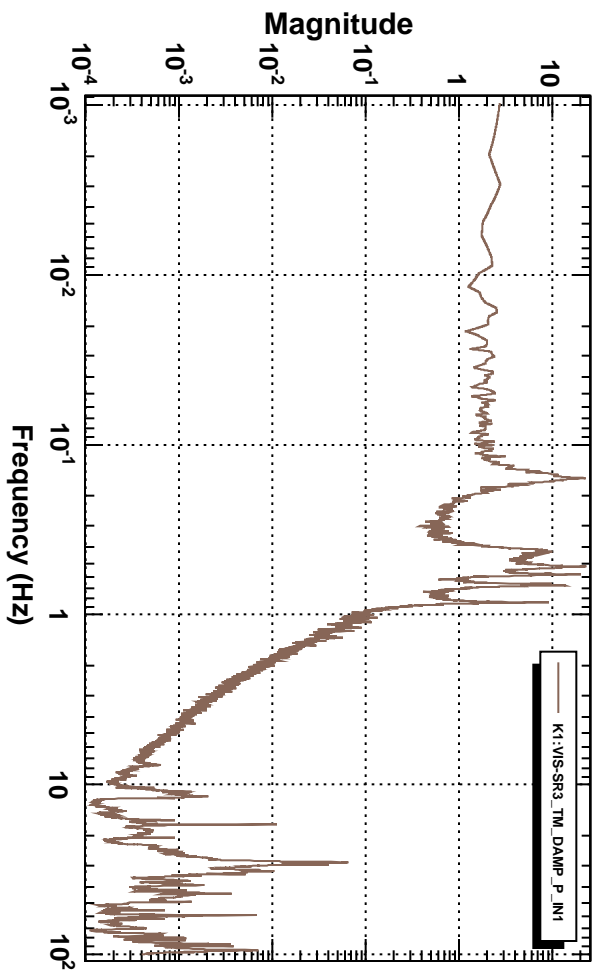

Power spectrum

T0=21/08/2018 09:48:14 Avg=10/Bin=10L BW=0.00146472

Power spectrum

T0=21/08/2018 09:48:14 Avg=10/Bin=10L BW=0.00146472

Power spectrum

T0=21/08/2018 09:48:14 Avg=10/Bin=10L BW=0.00146472

Power spectrum

T0=21/08/2018 09:48:14 Avg=10/Bin=10L BW=0.00146472