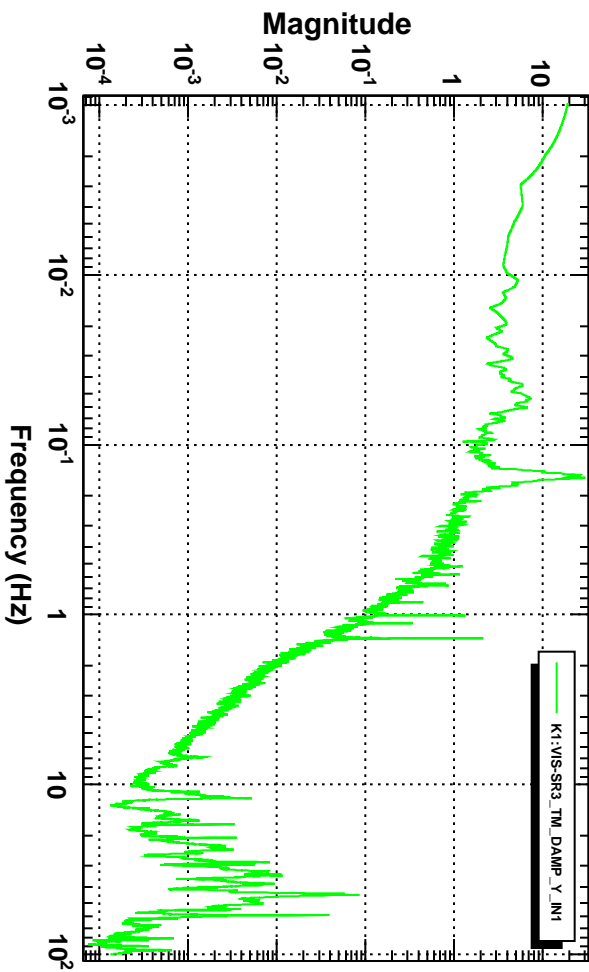

Power spectrum

T0=21/08/2018 09:48:14 Avg=10/Bin=10L BW=0.00146472

Power spectrum

T0=21/08/2018 09:48:14 Avg=10/Bin=10L BW=0.00146472

Power spectrum

T0=21/08/2018 09:48:14 Avg=10/Bin=10L BW=0.00146472

Power spectrum

T0=21/08/2018 09:48:14 Avg=10/Bin=10L BW=0.00146472