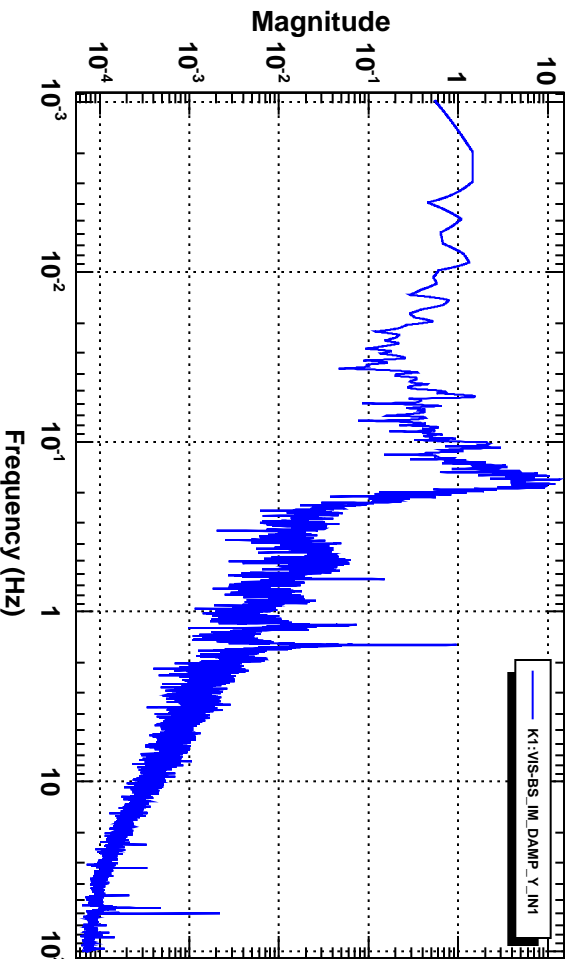

Power spectrum

T0=19/08/2018 14:58:23

Avg=10/Bin=10L

BW=0.00146472

Power spectrum

T0=19/08/2018 14:58:23

Avg=10/Bin=10L

BW=0.00146472

Power spectrum

T0=19/08/2018 14:58:23

Avg=10/Bin=10L

BW=0.0014647

Power spectrum

T0=19/08/2018 14:58:23

Avg=10/Bin=10L

BW=0.0014647