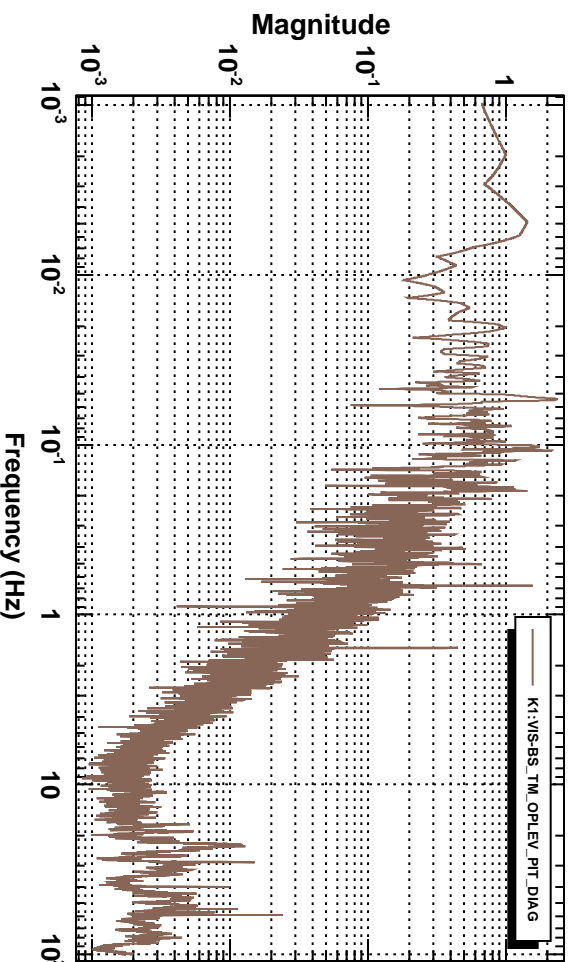

Power spectrum

T0=19/08/2018 14:58:23

Avg=10/Bin=10L

BW=0.00146472

Power spectrum

T0=19/08/2018 14:58:23

Avg=10/Bin=10L

BW=0.00146472

Power spectrum

T0=19/08/2018 14:58:23

Avg=10/Bin=10L

BW=0.0014647

Power spectrum

T0=19/08/2018 14:58:23

Avg=10/Bin=10L

BW=0.0014647