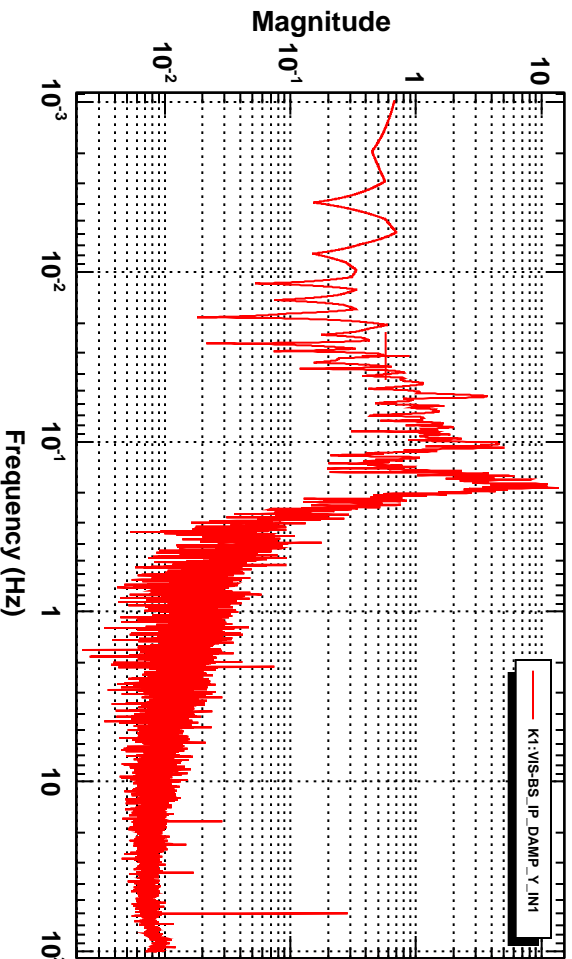

Power spectrum

T0=19/08/2018 14:58:23

Avg=10/Bin=10L

BW=0.00146472

Power spectrum

T0=19/08/2018 14:58:23

Avg=10/Bin=10L

BW=0.00146472

Power spectrum

T0=19/08/2018 14:58:23

Avg=10/Bin=10L

BW=0.0014647

Power spectrum

T0=19/08/2018 14:58:23

Avg=10/Bin=10L

BW=0.0014647