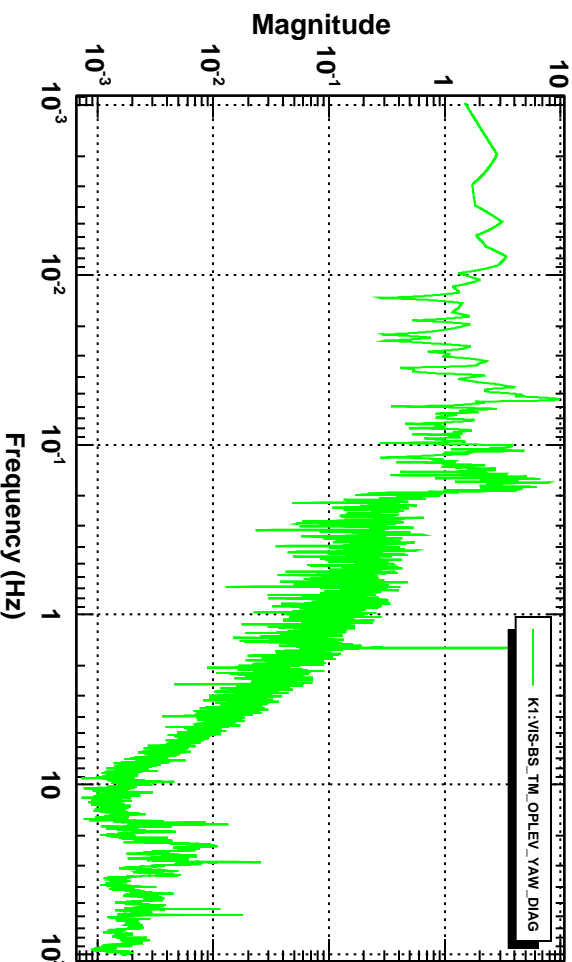

Power spectrum

T0=19/08/2018 14:58:23

Avg=10/Bin=10L

BW=0.00146472

Power spectrum

T0=19/08/2018 14:58:23

Avg=10/Bin=10L

BW=0.00146472

Power spectrum

T0=19/08/2018 14:58:23

Avg=10/Bin=10L

BW=0.0014647

Power spectrum

T0=19/08/2018 14:58:23

Avg=10/Bin=10L

BW=0.0014647