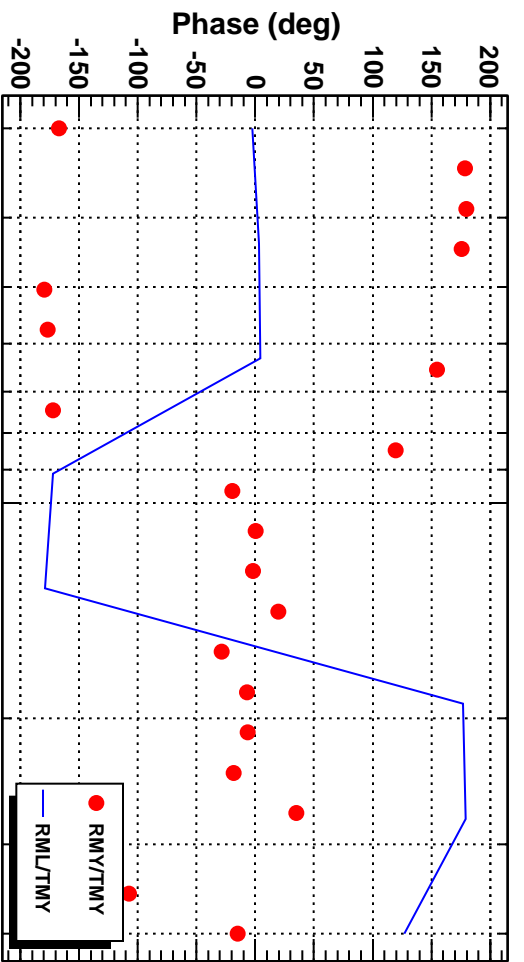

Transfer function

T0=07/07/2017 08:23:17.5

Avg=21
Frequency (Hz)

Transfer function

*T0=07/07/2017 08:23:17.5

Avg=21
Frequency (Hz)