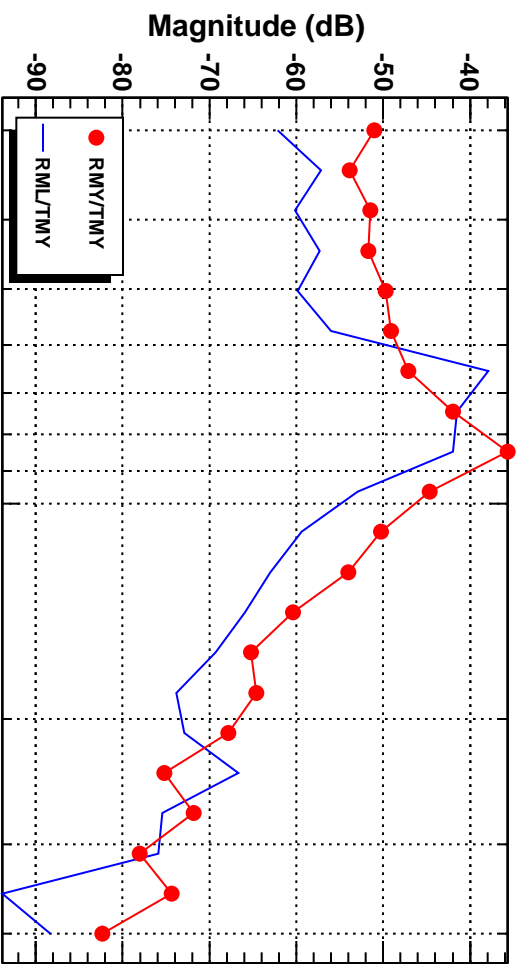

Transfer function

T0=07/07/2017 08:23:17.5

Avg=21
Frequency (Hz)

Transfer function

*T0=07/07/2017 08:23:17.5

Avg=21
Frequency (Hz)