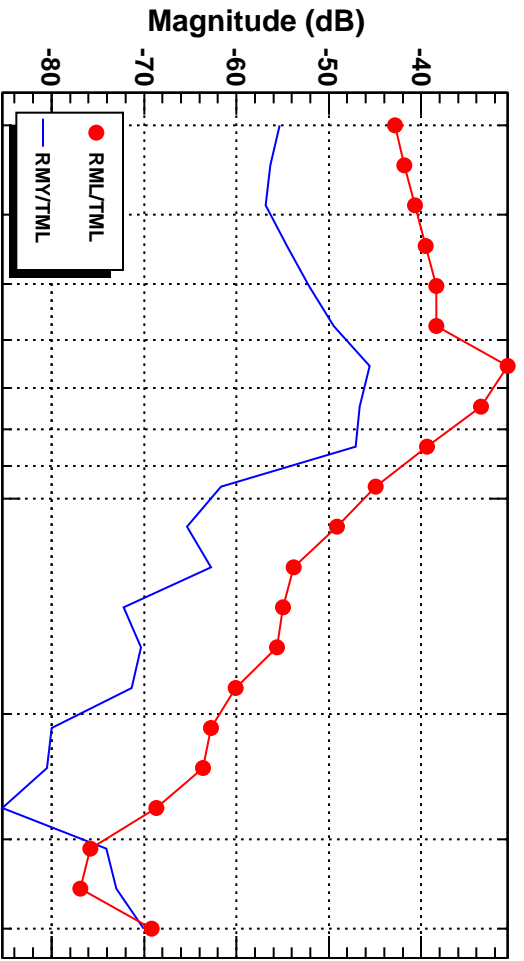

Transfer function

T0=07/07/2017 08:38:50.5

Avg=21

Transfer function

T0=07/07/2017 08:38:50.5

Avg=21