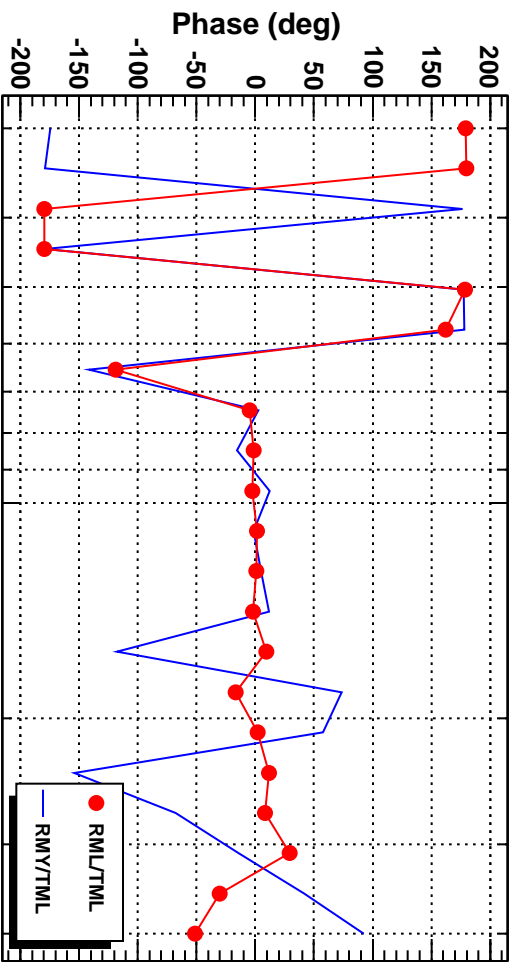

Transfer function

T0=07/07/2017 08:38:50.5

Avg=21

Transfer function

T0=07/07/2017 08:38:50.5

Avg=21